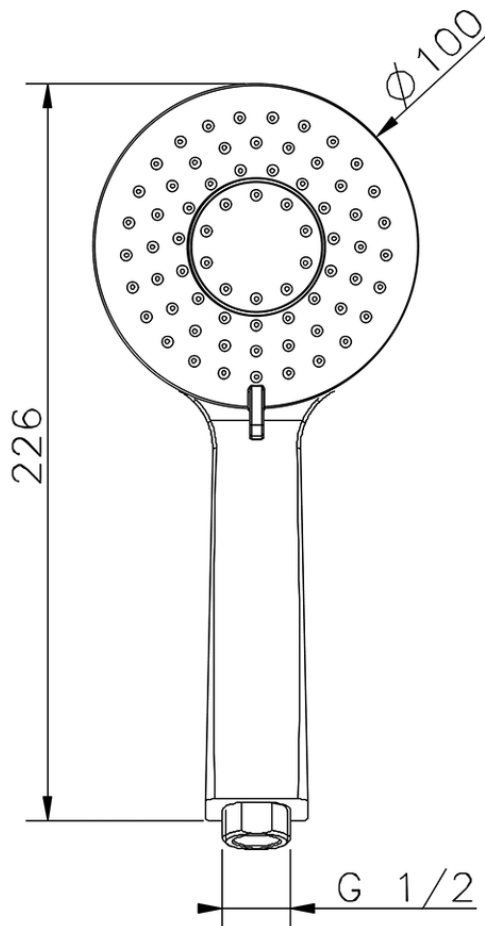

Lodge handshower SHOWER_DS014380

DS014380

<https://en.cisal.it/lodge-handshower-shower-ds014380>

2026-03-19