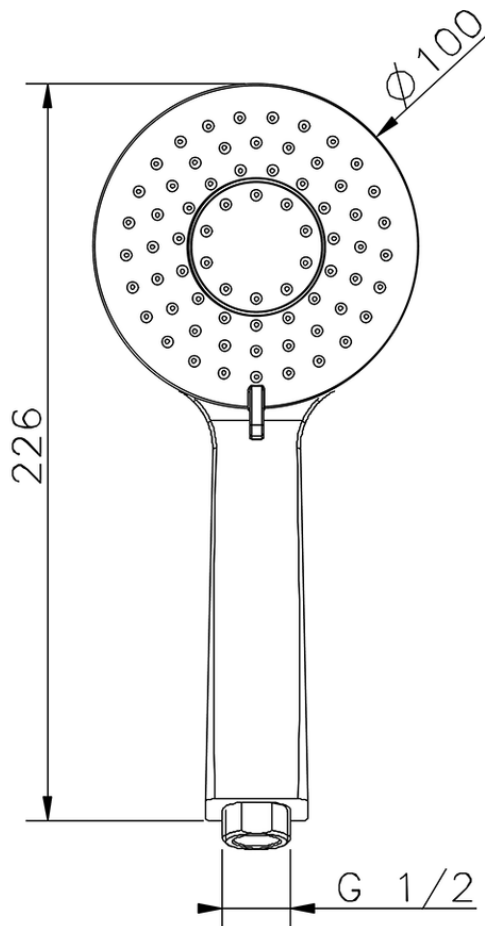

Lodge handshower SHOWER_DS014380

DS014380

<https://en.cisal.it/lodge-handshower-shower-ds014380>

2026-06-13