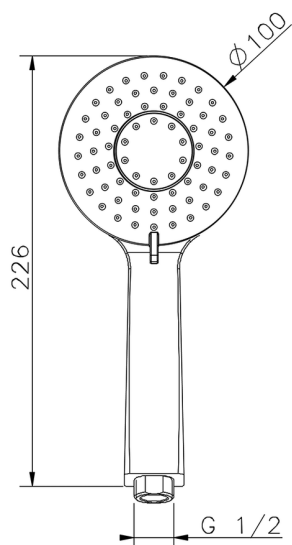

Lodge handshower SHOWER_DS014380

MODEL **DS014380**

Lodge handshower, 3 sprays D.100 mm ABS

AVAILABLE FINISHINGS

-  **21** 21 Chrome
-  **2B** 2B Polished Nickel
-  **2F** 2F Brushed Nickel
-  **40** 40 Matt Black