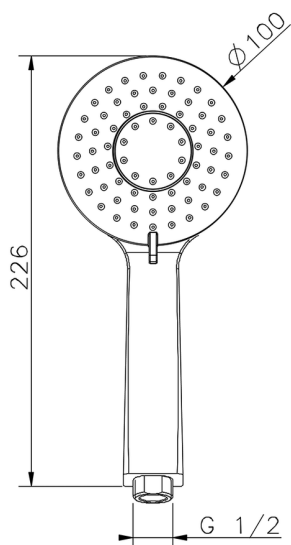

Lodge handshower SHOWER_DS014380

MODEL **DS014380**

Lodge handshower, 3 sprays D.100 mm ABS

AVAILABLE FINISHINGS

-  **21** 21 Chrome
-  **2B** 2B Polished Nickel
-  **2F** 2F Brushed Nickel
-  **40** 40 Matt Black