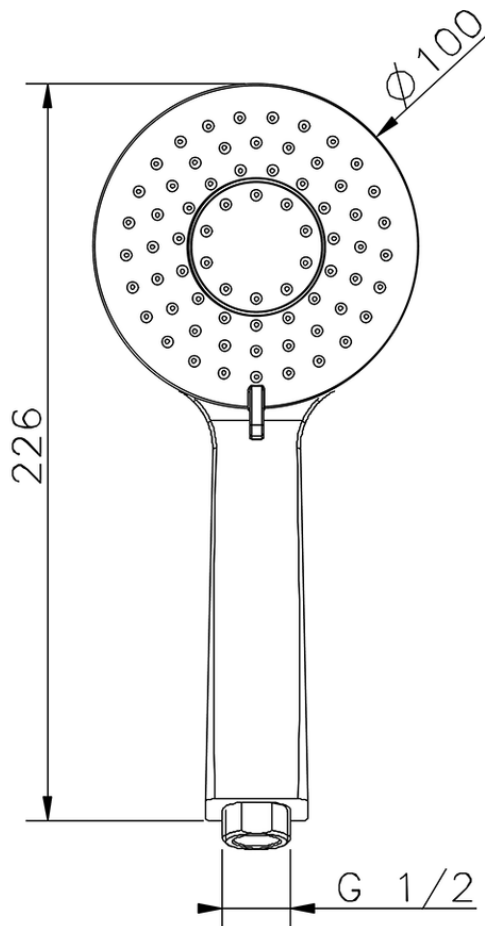

Lodge handshower SHOWER_DS014380

DS014380

<https://en.cisal.it/lodge-handshower-shower-ds014380>

2026-07-03