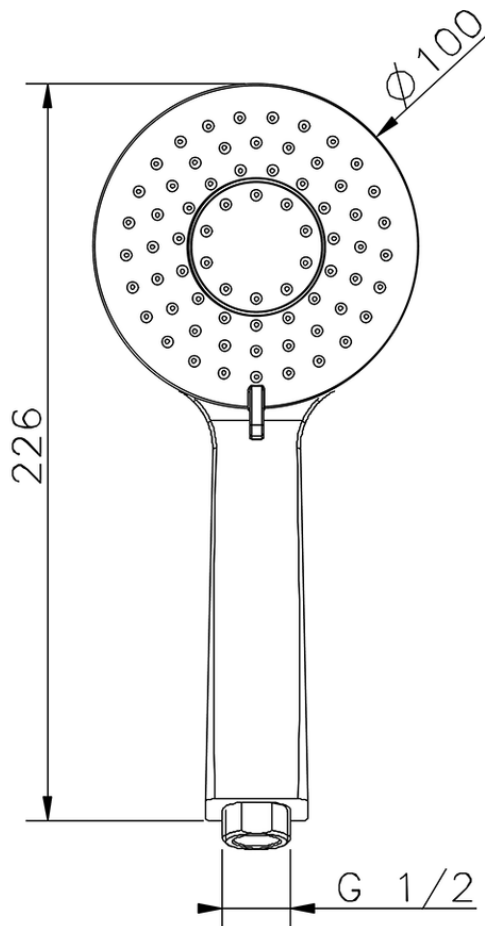

Lodge handshower SHOWER_DS014380

DS014380

<https://en.cisal.it/lodge-handshower-shower-ds014380>

2026-04-06