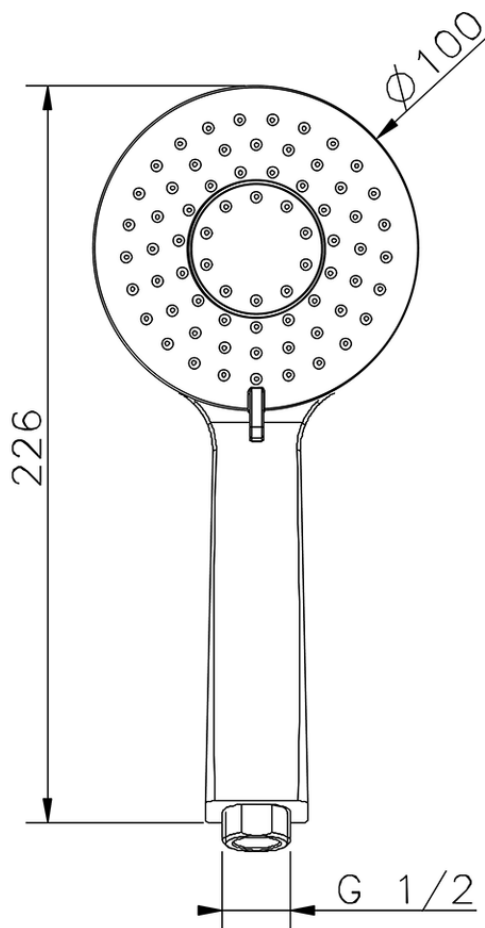

Lodge handshower SHOWER_DS014380

DS014380

<https://en.cisal.it/lodge-handshower-shower-ds014380>

2026-05-17