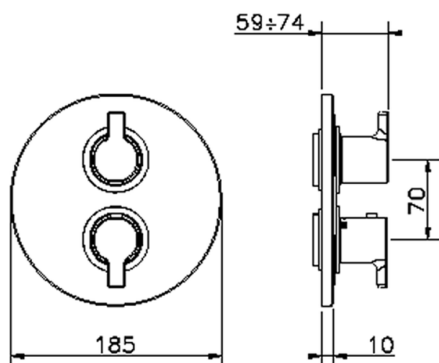

Thermostatic

The Cisal thermostatic is your personal water manager, helping you to handle, control and save water and energy.