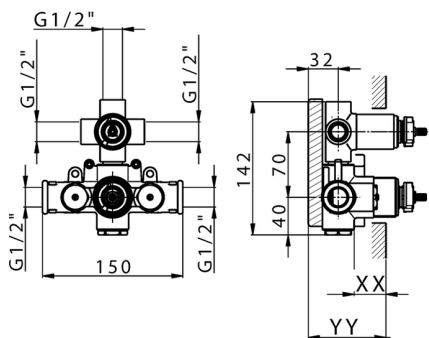

## Concealed thermostatic shower valve, 3-outlets CONCEALED\_ZA018201

MODEL **ZA018201**

Concealed thermostatic shower valve, 3-outlets, with 1/2" 3 outlet deviastop cartridge, without trim kit

### CHARACTERISTICS

Concealed **1**  
 Cartridge Spare Parts **24.04A.PP**  
**8x20 Plus P Thermostatic Valve**

Piastra/Plate/Plaque/Platte/Placa  
 2-3mm: XX 25-40 YY 76-91  
 10 mm: XX 16-31 YY 65-80