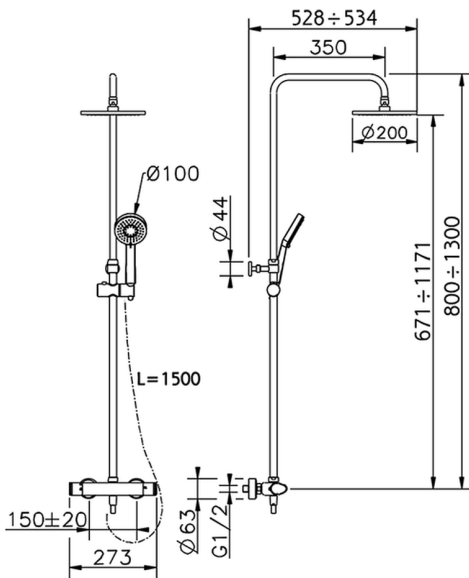

2-functions Thermostatic shower set SHOWER COLUMNS_A3C82020

MODEL **A3C82020**

2-functions Thermostatic shower set, 2 outlet deviasop, adjustable riser column, sliding handshower holder, 100 mm ABS Lodge 3 spray handshower, D.200 mm round showerhead Brass, 150 cm smooth SILVERFLEX Flexible Hose

AVAILABLE FINISHINGS

CHARACTERISTICS

Cartridge Spare Parts **22.04A.AR - ZZ97279004**

Argo 2 (long filter) Thermostatic Valve

DeviaStop

The Cisal Devia Stop technology allows to adjust the water flow and to direct it to the selected output point (overhead soaker, hand shower, etc).