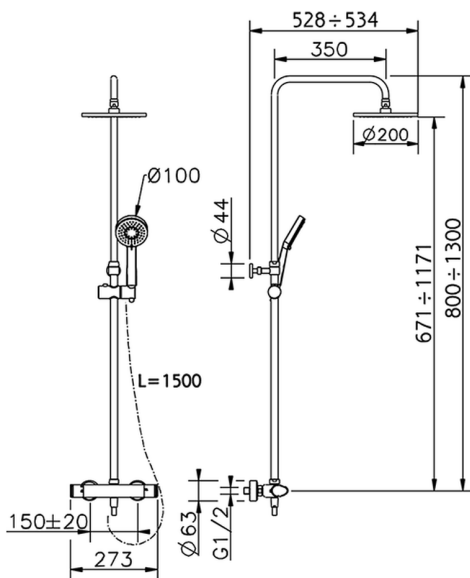

2-functions Thermostatic shower set SHOWER COLUMNS_A3C82020

MODEL **A3C82020**

2-functions Thermostatic shower set, 2 outlet deviasop, adjustable riser column, sliding handshower holder, 100 mm ABS Lodge 3 spray handshower, D.200 mm round showerhead Brass, 150 cm smooth SILVERFLEX Flexible Hose

AVAILABLE FINISHINGS

21 21 Chrome

CHARACTERISTICS

Cartridge Spare Parts **22.04A.AR - ZZ97279004**

Argo 2 (long filter) Thermostatic Valve

DeviaStop

The Cisal Devia Stop technology allows to adjust the water flow and to direct it to the selected output point (overhead soaker, hand shower, etc).