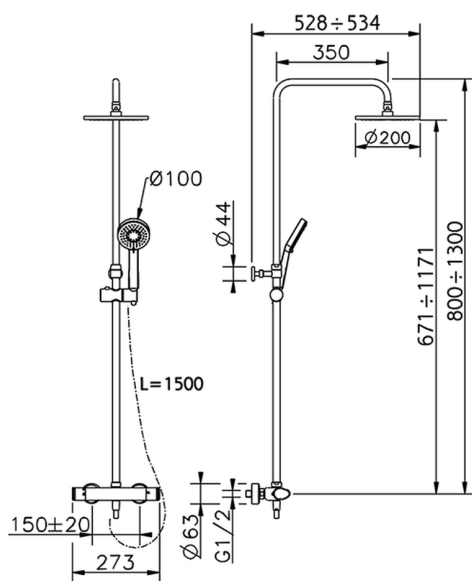

2-functions Thermostatic shower set SHOWER COLUMNS_A3C82020

MODEL **A3C82020**

2-functions Thermostatic shower set, 2 outlet deviasop, adjustable riser column, sliding handshower holder, 100 mm ABS Lodge 3 spray handshower, D.200 mm round showerhead Brass, 150 cm smooth SILVERFLEX Flexible Hose

AVAILABLE FINISHINGS

CHARACTERISTICS

Cartridge Spare Parts **22.04A.AR - ZZ97279004**

Argo 2 (long filter) Thermostatic Valve

DeviaStop

The Cisal Devia Stop technology allows to adjust the water flow and to direct it to the selected output point (overhead soaker, hand shower, etc).