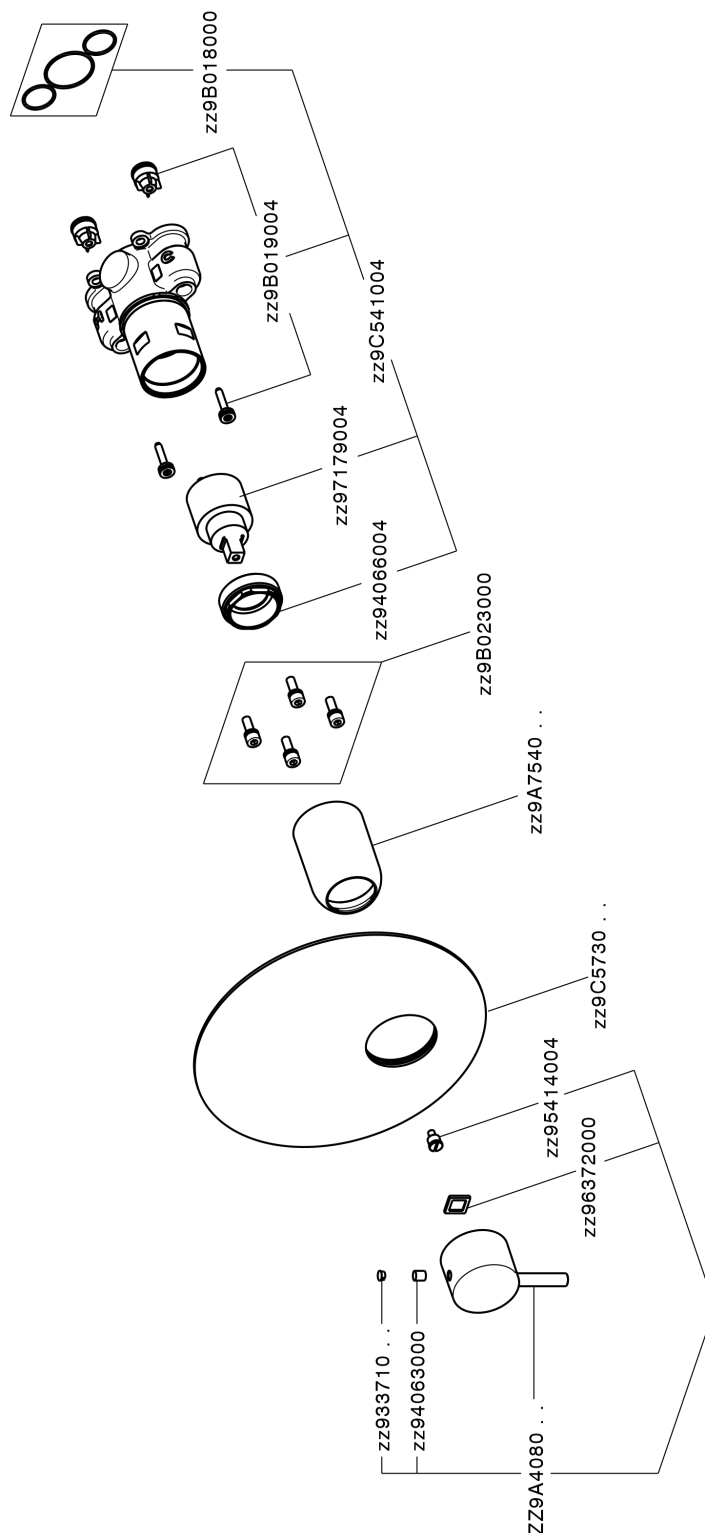

Exposed part for Single Lever One Box Valve SLIM_SM0BM010

SM0BM010

<https://en.cisal.it/exposed-part-for-single-lever-one-box-valve-slim-sm0bm010>

One Box Universal Concealed Part ONE BOX_ZA00B031

ZA00B031

<https://en.cisal.it/one-box-universal-concealed-part-one-box-za00b031>

One Box Universal Concealed Part ONE BOX_ZA00B030

ZA00B030

<https://en.cisal.it/one-box-universal-concealed-part-one-box-za00b030>

2026-05-17