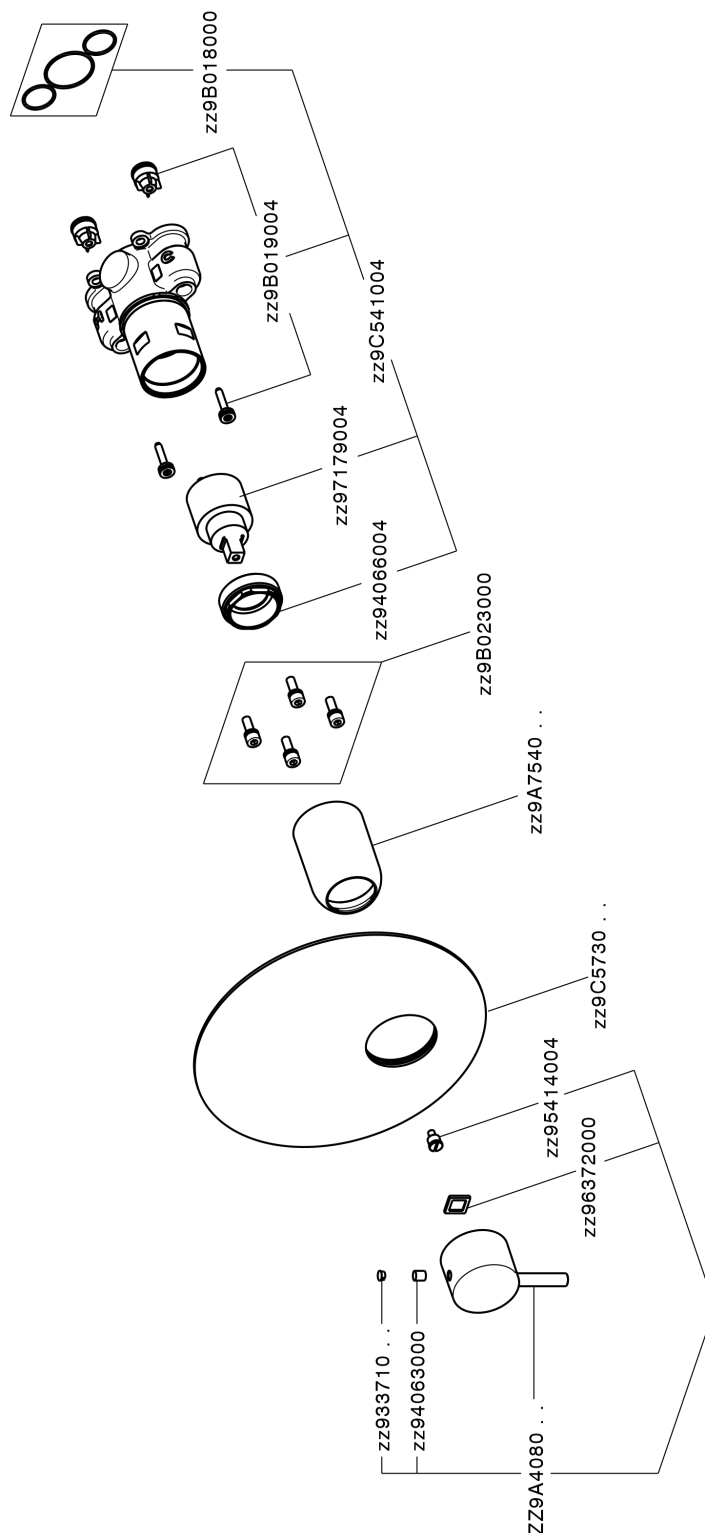

Exposed part for Single Lever One Box Valve SLIM_SM0BM010

SM0BM010

<https://en.cisal.it/exposed-part-for-single-lever-one-box-valve-slim-sm0bm010>

One Box Universal Concealed Part ONE BOX_ZA00B031

ZA00B031

<https://en.cisal.it/one-box-universal-concealed-part-one-box-za00b031>

One Box Universal Concealed Part ONE BOX_ZA00B030

ZA00B030

<https://en.cisal.it/one-box-universal-concealed-part-one-box-za00b030>

2026-04-05