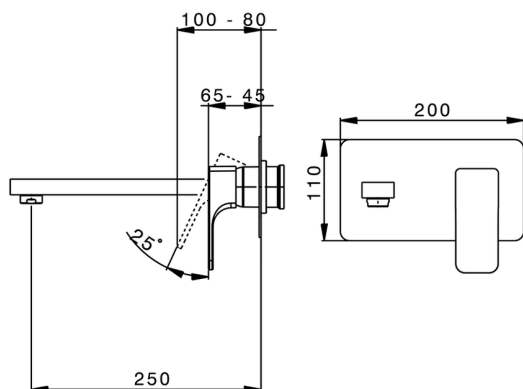

CHARACTERISTICS

Installation **Concealed**
Required concealed parts **ZA002450**

2026-04-29