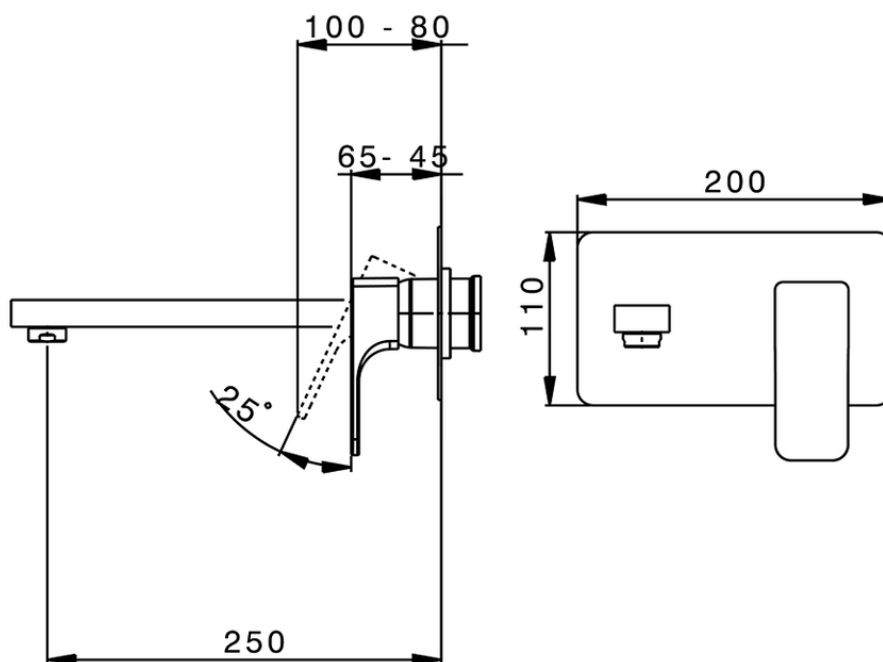

Exposed part for single lever washbasin valve CUBIC_CU005513

CU005513

<https://en.cisal.it/exposed-part-for-single-lever-washbasin-valve-cubic-cu005513>

2026-05-20