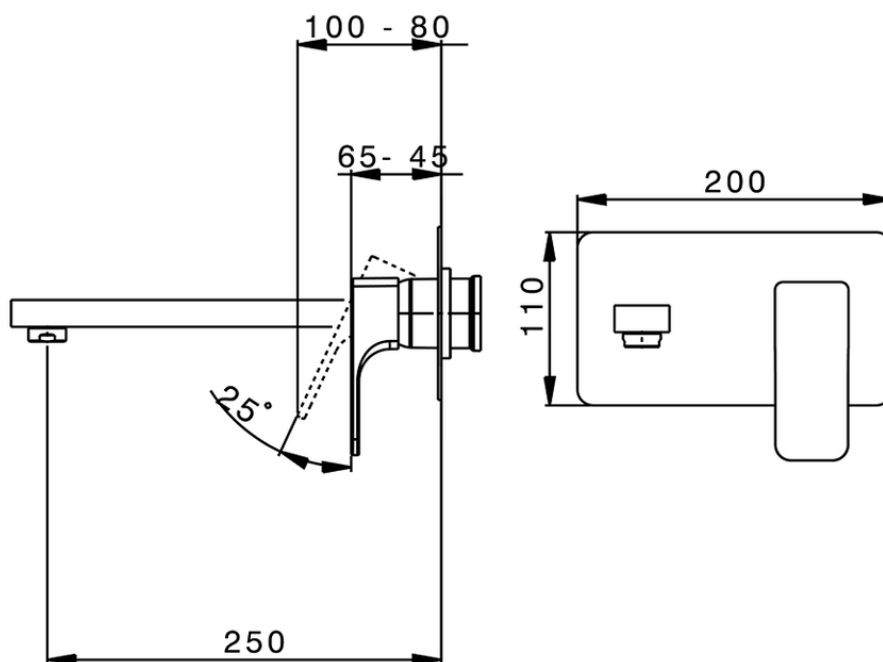

Exposed part for single lever washbasin valve CUBIC_CU005513

CU005513

<https://en.cisal.it/exposed-part-for-single-lever-washbasin-valve-cubic-cu005513>

2026-04-06