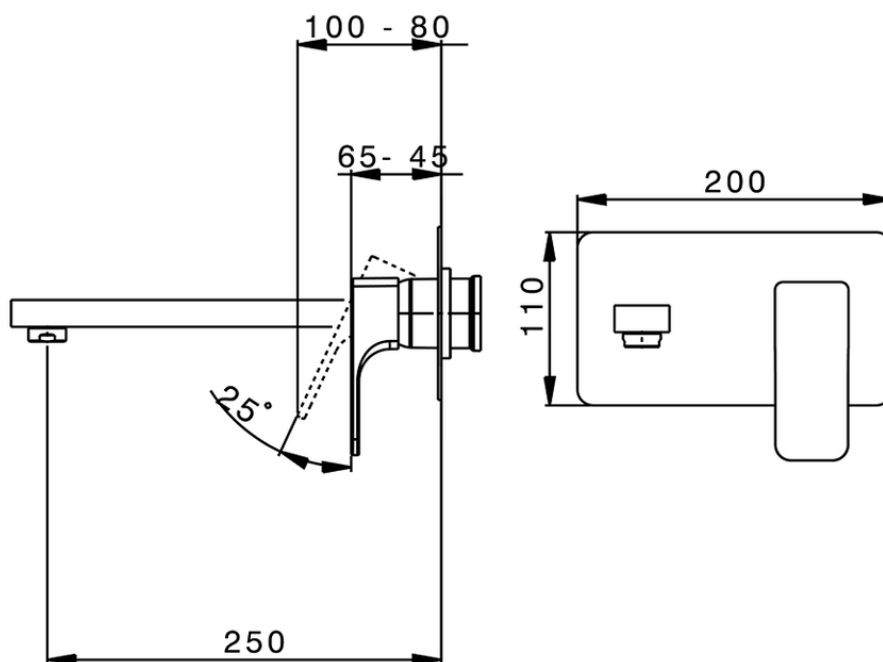

**Exposed part for single lever washbasin valve CUBIC\_CU005513**

CU005513

<https://en.cisal.it/exposed-part-for-single-lever-washbasin-valve-cubic-cu005513>

2026-04-29