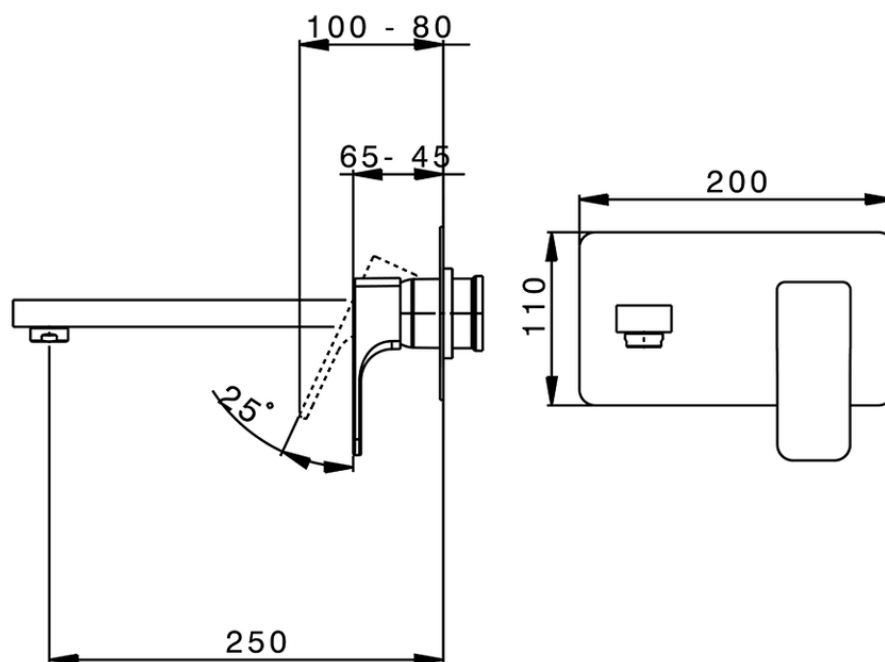

Exposed part for single lever washbasin valve CUBIC_CU005513

CU005513

<https://en.cisal.it/exposed-part-for-single-lever-washbasin-valve-cubic-cu005513>

2026-04-06