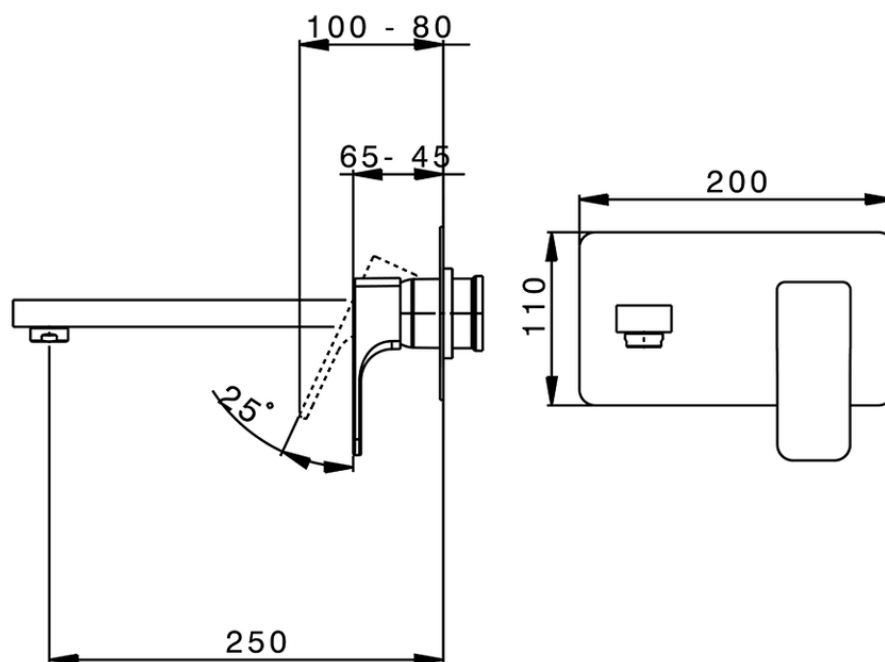

Exposed part for single lever washbasin valve CUBIC_CU005513

CU005513

<https://en.cisal.it/exposed-part-for-single-lever-washbasin-valve-cubic-cu005513>

2026-06-13