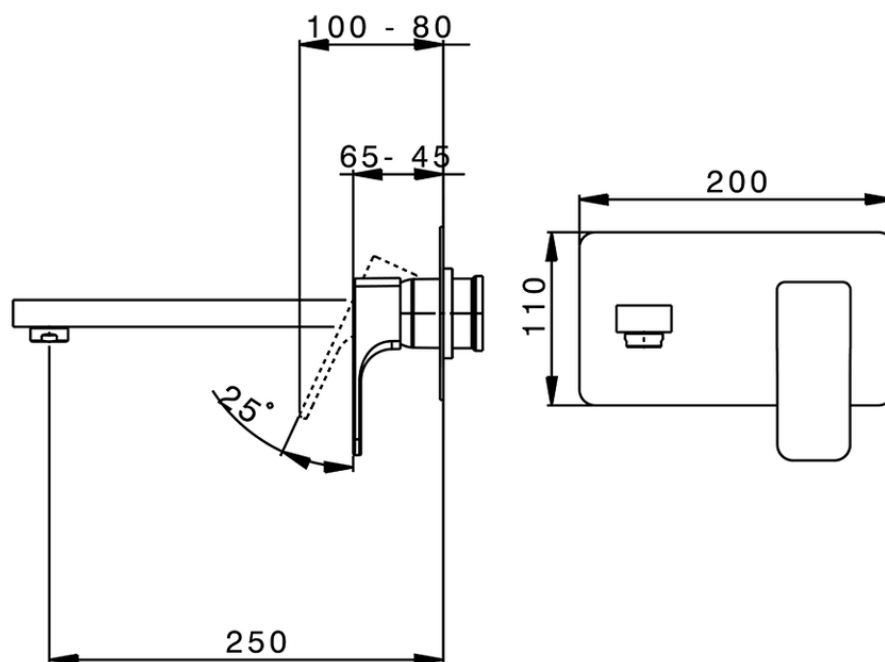

**Exposed part for single lever washbasin valve CUBIC\_CU005513**

CU005513

<https://en.cisal.it/exposed-part-for-single-lever-washbasin-valve-cubic-cu005513>

2026-05-20