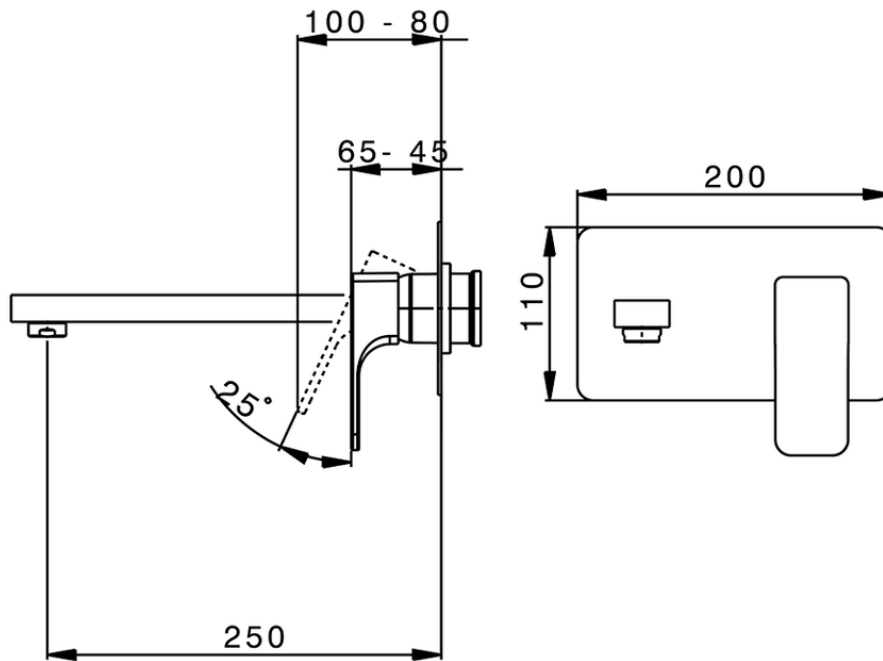

Exposed part for single lever washbasin valve CUBIC_CU005513

CU005513

<https://en.cisal.it/exposed-part-for-single-lever-washbasin-valve-cubic-cu005513>

2026-04-30