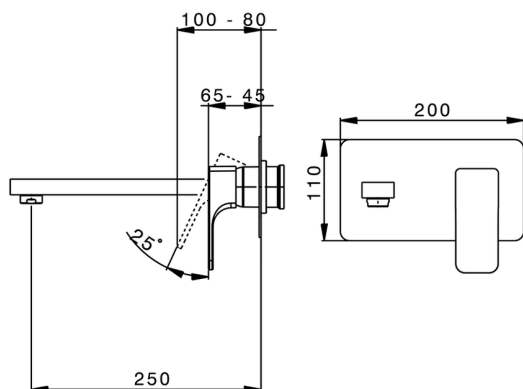

CHARACTERISTICS

Installation **Concealed**
Required concealed parts **ZA002450**

2026-04-30