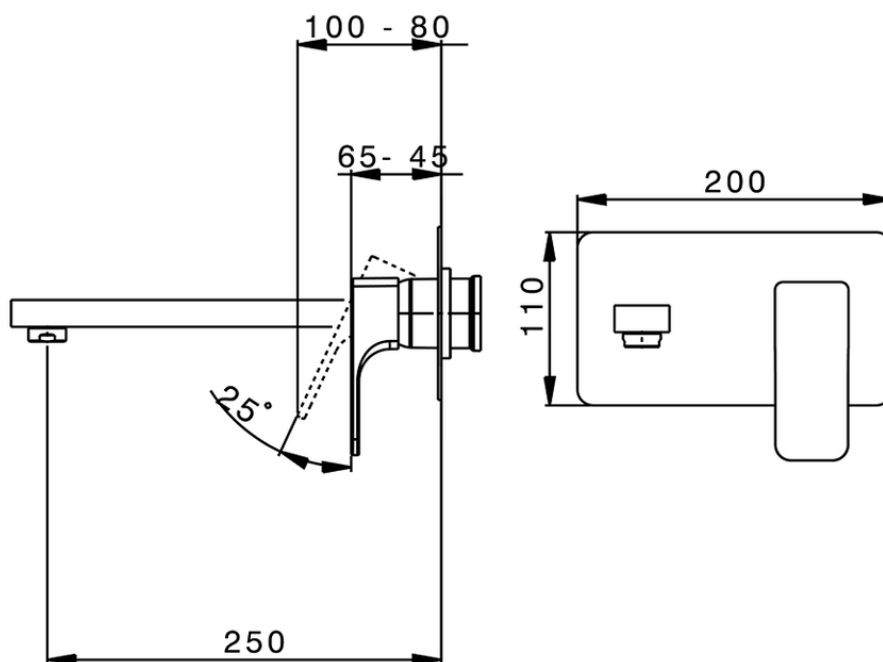

Exposed part for single lever washbasin valve CUBIC_CU005513

CU005513

<https://en.cisal.it/exposed-part-for-single-lever-washbasin-valve-cubic-cu005513>

2026-06-14