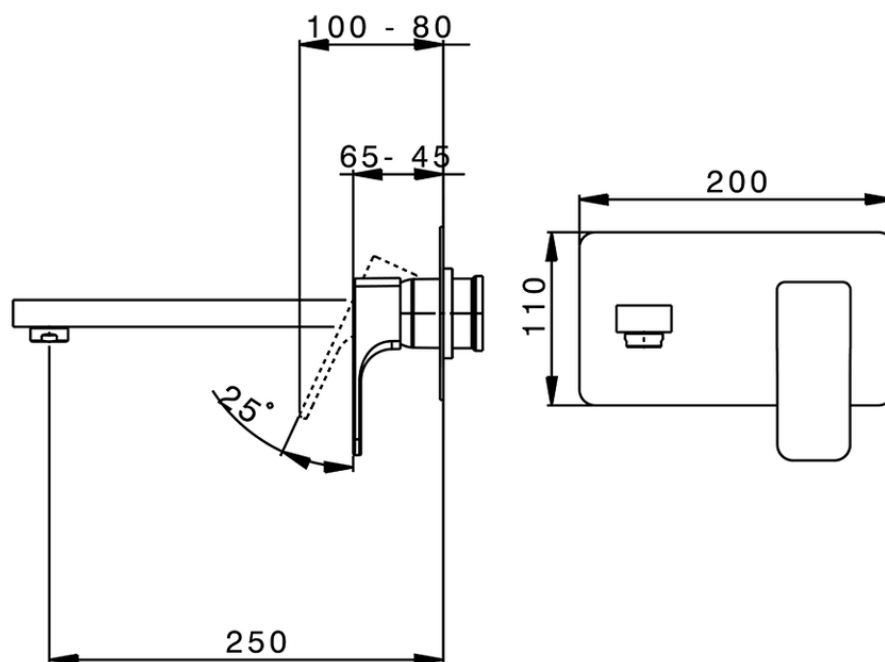

Exposed part for single lever washbasin valve CUBIC_CU005513

CU005513

<https://en.cisal.it/exposed-part-for-single-lever-washbasin-valve-cubic-cu005513>

2026-04-30