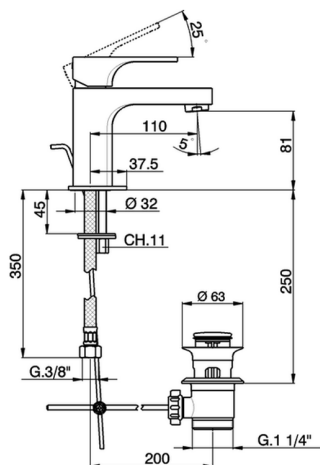

Single lever basin mixer CUBIC_CU000511

MODEL **CU000511**

Single lever basin mixer, with automatic 1"1/4 automatic pop-up waste, G.3/8" stainless steel flexible hoses

AVAILABLE FINISHINGS

-  **21** 21 Chrome
-  **2B** 2B Polished Nickel
-  **2F** 2F Brushed Nickel
-  **40** 40 Matt Black

CHARACTERISTICS

Cartridge Spare Parts **ZZ94240000**

25 mm Cartridge

Single lever basin mixer CUBIC_CU000511

CU000511

<https://en.cisal.it/single-lever-basin-mixer-cubic-cu000511>

2026-05-20