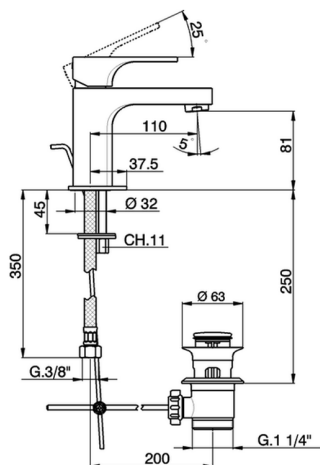

Single lever basin mixer CUBIC_CU000511

MODEL **CU000511**

Single lever basin mixer, with automatic 1"1/4 automatic pop-up waste, G.3/8" stainless steel flexible hoses

AVAILABLE FINISHINGS

-  **21** 21 Chrome
-  **2B** 2B Polished Nickel
-  **2F** 2F Brushed Nickel
-  **40** 40 Matt Black

CHARACTERISTICS

Cartridge Spare Parts **ZZ94240000**

25 mm Cartridge

Single lever basin mixer CUBIC_CU000511

CU000511

<https://en.cisal.it/single-lever-basin-mixer-cubic-cu000511>

2026-04-08