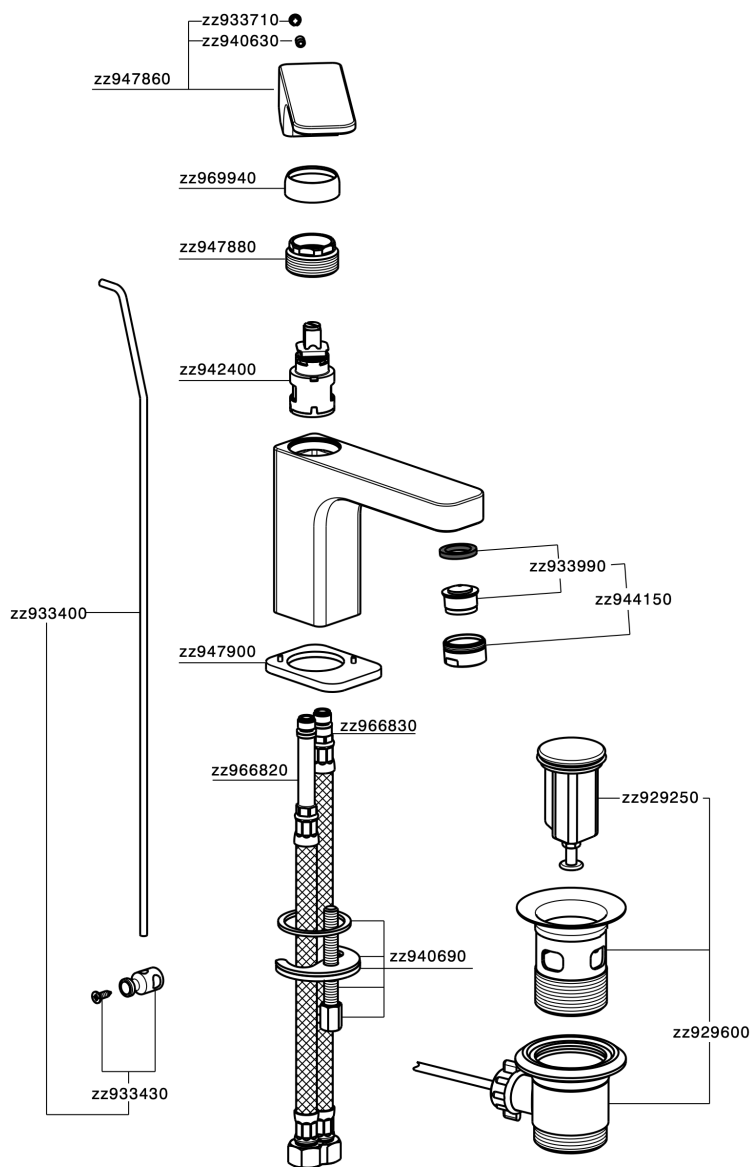

Single lever basin mixer CUBIC_CU000511

MODEL **CU000511**

Single lever basin mixer, with automatic 1"1/4 automatic pop-up waste, G.3/8" stainless steel flexible hoses

AVAILABLE FINISHINGS

-  **21** 21 Chrome
-  **2B** 2B Polished Nickel
-  **2F** 2F Brushed Nickel
-  **40** 40 Matt Black

CHARACTERISTICS

Cartridge Spare Parts **ZZ94240000**

25 mm Cartridge

Single lever basin mixer CUBIC_CU000511

CU000511

<https://en.cisal.it/single-lever-basin-mixer-cubic-cu000511>

2026-04-08