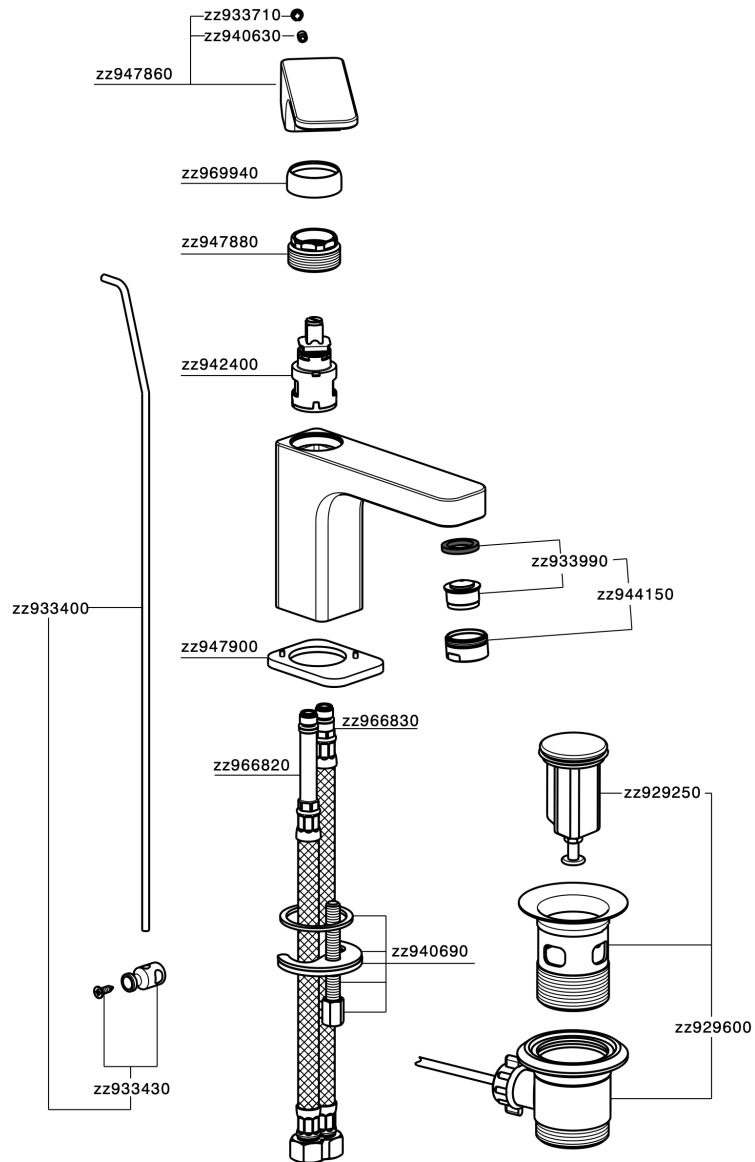

Single lever basin mixer CUBIC_CU000511

MODEL **CU000511**

Single lever basin mixer, with automatic 1"1/4 automatic pop-up waste, G.3/8" stainless steel flexible hoses

AVAILABLE FINISHINGS

-  **21** 21 Chrome
-  **2B** 2B Polished Nickel
-  **2F** 2F Brushed Nickel
-  **40** 40 Matt Black

CHARACTERISTICS

Cartridge Spare Parts **ZZ94240000**

25 mm Cartridge

Single lever basin mixer CUBIC_CU000511

CU000511

<https://en.cisal.it/single-lever-basin-mixer-cubic-cu000511>

2026-05-20