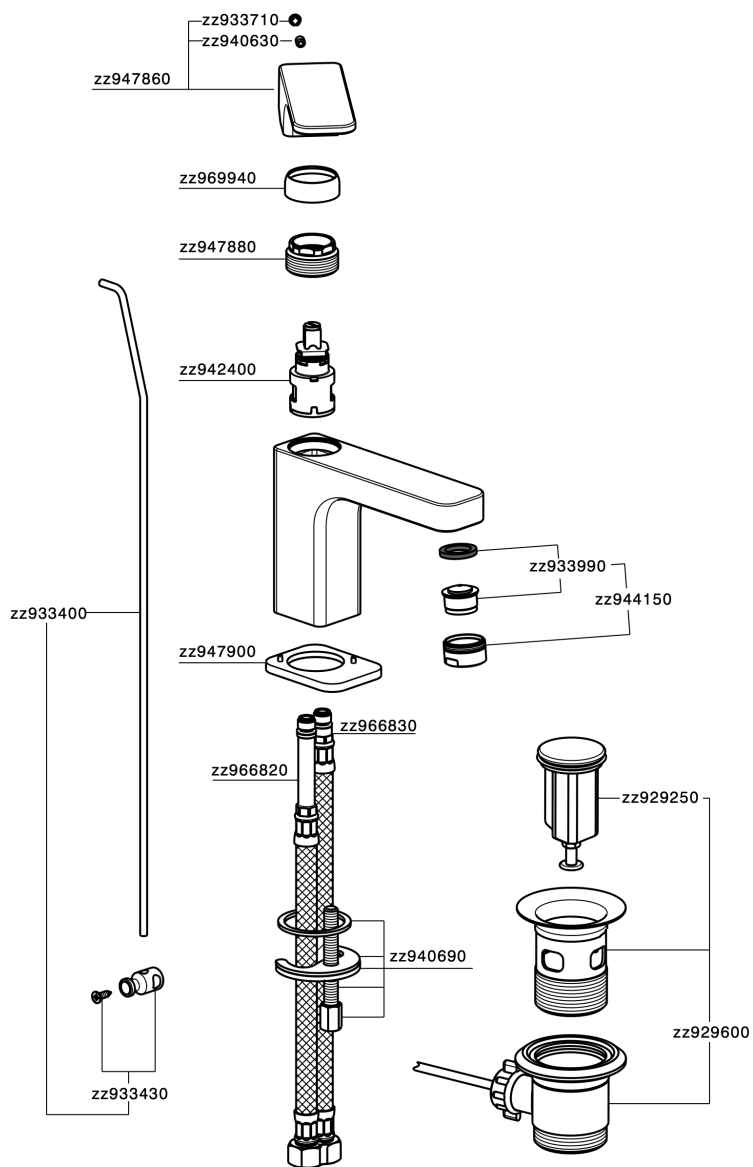

Single lever basin mixer CUBIC_CU000511

CU000511

<https://en.cisal.it/single-lever-basin-mixer-cubic-cu000511>

2026-04-08