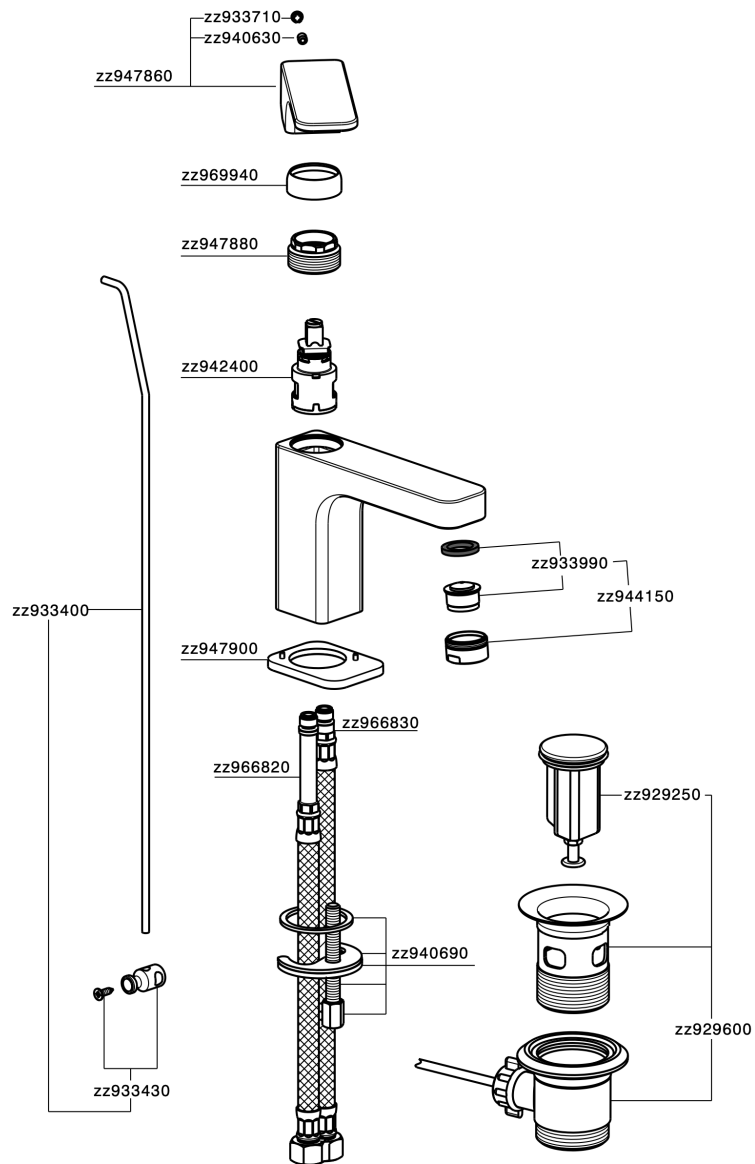

Single lever basin mixer CUBIC_CU000511

CU000511

<https://en.cisal.it/single-lever-basin-mixer-cubic-cu000511>

2026-05-20