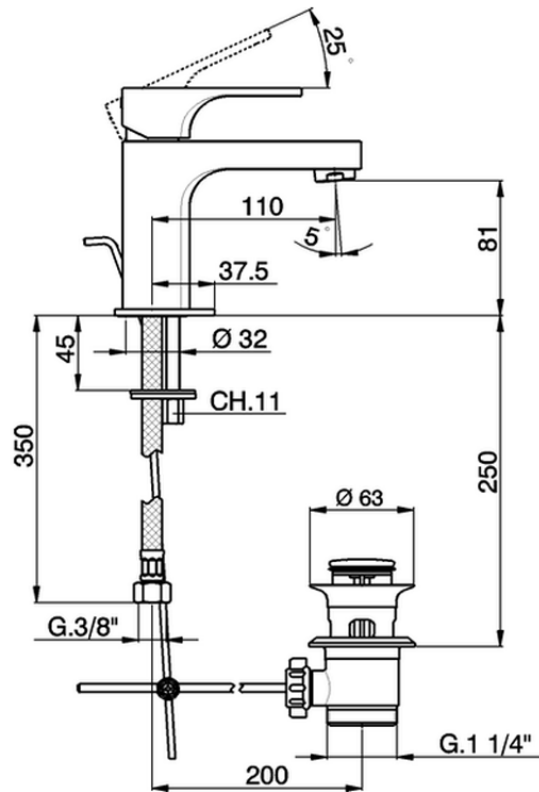

Single lever basin mixer CUBIC_CU000511

CU000511

<https://en.cisal.it/single-lever-basin-mixer-cubic-cu000511>

2026-04-08