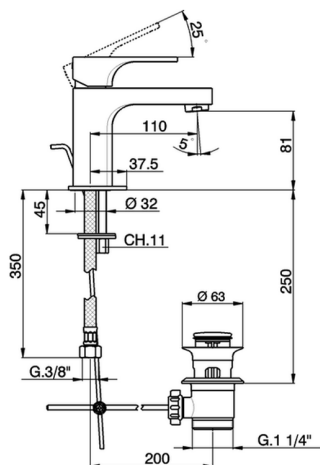

Single lever basin mixer CUBIC_CU000511

MODEL **CU000511**

Single lever basin mixer, with automatic 1"1/4 automatic pop-up waste, G.3/8" stainless steel flexible hoses

AVAILABLE FINISHINGS

- 
21 21 Chrome
- 
2B 2B Polished Nickel
- 
2F 2F Brushed Nickel
- 
40 40 Matt Black

CHARACTERISTICS

Cartridge Spare Parts **ZZ94240000**

25 mm Cartridge

Single lever basin mixer CUBIC_CU000511

CU000511

<https://en.cisal.it/single-lever-basin-mixer-cubic-cu000511>

2026-06-14