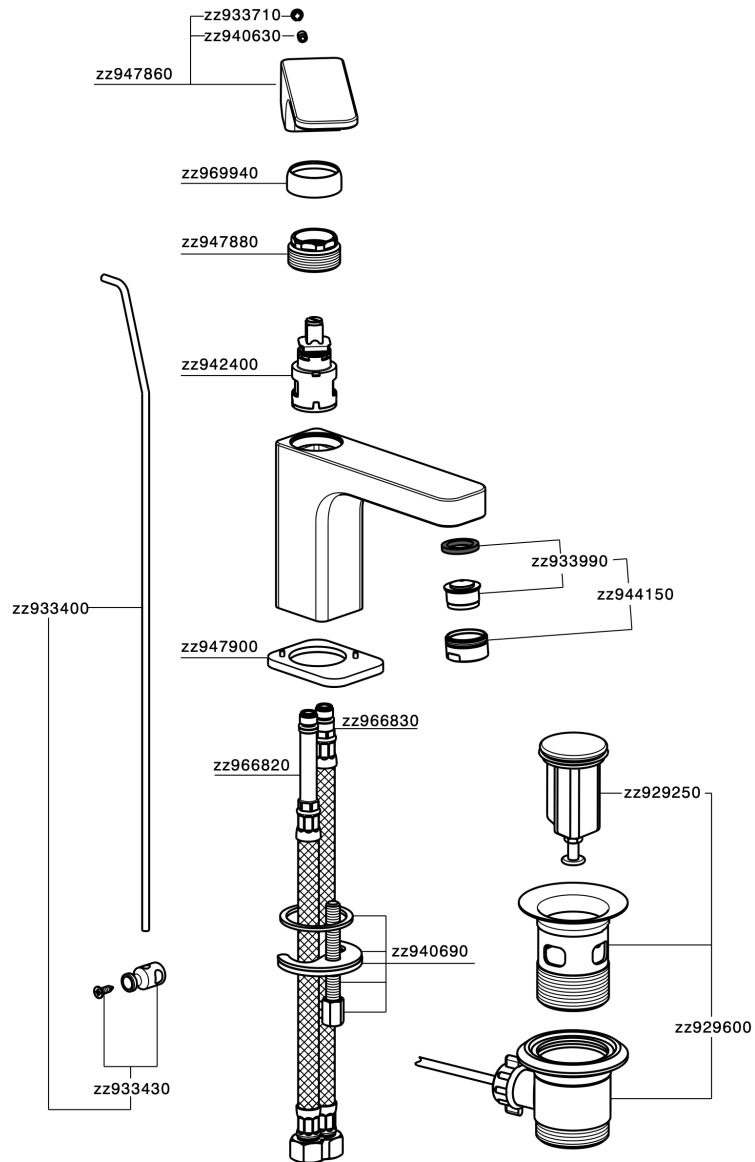

Single lever basin mixer CUBIC_CU000511

MODEL **CU000511**

Single lever basin mixer, with automatic 1"1/4 automatic pop-up waste, G.3/8" stainless steel flexible hoses

AVAILABLE FINISHINGS

- 
21 21 Chrome
- 
2B 2B Polished Nickel
- 
2F 2F Brushed Nickel
- 
40 40 Matt Black

CHARACTERISTICS

Cartridge Spare Parts **ZZ94240000**

25 mm Cartridge

Single lever basin mixer CUBIC_CU000511

CU000511

<https://en.cisal.it/single-lever-basin-mixer-cubic-cu000511>

2026-06-14