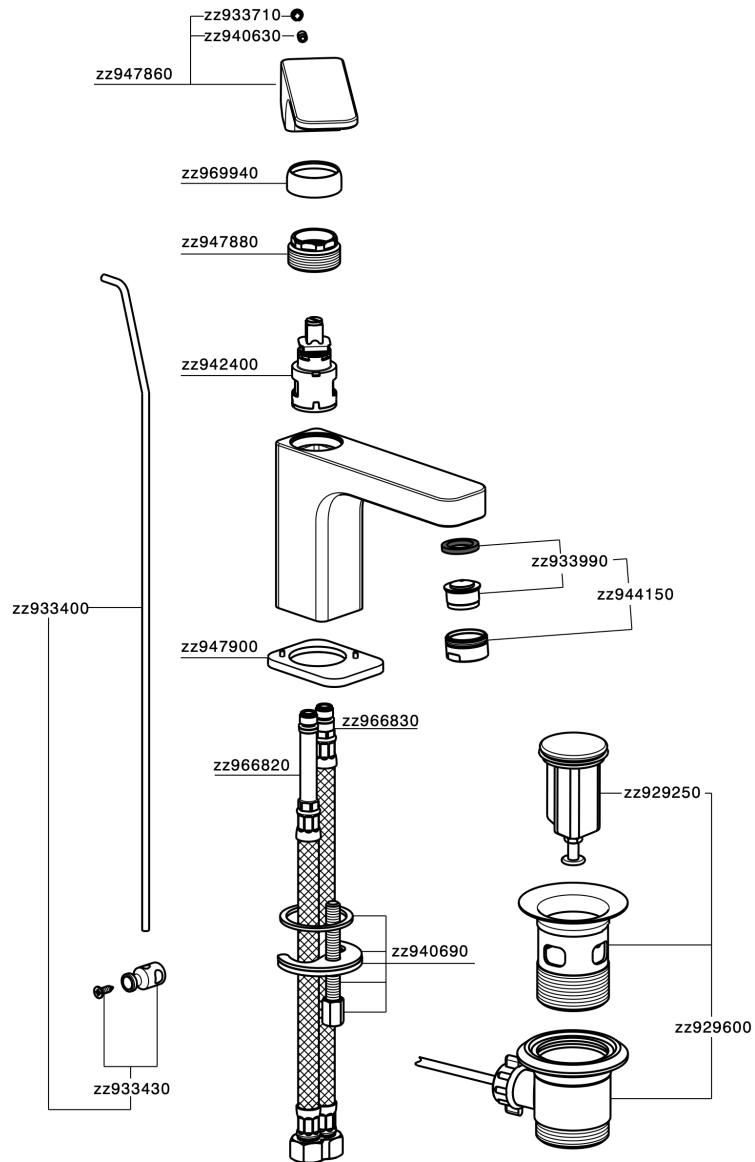

Single lever basin mixer CUBIC_CU000511

CU000511

<https://en.cisal.it/single-lever-basin-mixer-cubic-cu000511>

2026-04-30