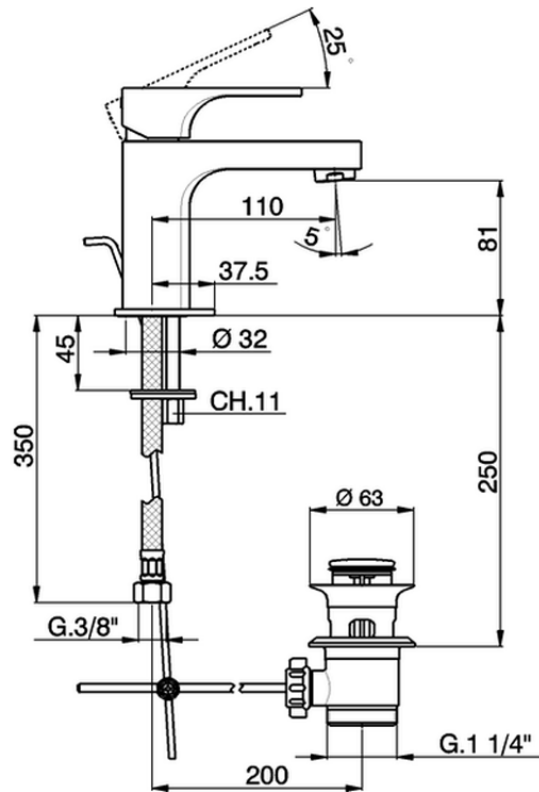

Single lever basin mixer CUBIC_CU000511

CU000511

<https://en.cisal.it/single-lever-basin-mixer-cubic-cu000511>

2026-06-14