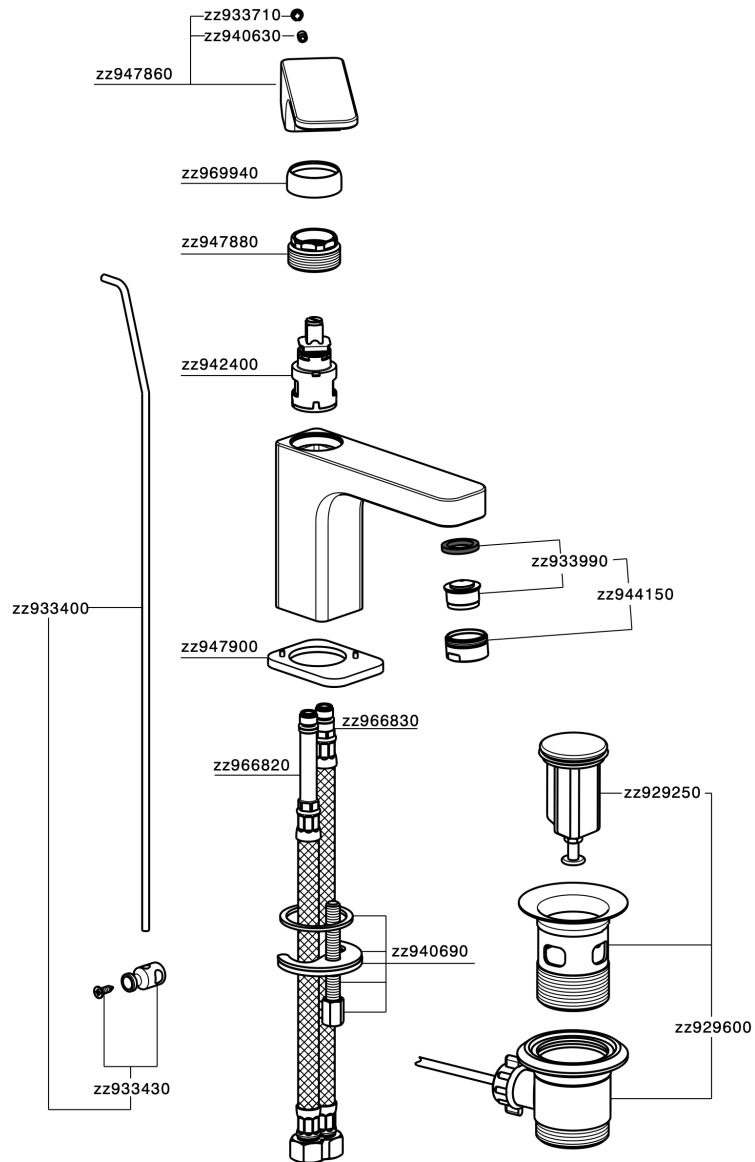

Single lever basin mixer CUBIC_CU000511

CU000511

<https://en.cisal.it/single-lever-basin-mixer-cubic-cu000511>

2026-06-13