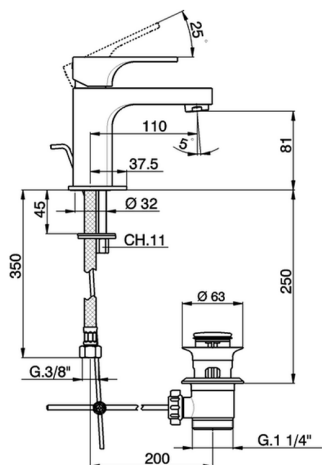

Single lever basin mixer CUBIC_CU000511

MODEL **CU000511**

Single lever basin mixer, with automatic 1"1/4 automatic pop-up waste, G.3/8" stainless steel flexible hoses

AVAILABLE FINISHINGS

-  **21** 21 Chrome
-  **2B** 2B Polished Nickel
-  **2F** 2F Brushed Nickel
-  **40** 40 Matt Black

CHARACTERISTICS

Cartridge Spare Parts **ZZ94240000**

25 mm Cartridge

Single lever basin mixer CUBIC_CU000511

CU000511

<https://en.cisal.it/single-lever-basin-mixer-cubic-cu000511>

2026-06-13