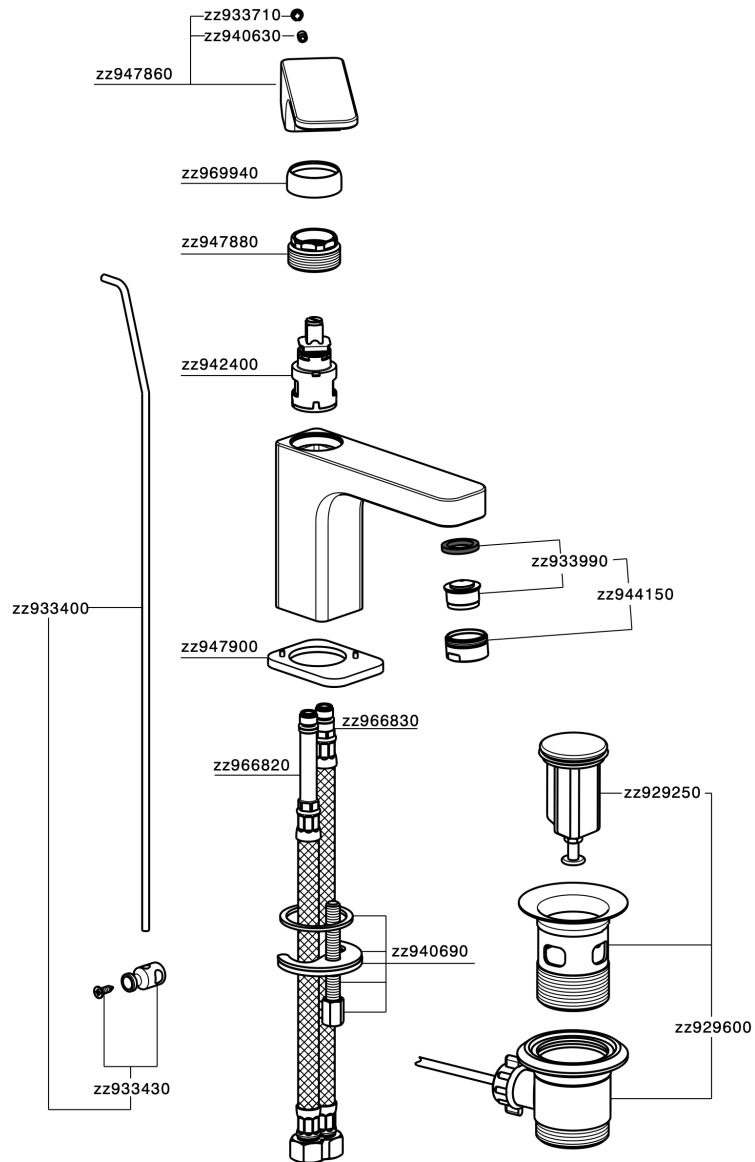

Single lever basin mixer CUBIC_CU000511

MODEL **CU000511**

Single lever basin mixer, with automatic 1"1/4 automatic pop-up waste, G.3/8" stainless steel flexible hoses

AVAILABLE FINISHINGS

-  **21** 21 Chrome
-  **2B** 2B Polished Nickel
-  **2F** 2F Brushed Nickel
-  **40** 40 Matt Black

CHARACTERISTICS

Cartridge Spare Parts **ZZ94240000**

25 mm Cartridge

Single lever basin mixer CUBIC_CU000511

CU000511

<https://en.cisal.it/single-lever-basin-mixer-cubic-cu000511>

2026-06-13