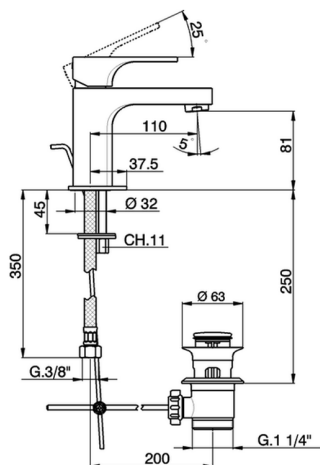

## Single lever basin mixer CUBIC\_CU000511

MODEL **CU000511**

Single lever basin mixer, with automatic 1"1/4 automatic pop-up waste, G.3/8" stainless steel flexible hoses

### CHARACTERISTICS

Cartridge Spare Parts **ZZ94240000**

**25 mm Cartridge**

## Single lever basin mixer CUBIC\_CU000511

CU000511

<https://en.cisal.it/single-lever-basin-mixer-cubic-cu000511>

2026-04-29