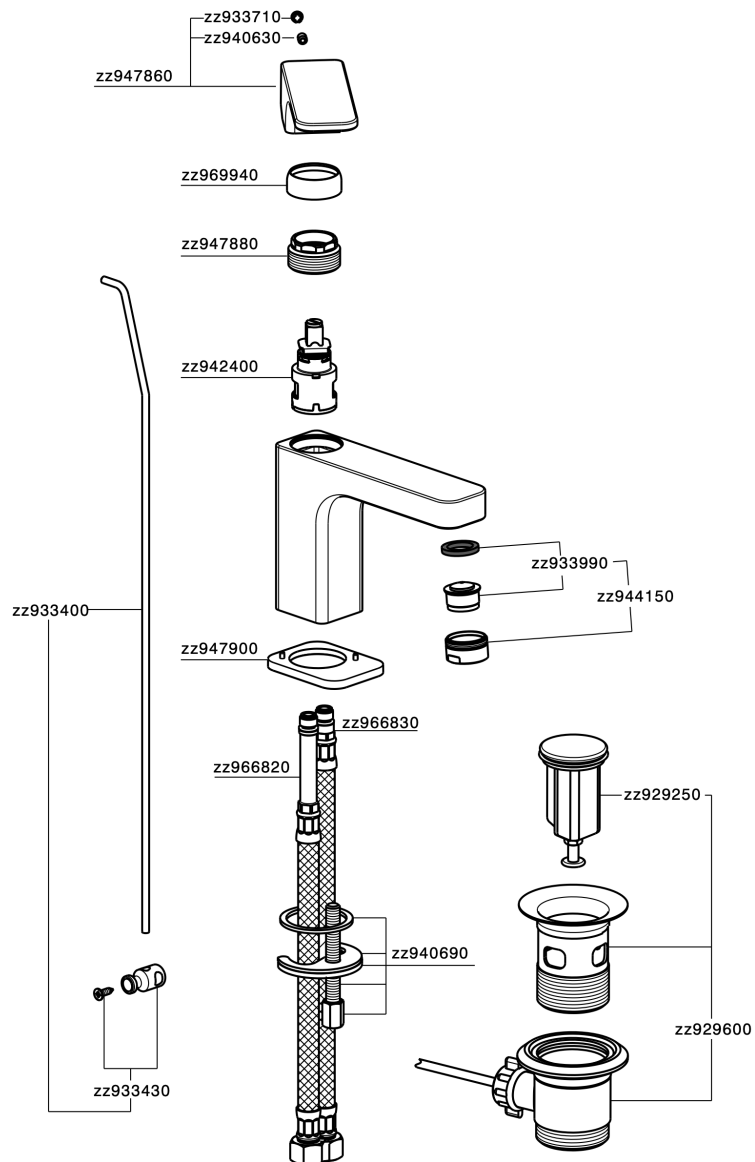

## Single lever basin mixer CUBIC\_CU000511

MODEL **CU000511**

Single lever basin mixer, with automatic 1"1/4 automatic pop-up waste, G.3/8" stainless steel flexible hoses

### CHARACTERISTICS

Cartridge Spare Parts **ZZ94240000**

**25 mm Cartridge**

## Single lever basin mixer CUBIC\_CU000511

CU000511

<https://en.cisal.it/single-lever-basin-mixer-cubic-cu000511>

2026-04-29