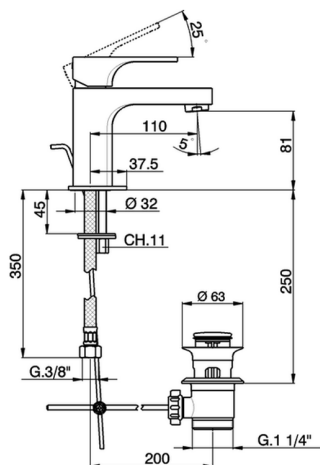

## Single lever basin mixer CUBIC\_CU000511

MODEL **CU000511**

Single lever basin mixer, with automatic 1"1/4 automatic pop-up waste, G.3/8" stainless steel flexible hoses

### CHARACTERISTICS

Cartridge Spare Parts **ZZ94240000**

**25 mm Cartridge**

## Single lever basin mixer CUBIC\_CU000511

CU000511

<https://en.cisal.it/single-lever-basin-mixer-cubic-cu000511>

2026-04-08