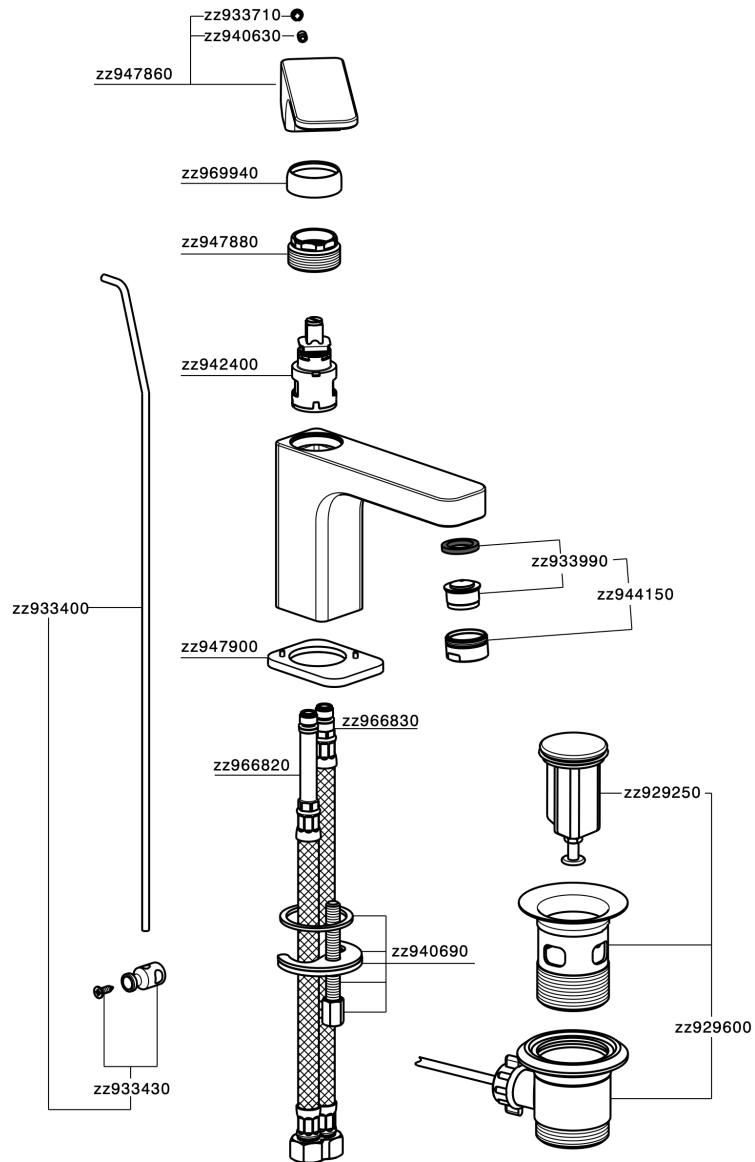

Single lever basin mixer CUBIC_CU000511

CU000511

<https://en.cisal.it/single-lever-basin-mixer-cubic-cu000511>

2026-06-10