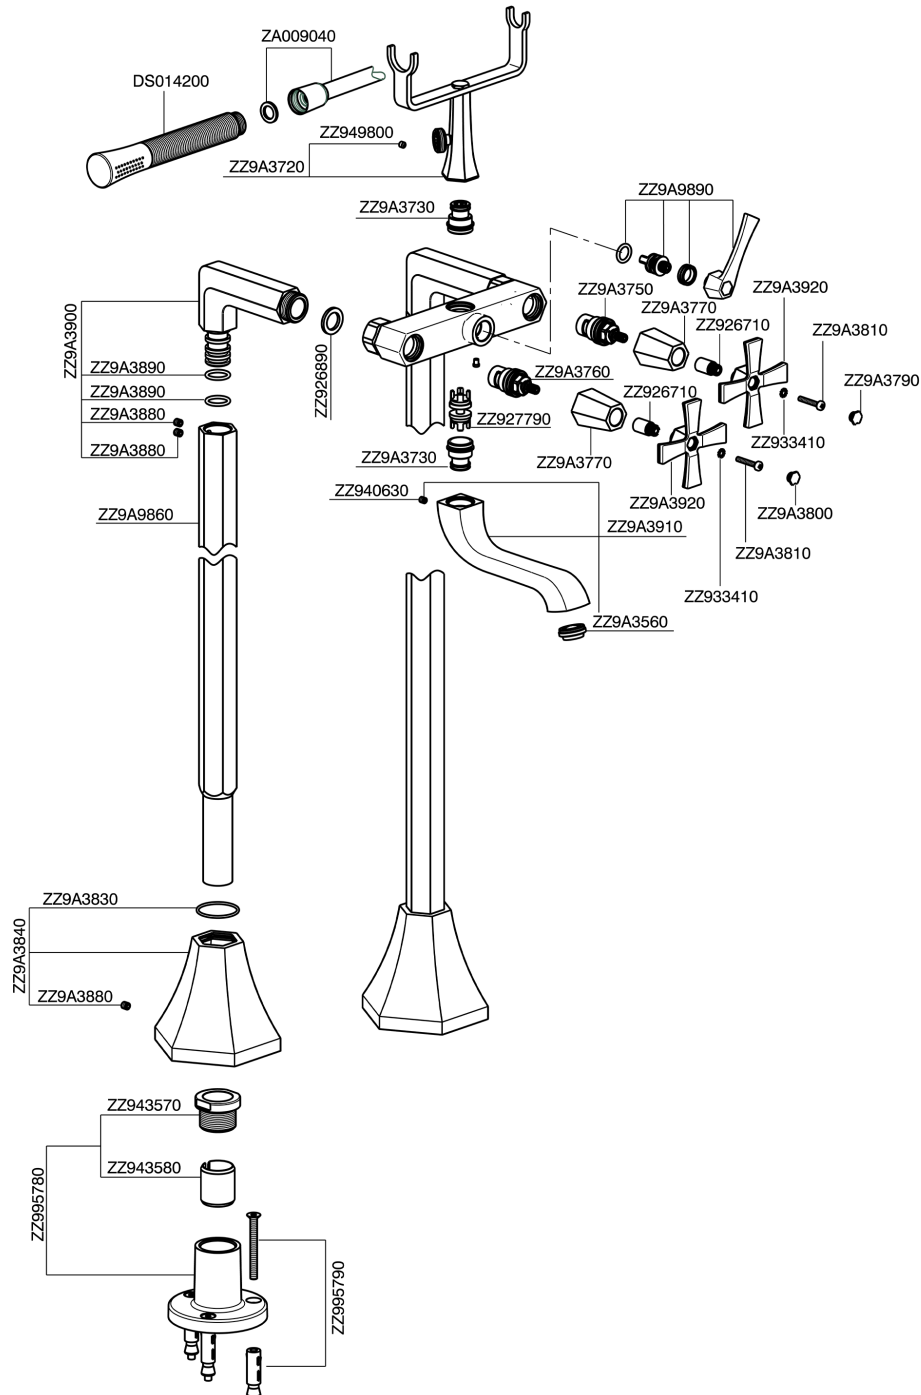

## Bath mixer, with floor mount legs **CHERIE\_CX004200**

MODEL **CX004200**

Bath mixer, with floor mount legs, handshower holder on cradle, Chérie Brass one spray handshower, 150 cm SUPREME smooth flexible hose

### AVAILABLE FINISHINGS

- 
**6T** 6T Chrome/Matt Black
- 
**7C** 7C Gold/Matt Black
- 
**7D** 7D Polished Nickel/Matt Black
- 
**7E** 7E Rose Gold/Matt Black

## Bath mixer, with floor mount legs CHERIE\_CX004200

CX004200

<https://en.cisal.it/bath-mixer-with-floor-mount-legs-cherie-cx004200>

2026-06-24