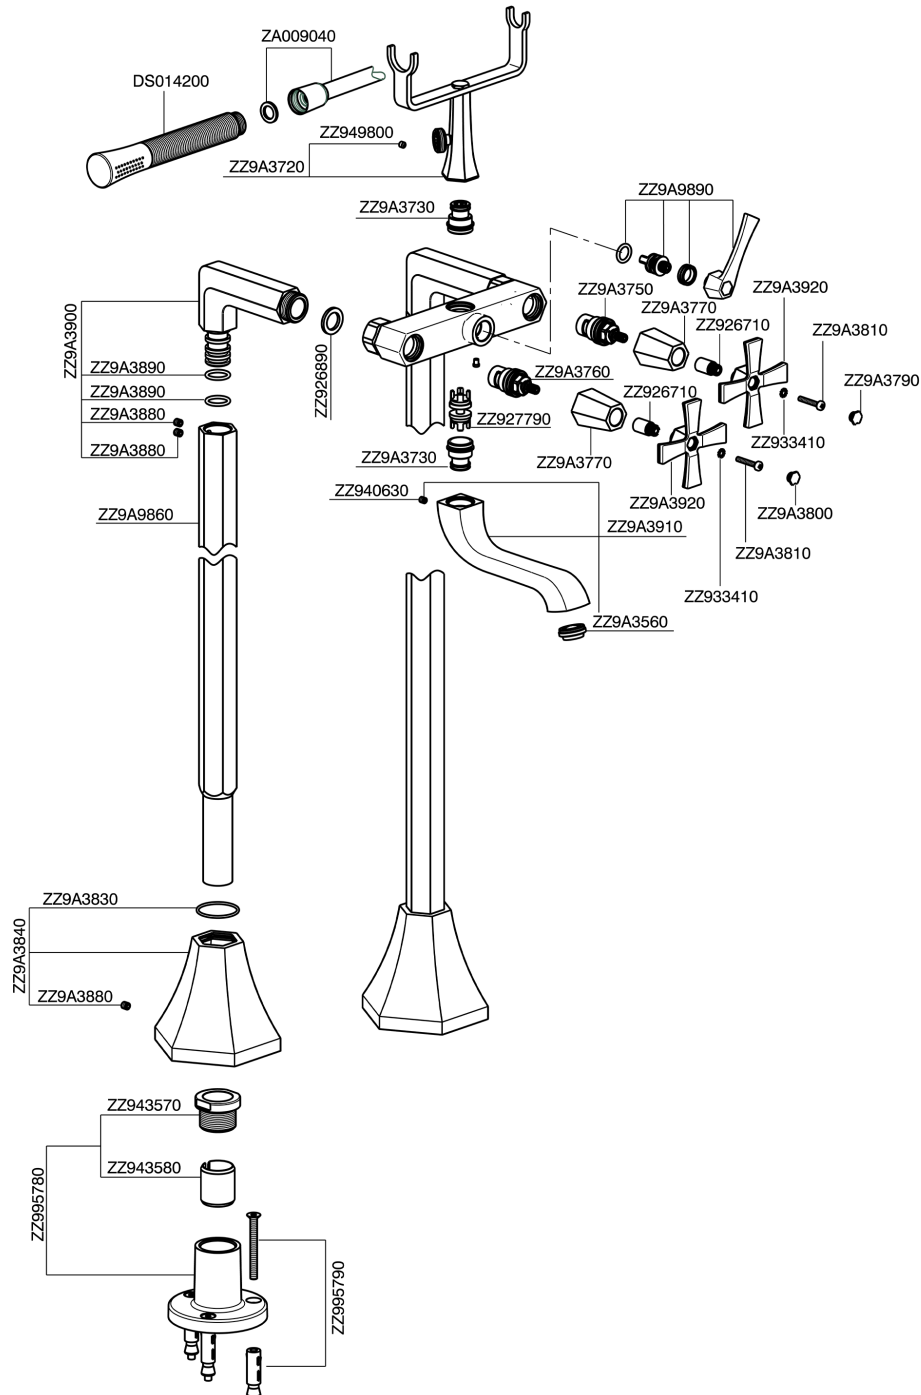

Bath mixer, with floor mount legs **CHERIE_CX004200**

MODEL **CX004200**

Bath mixer, with floor mount legs, handshower holder on cradle, Chérie Brass one spray handshower, 150 cm SUPREME smooth flexible hose

AVAILABLE FINISHINGS

- 
6T 6T Chrome/Matt Black
- 
7C 7C Gold/Matt Black
- 
7D 7D Polished Nickel/Matt Black
- 
7E 7E Rose Gold/Matt Black

CHARACTERISTICS

Bath mixer, with floor mount legs CHERIE_CX004200

CX004200

<https://en.cisal.it/bath-mixer-with-floor-mount-legs-cherie-cx004200>

2026-06-04