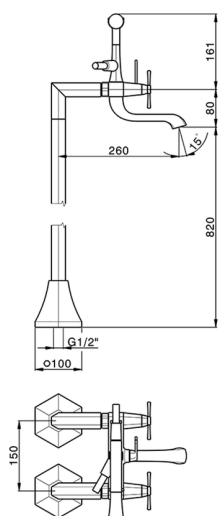

Bath mixer, with floor mount legs **CHERIE_CX004200**

MODEL **CX004200**

Bath mixer, with floor mount legs, handshower holder on cradle, Chérie Brass one spray handshower, 150 cm SUPREME smooth flexible hose

AVAILABLE FINISHINGS

- 
6T 6T Chrome/Matt Black
- 
7C 7C Gold/Matt Black
- 
7D 7D Polished Nickel/Matt Black
- 
7E 7E Rose Gold/Matt Black

CHARACTERISTICS

Bath mixer, with floor mount legs CHERIE_CX004200

CX004200

<https://en.cisal.it/bath-mixer-with-floor-mount-legs-cherie-cx004200>

2026-06-04