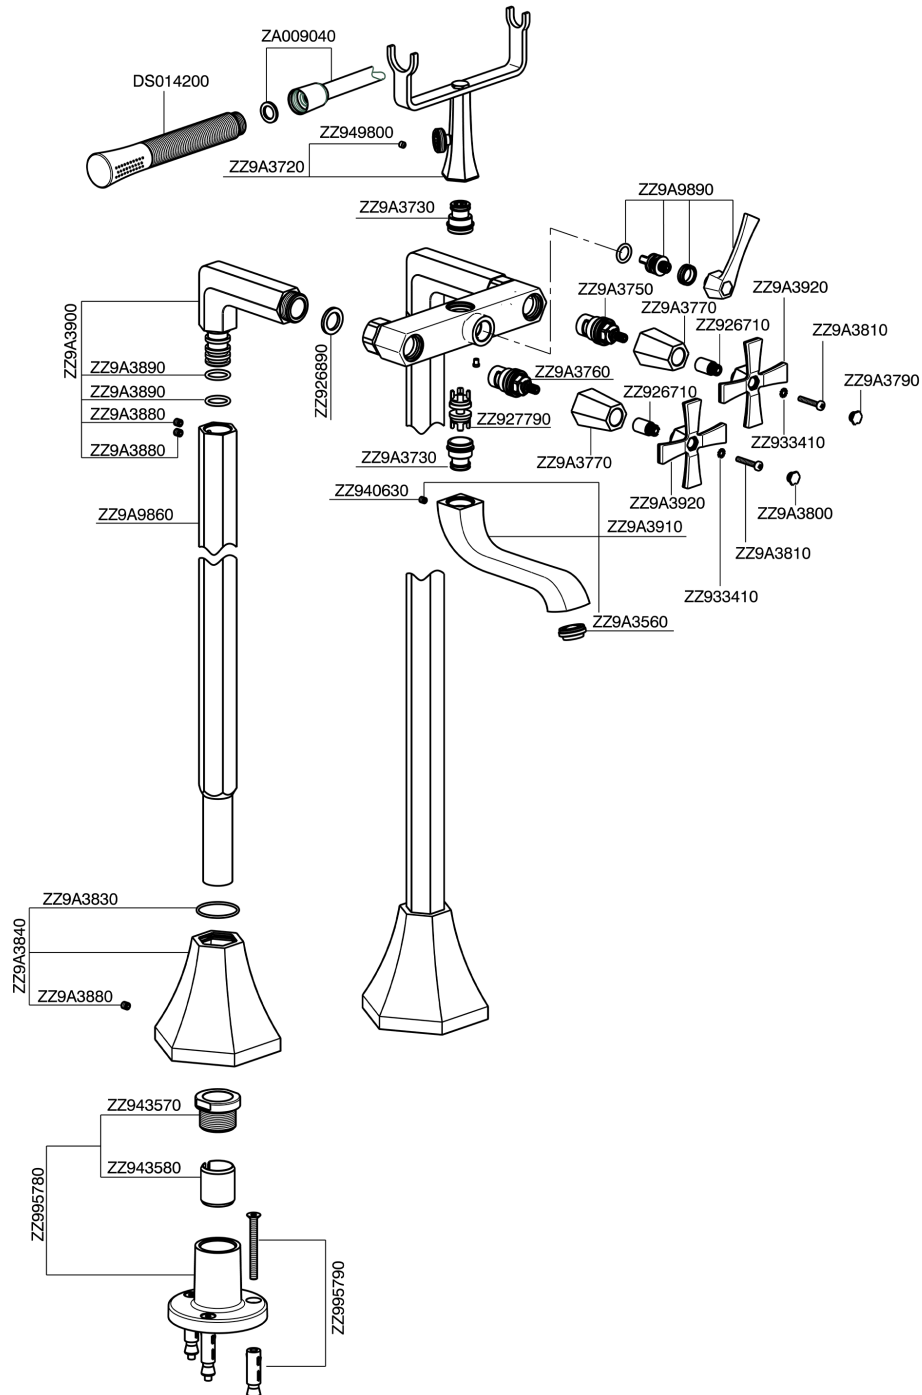

## Bath mixer, with floor mount legs CHERIE\_CX004200

CX004200

<https://en.cisal.it/bath-mixer-with-floor-mount-legs-cherie-cx004200>

2026-05-15