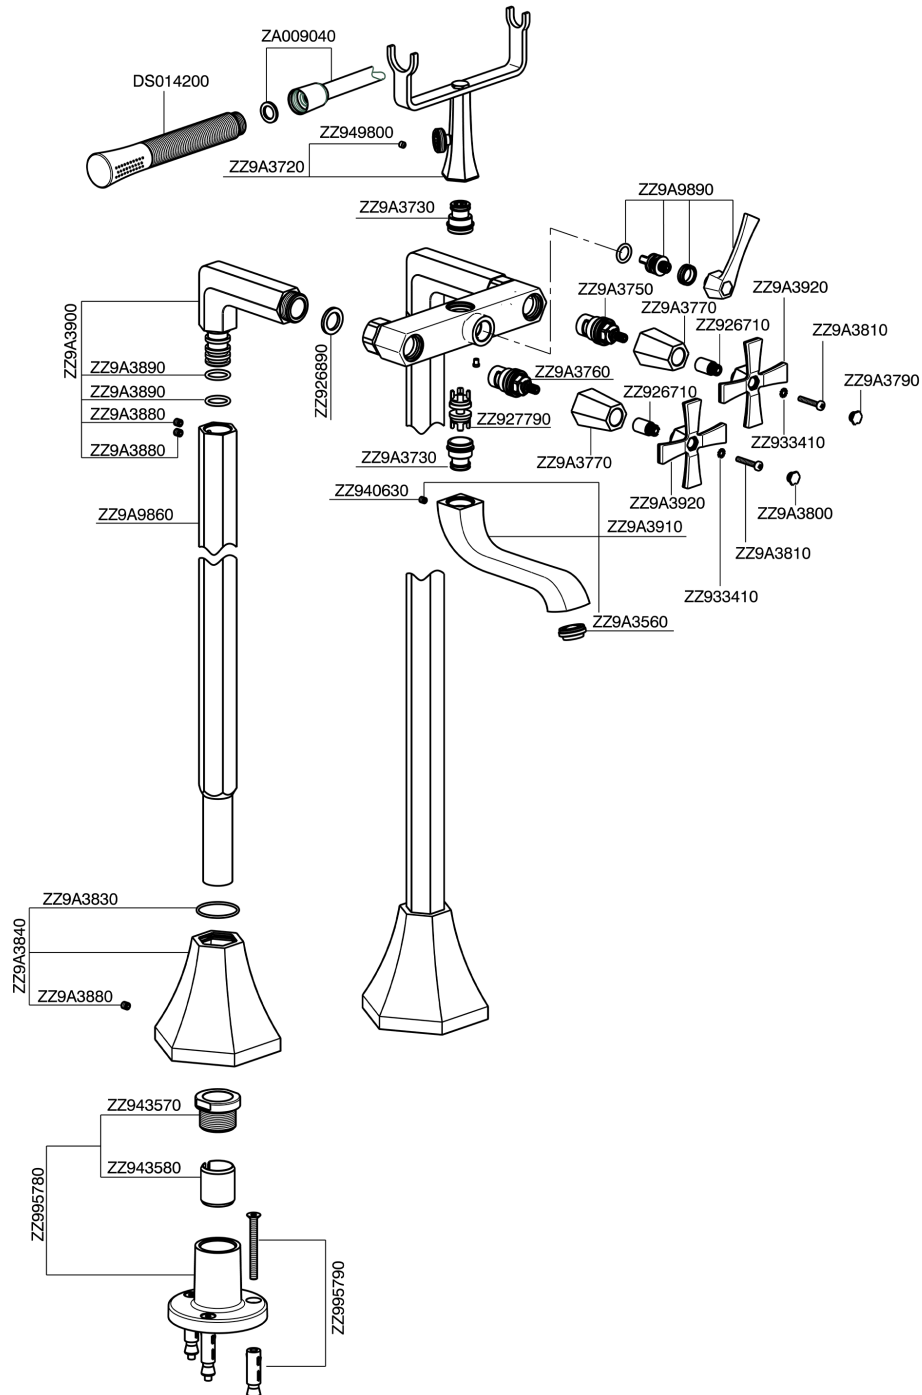

## Bath mixer, with floor mount legs CHERIE\_CX004200

CX004200

<https://en.cisal.it/bath-mixer-with-floor-mount-legs-cherie-cx004200>

2026-06-05