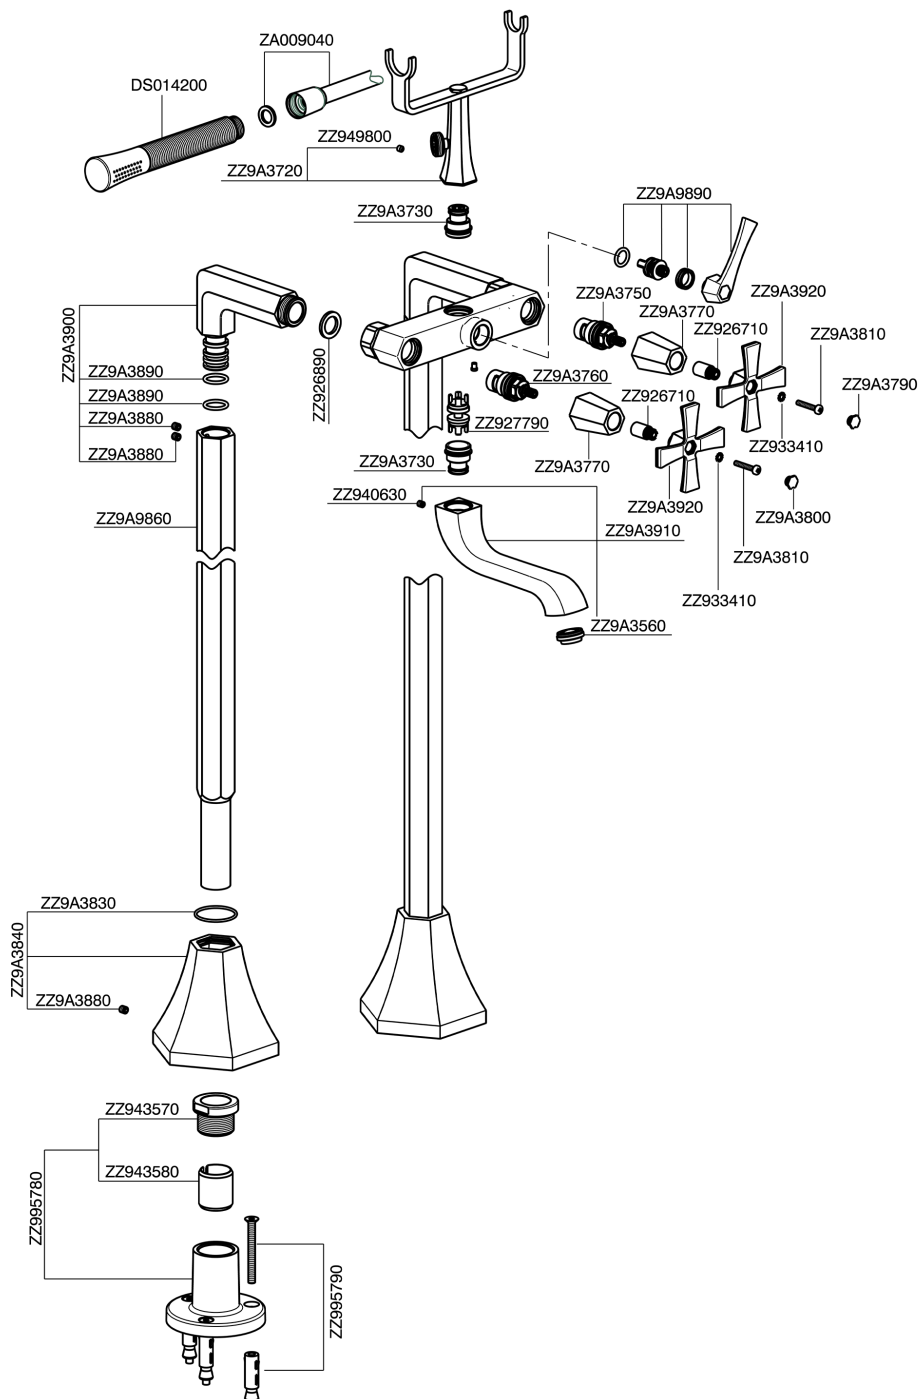

## Bath mixer, with floor mount legs CHERIE\_CX004200

CX004200

<https://en.cisal.it/bath-mixer-with-floor-mount-legs-cherie-cx004200>

2026-04-25