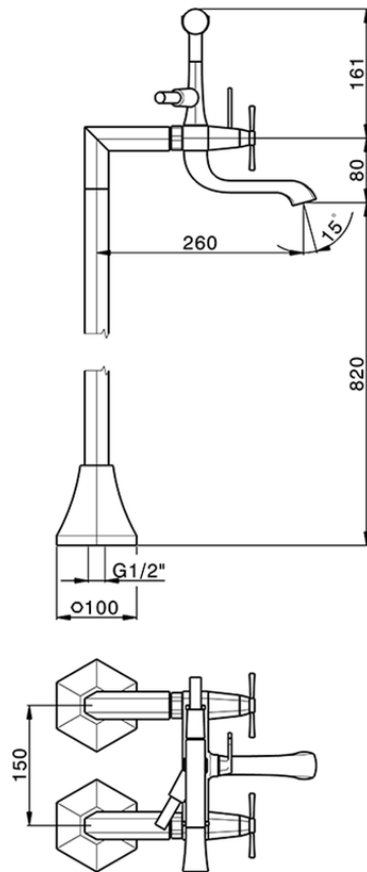

## Bath mixer, with floor mount legs CHERIE\_CX004200

CX004200

<https://en.cisal.it/bath-mixer-with-floor-mount-legs-cherie-cx004200>

2026-06-24