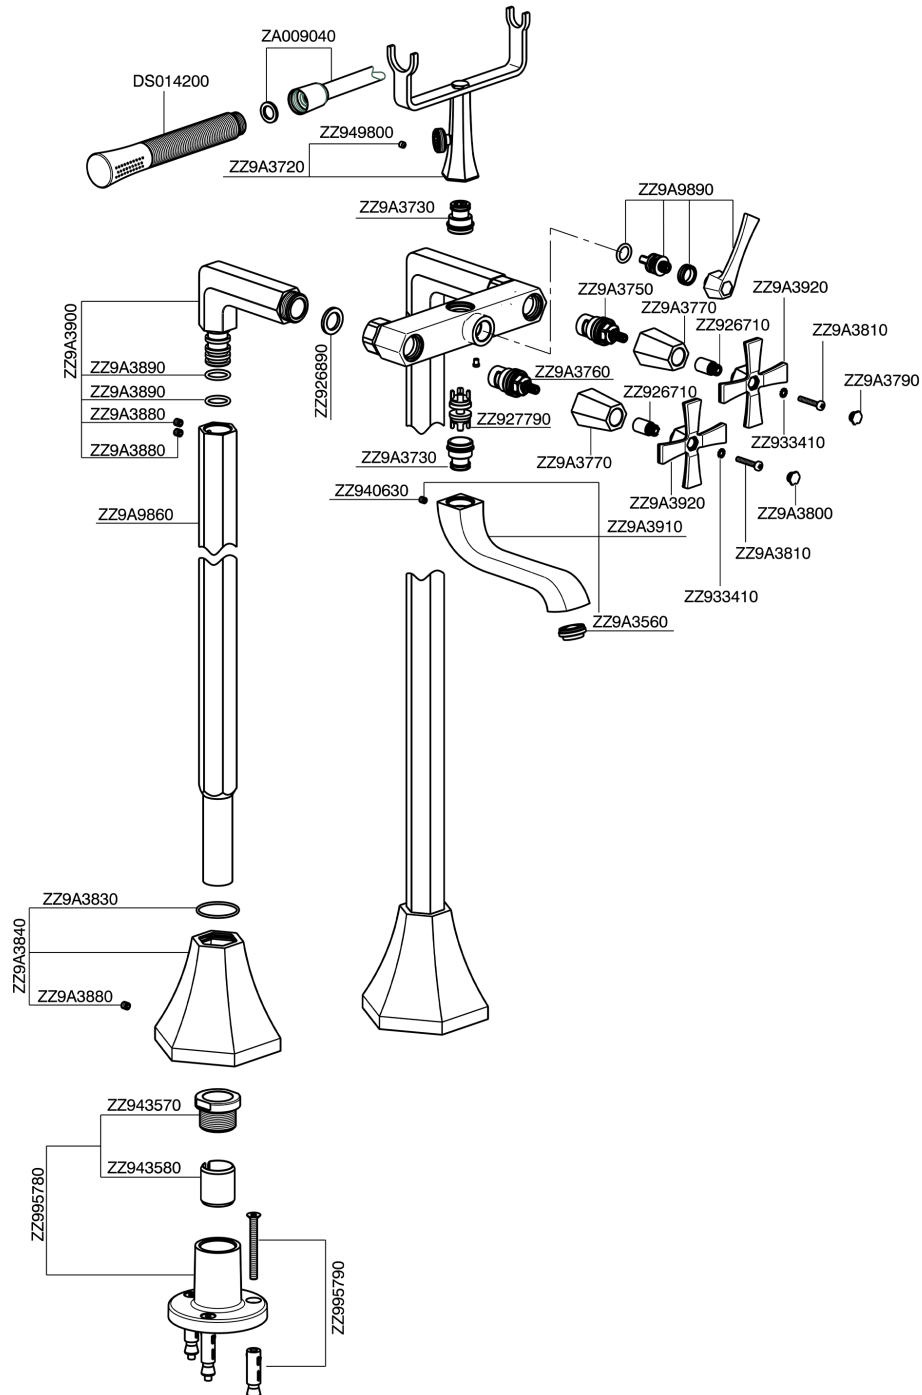

Bath mixer, with floor mount legs **CHERIE_CX004200**

MODEL **CX004200**

Bath mixer, with floor mount legs, handshower holder on cradle, Chérie Brass one spray handshower, 150 cm SUPREME smooth flexible hose

AVAILABLE FINISHINGS

- 
6T 6T Chrome/Matt Black
- 
7C 7C Gold/Matt Black
- 
7D 7D Polished Nickel/Matt Black
- 
7E 7E Rose Gold/Matt Black

CHARACTERISTICS

Bath mixer, with floor mount legs CHERIE_CX004200

CX004200

<https://en.cisal.it/bath-mixer-with-floor-mount-legs-cherie-cx004200>

2026-04-28