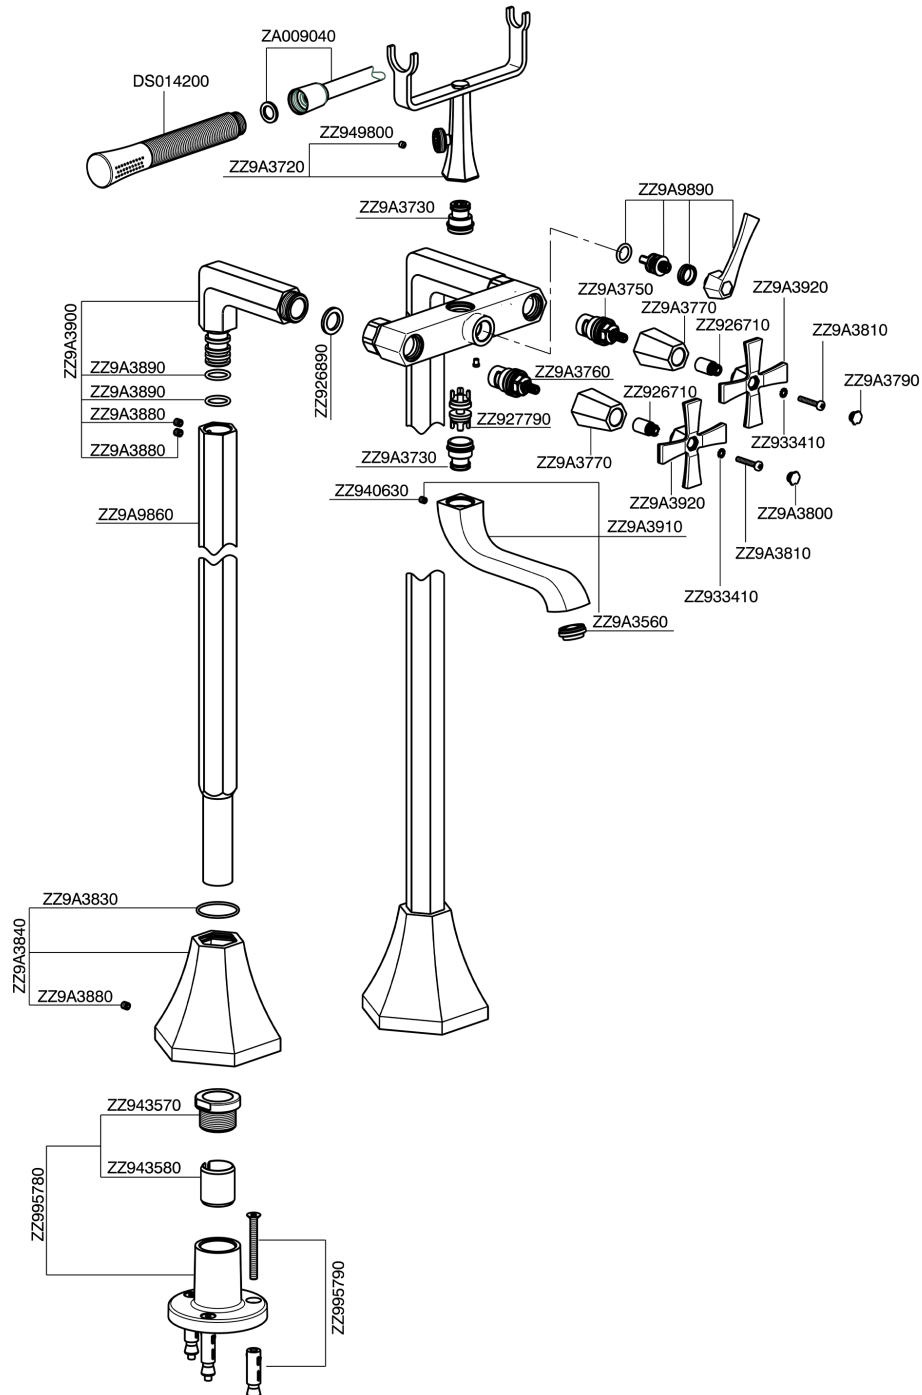

## Bath mixer, with floor mount legs **CHERIE\_CX004200**

MODEL **CX004200**

Bath mixer, with floor mount legs, handshower holder on cradle, Chérie Brass one spray handshower, 150 cm SUPREME smooth flexible hose

### AVAILABLE FINISHINGS

- 
**6T** 6T Chrome/Matt Black
- 
**7C** 7C Gold/Matt Black
- 
**7D** 7D Polished Nickel/Matt Black
- 
**7E** 7E Rose Gold/Matt Black

## Bath mixer, with floor mount legs CHERIE\_CX004200

CX004200

<https://en.cisal.it/bath-mixer-with-floor-mount-legs-cherie-cx004200>

2026-04-04