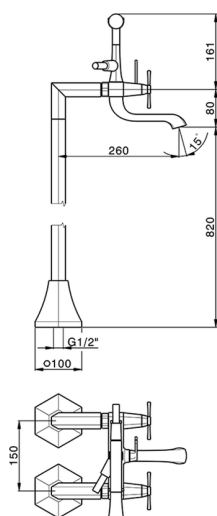

Bath mixer, with floor mount legs **CHERIE_CX004200**

MODEL **CX004200**

Bath mixer, with floor mount legs, handshower holder on cradle, Chérie Brass one spray handshower, 150 cm SUPREME smooth flexible hose

AVAILABLE FINISHINGS

- 
6T 6T Chrome/Matt Black
- 
7C 7C Gold/Matt Black
- 
7D 7D Polished Nickel/Matt Black
- 
7E 7E Rose Gold/Matt Black

CHARACTERISTICS

Bath mixer, with floor mount legs CHERIE_CX004200

CX004200

<https://en.cisal.it/bath-mixer-with-floor-mount-legs-cherie-cx004200>

2026-04-28