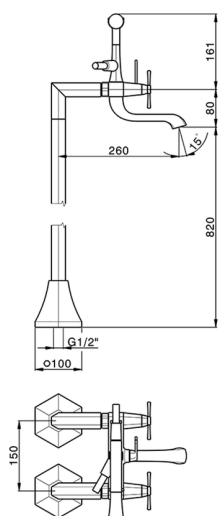

Bath mixer, with floor mount legs **CHERIE_CX004200**

MODEL **CX004200**

Bath mixer, with floor mount legs, handshower holder on cradle, Chérie Brass one spray handshower, 150 cm SUPREME smooth flexible hose

AVAILABLE FINISHINGS

- 
6T 6T Chrome/Matt Black
- 
7C 7C Gold/Matt Black
- 
7D 7D Polished Nickel/Matt Black
- 
7E 7E Rose Gold/Matt Black

CHARACTERISTICS

Bath mixer, with floor mount legs CHERIE_CX004200

CX004200

<https://en.cisal.it/bath-mixer-with-floor-mount-legs-cherie-cx004200>

2026-06-24