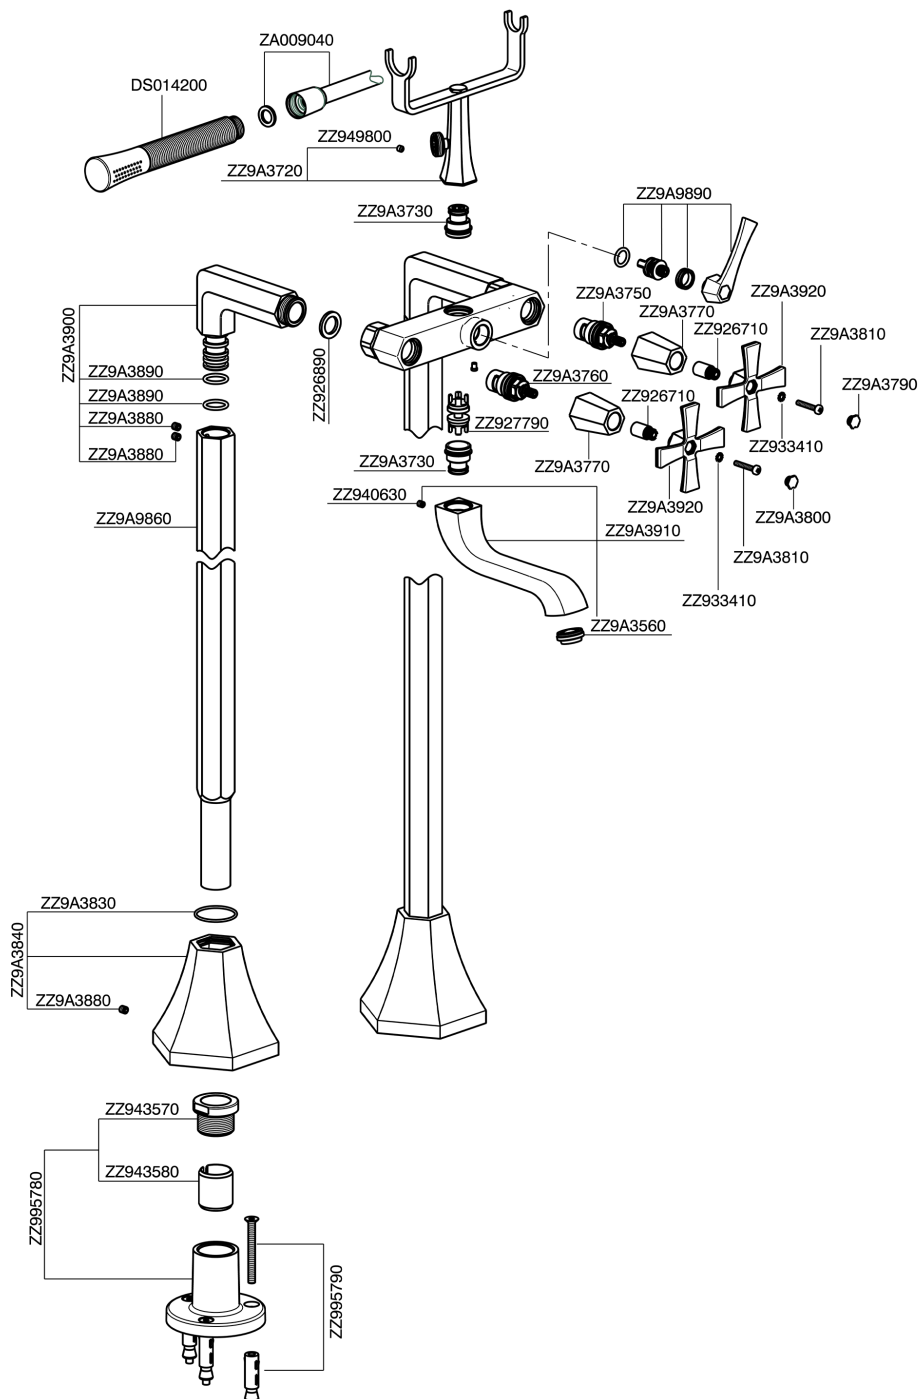

Bath mixer, with floor mount legs **CHERIE_CX004200**

MODEL **CX004200**

Bath mixer, with floor mount legs, handshower holder on cradle, Chérie Brass one spray handshower, 150 cm SUPREME smooth flexible hose

AVAILABLE FINISHINGS

- 
6T 6T Chrome/Matt Black
- 
7C 7C Gold/Matt Black
- 
7D 7D Polished Nickel/Matt Black
- 
7E 7E Rose Gold/Matt Black

CHARACTERISTICS

Bath mixer, with floor mount legs CHERIE_CX004200

CX004200

<https://en.cisal.it/bath-mixer-with-floor-mount-legs-cherie-cx004200>

2026-06-04