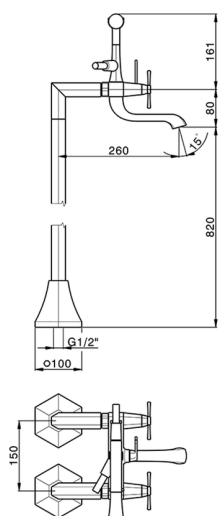

CHARACTERISTICS