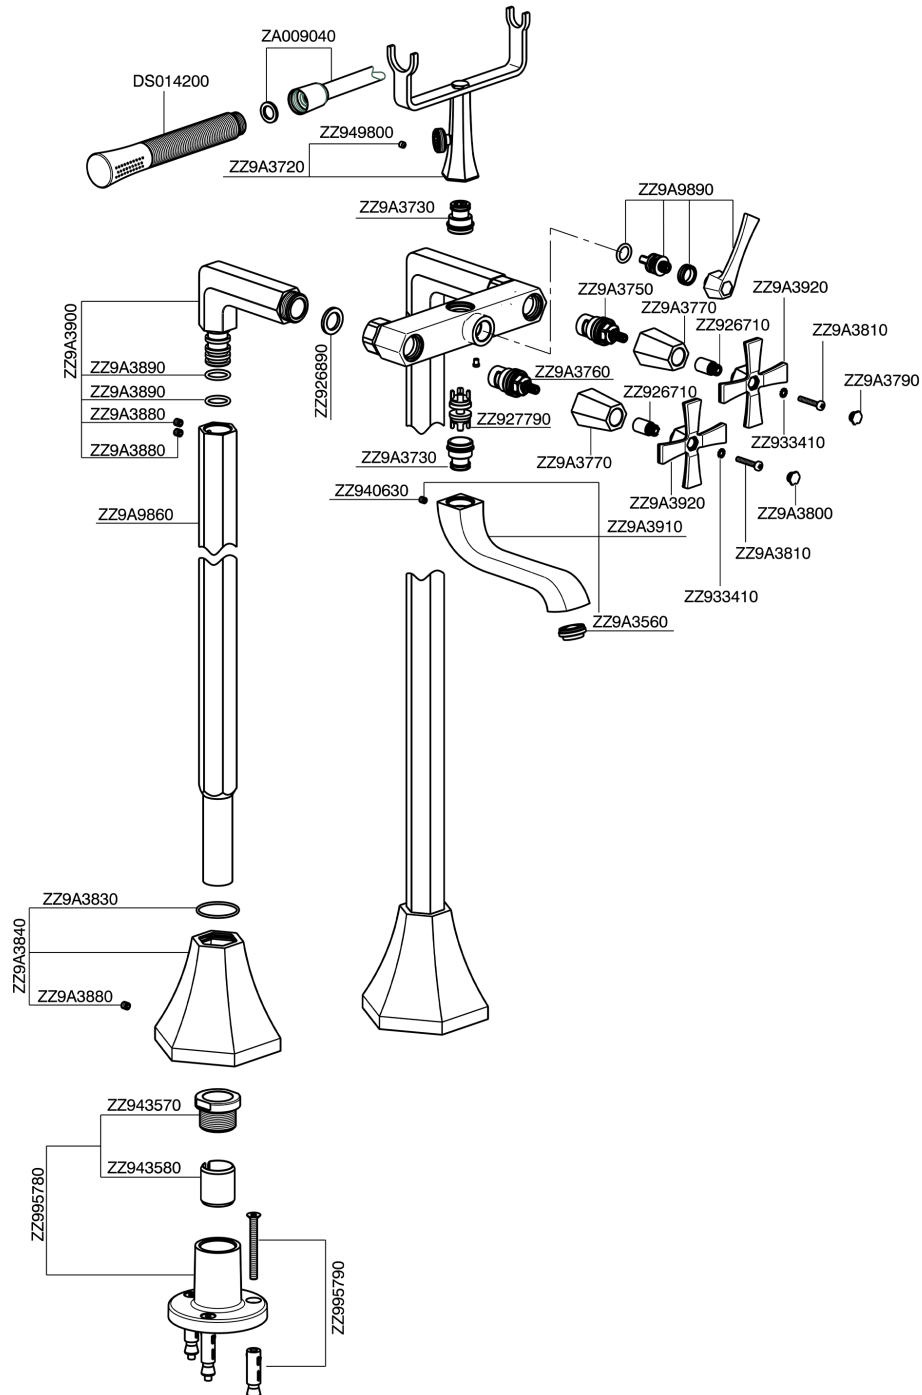

Bath mixer, with floor mount legs **CHERIE_CX004200**

MODEL **CX004200**

Bath mixer, with floor mount legs, handshower holder on cradle, Chérie Brass one spray handshower, 150 cm SUPREME smooth flexible hose

AVAILABLE FINISHINGS

- 
6T 6T Chrome/Matt Black
- 
7C 7C Gold/Matt Black
- 
7D 7D Polished Nickel/Matt Black
- 
7E 7E Rose Gold/Matt Black

CHARACTERISTICS

Bath mixer, with floor mount legs CHERIE_CX004200

CX004200

<https://en.cisal.it/bath-mixer-with-floor-mount-legs-cherie-cx004200>

2026-06-24