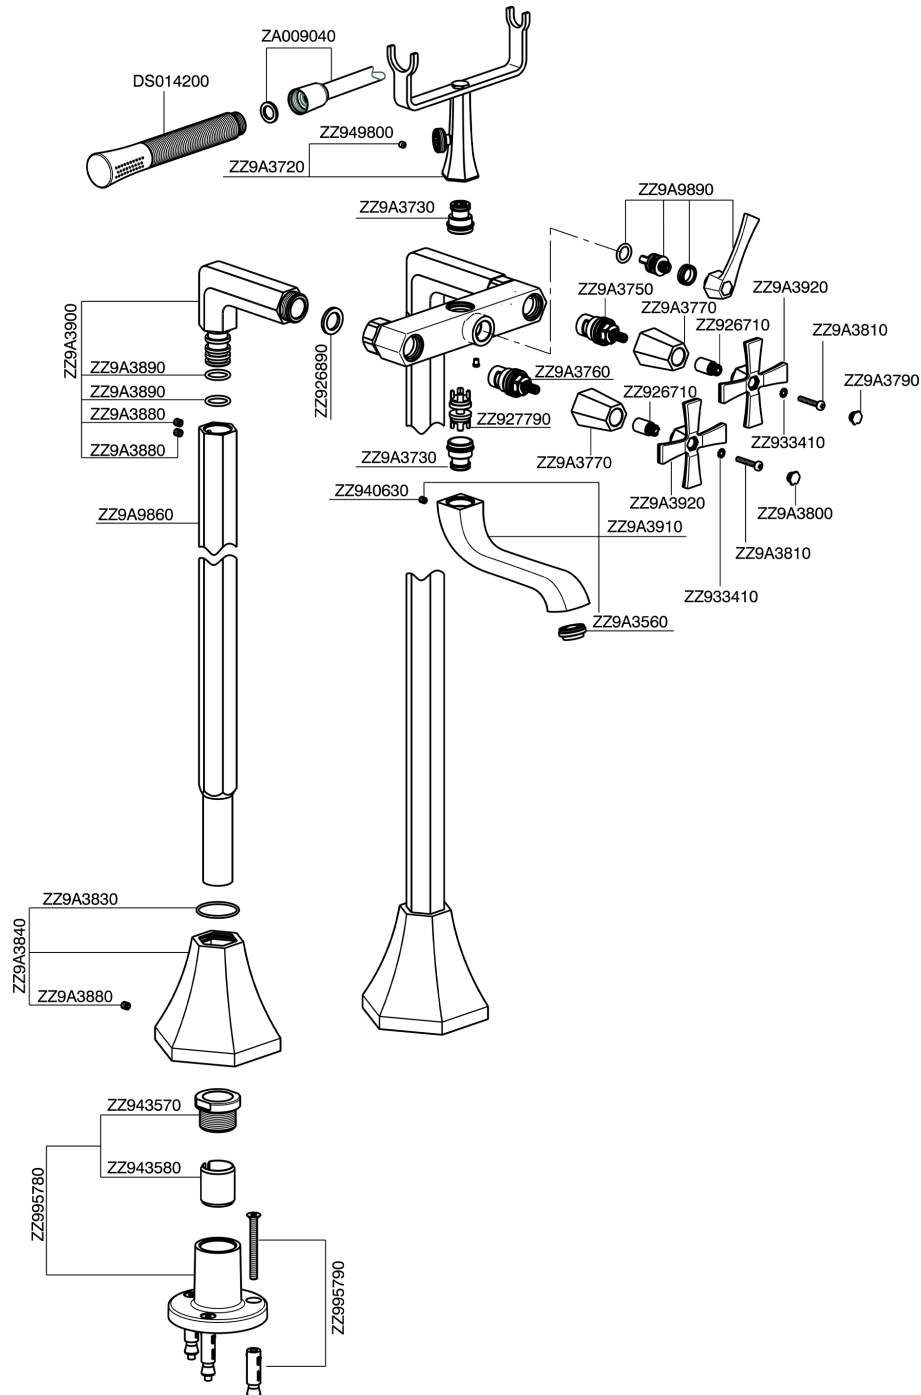

Bath mixer, with floor mount legs CHERIE_CX004200

CX004200

<https://en.cisal.it/bath-mixer-with-floor-mount-legs-cherie-cx004200>

2026-06-24