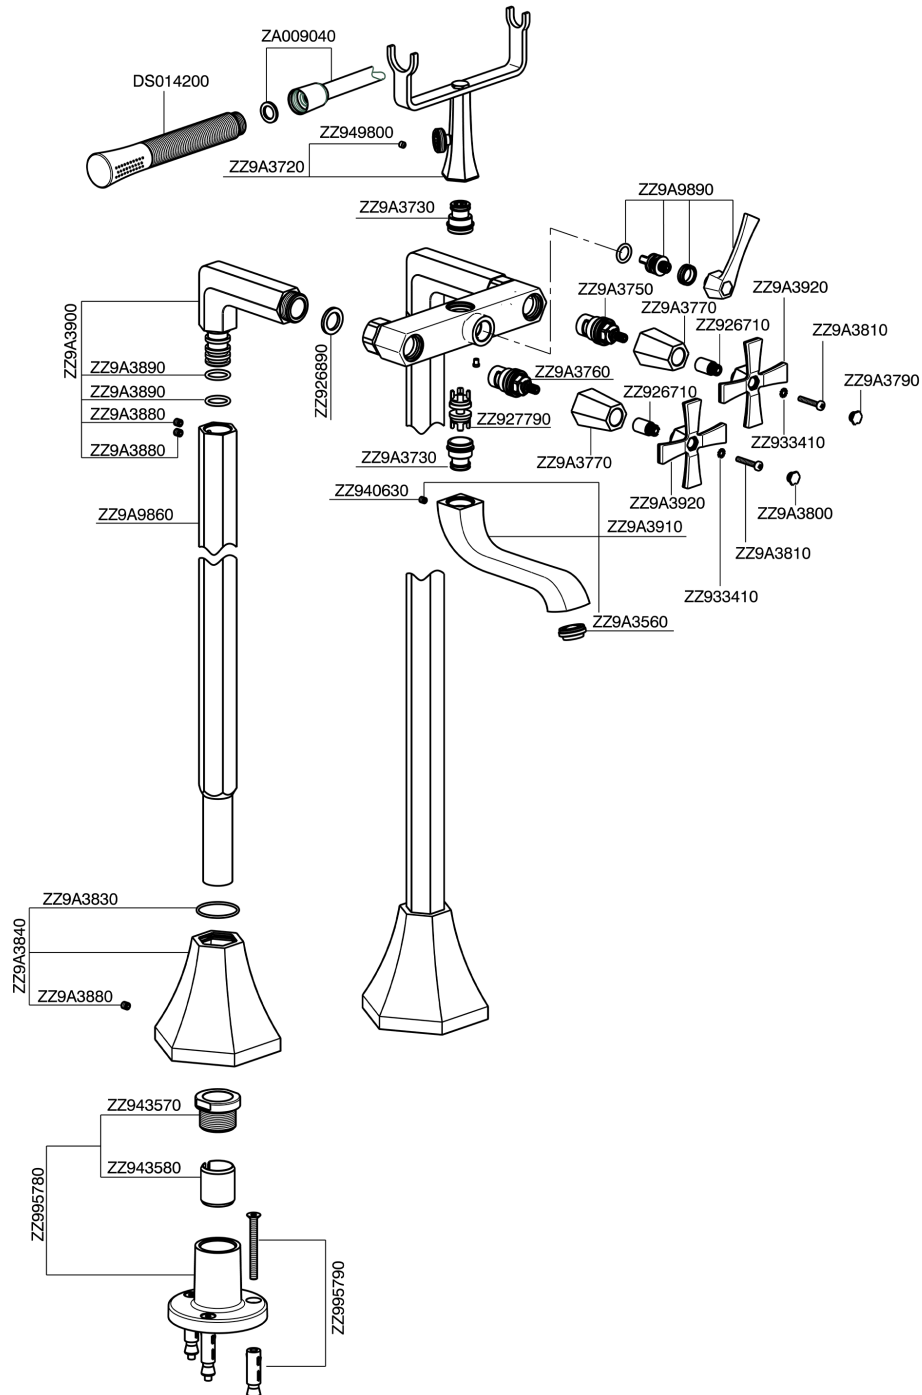

Bath mixer, with floor mount legs CHERIE_CX004200

CX004200

<https://en.cisal.it/bath-mixer-with-floor-mount-legs-cherie-cx004200>

2026-04-04