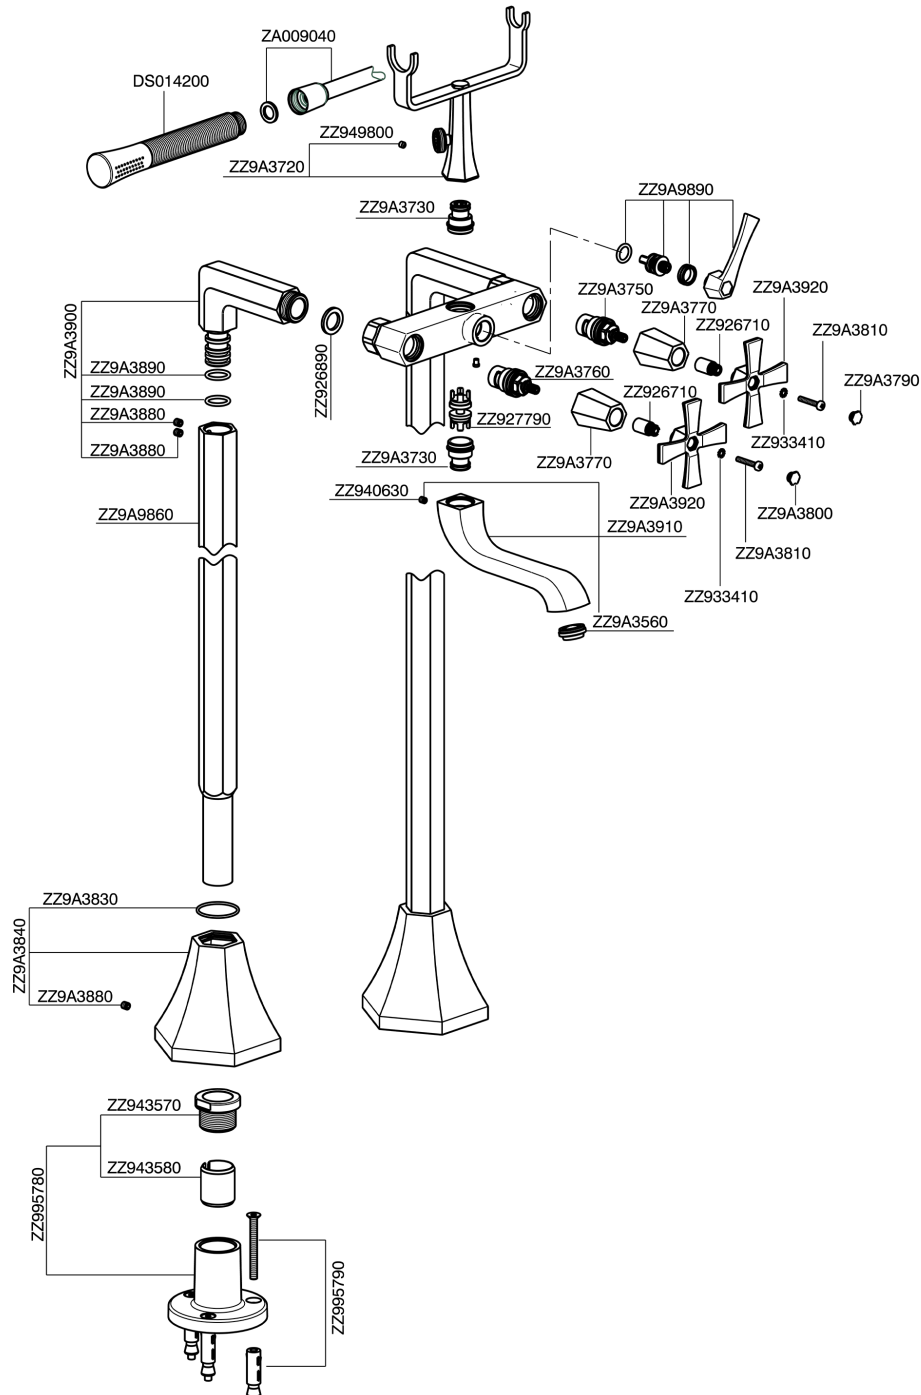

## Bath mixer, with floor mount legs CHERIE\_CX004200

CX004200

<https://en.cisal.it/bath-mixer-with-floor-mount-legs-cherie-cx004200>

2026-04-24