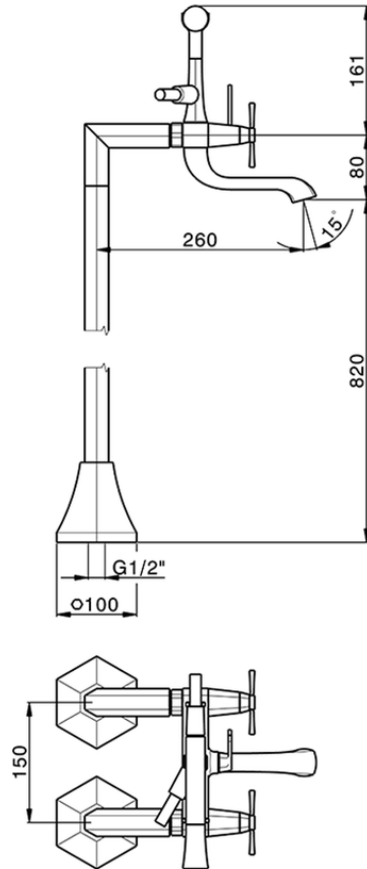

Bath mixer, with floor mount legs CHERIE_CX004200

CX004200

<https://en.cisal.it/bath-mixer-with-floor-mount-legs-cherie-cx004200>

2026-06-04