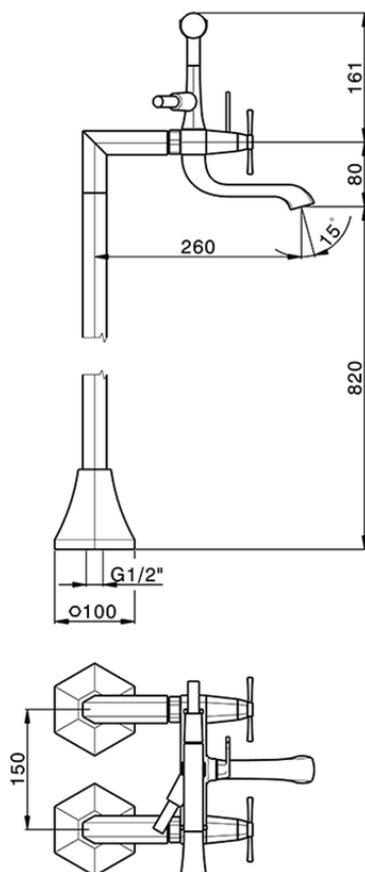

Bath mixer, with floor mount legs CHERIE_CX004200

CX004200

<https://en.cisal.it/bath-mixer-with-floor-mount-legs-cherie-cx004200>

2026-04-24