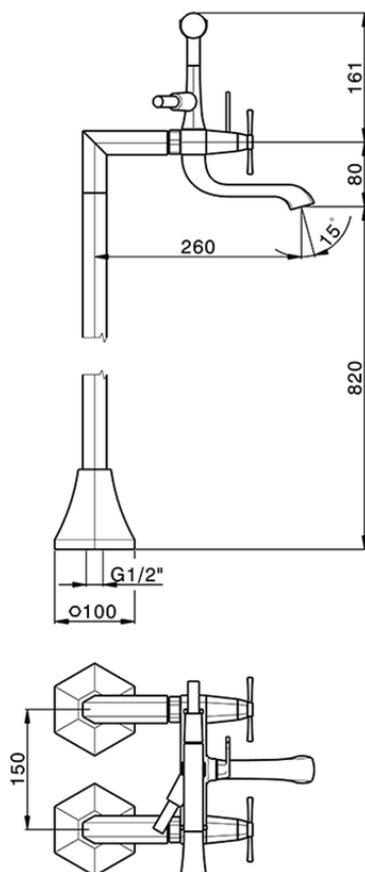

Bath mixer, with floor mount legs CHERIE_CX004200

CX004200

<https://en.cisal.it/bath-mixer-with-floor-mount-legs-cherie-cx004200>

2026-05-15