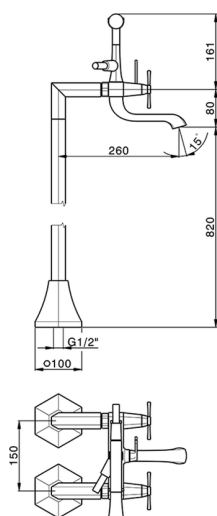

Bath mixer, with floor mount legs **CHERIE_CX004200**

MODEL **CX004200**

Bath mixer, with floor mount legs, handshower holder on cradle, Chérie Brass one spray handshower, 150 cm SUPREME smooth flexible hose

AVAILABLE FINISHINGS

- 
6T 6T Chrome/Matt Black
- 
7C 7C Gold/Matt Black
- 
7D 7D Polished Nickel/Matt Black
- 
7E 7E Rose Gold/Matt Black

CHARACTERISTICS

Bath mixer, with floor mount legs CHERIE_CX004200

CX004200

<https://en.cisal.it/bath-mixer-with-floor-mount-legs-cherie-cx004200>

2026-04-25