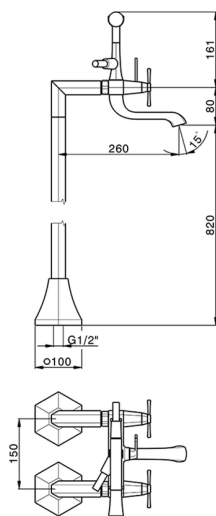

CHARACTERISTICS