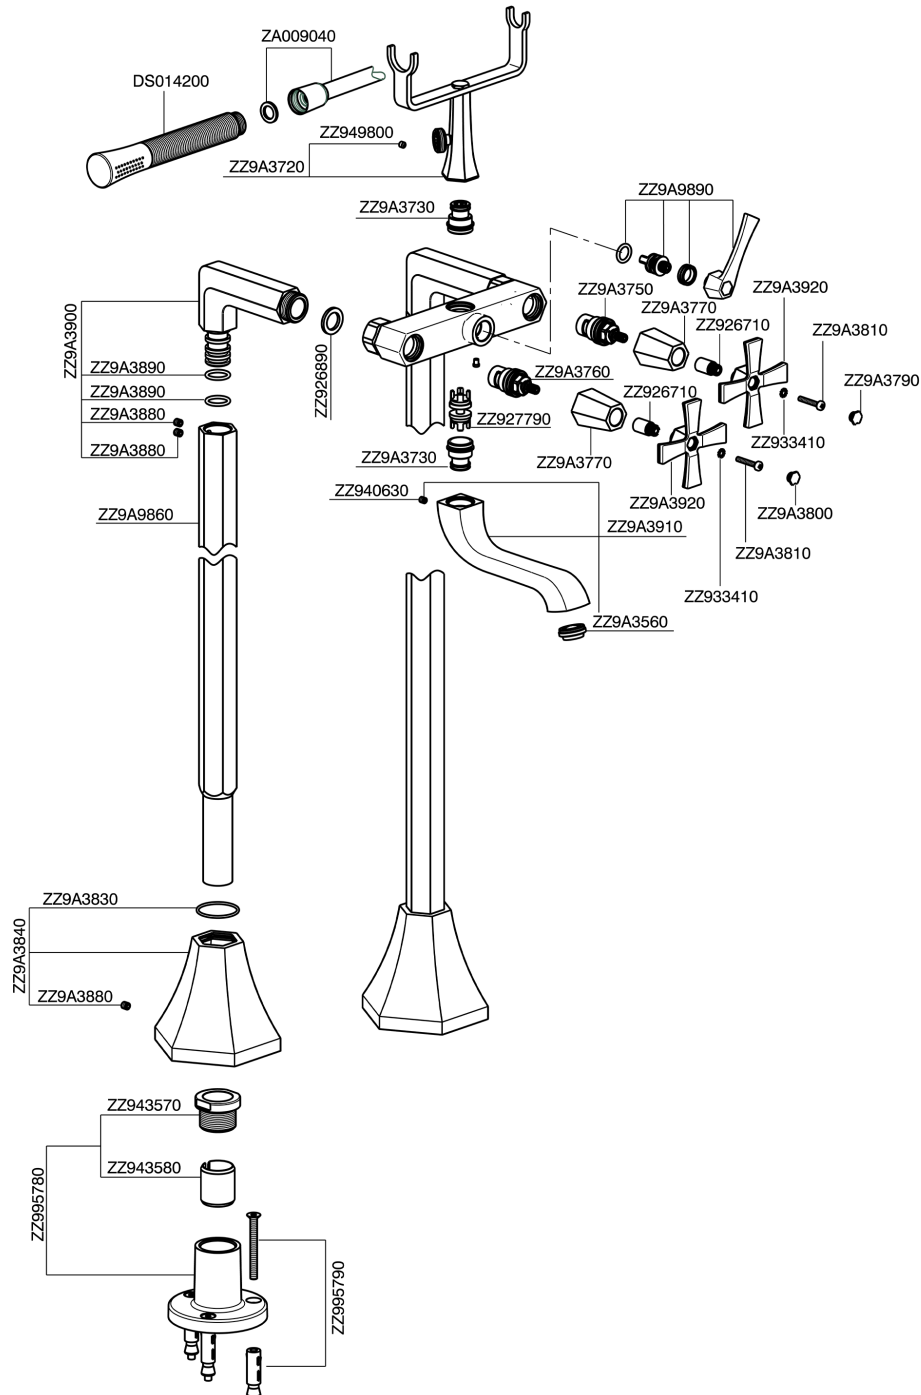

Bath mixer, with floor mount legs **CHERIE_CX004200**

MODEL **CX004200**

Bath mixer, with floor mount legs, handshower holder on cradle, Chérie Brass one spray handshower, 150 cm SUPREME smooth flexible hose

AVAILABLE FINISHINGS

- 
6T 6T Chrome/Matt Black
- 
7C 7C Gold/Matt Black
- 
7D 7D Polished Nickel/Matt Black
- 
7E 7E Rose Gold/Matt Black

CHARACTERISTICS

Bath mixer, with floor mount legs CHERIE_CX004200

CX004200

<https://en.cisal.it/bath-mixer-with-floor-mount-legs-cherie-cx004200>

2026-04-25