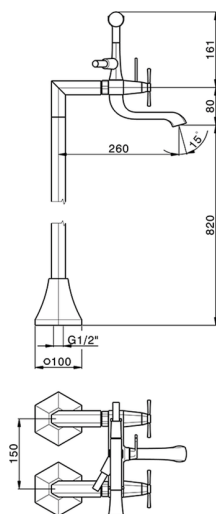

Bath mixer, with floor mount legs **CHERIE_CX004200**

MODEL **CX004200**

Bath mixer, with floor mount legs, handshower holder on cradle, Chérie Brass one spray handshower, 150 cm SUPREME smooth flexible hose

AVAILABLE FINISHINGS

- 
6T 6T Chrome/Matt Black
- 
7C 7C Gold/Matt Black
- 
7D 7D Polished Nickel/Matt Black
- 
7E 7E Rose Gold/Matt Black

CHARACTERISTICS

Bath mixer, with floor mount legs CHERIE_CX004200

CX004200

<https://en.cisal.it/bath-mixer-with-floor-mount-legs-cherie-cx004200>

2026-04-04