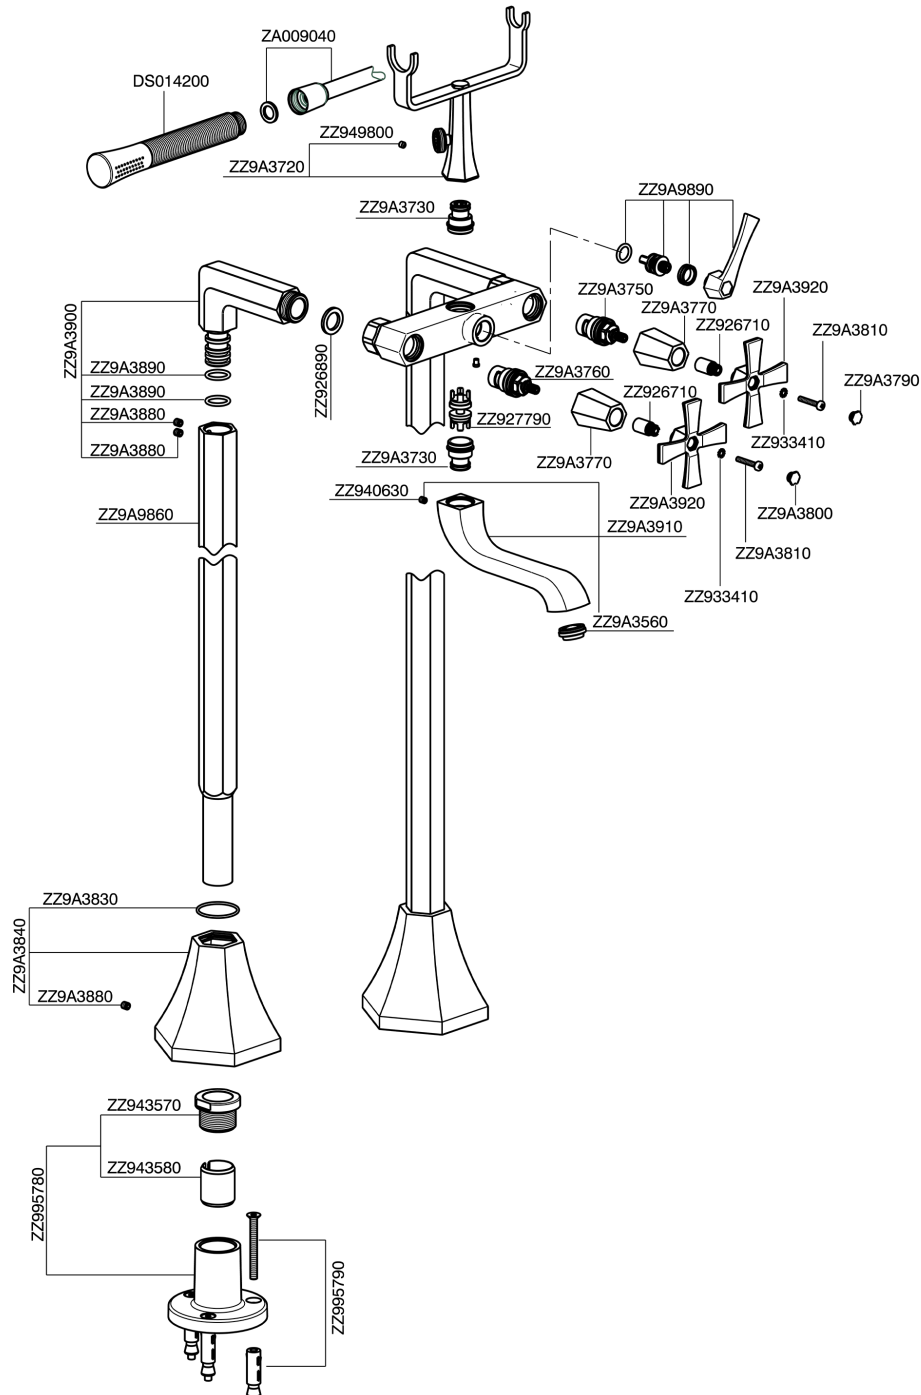

Bath mixer, with floor mount legs **CHERIE_CX004200**

MODEL **CX004200**

Bath mixer, with floor mount legs, handshower holder on cradle, Chérie Brass one spray handshower, 150 cm SUPREME smooth flexible hose

AVAILABLE FINISHINGS

- 
6T 6T Chrome/Matt Black
- 
7C 7C Gold/Matt Black
- 
7D 7D Polished Nickel/Matt Black
- 
7E 7E Rose Gold/Matt Black

CHARACTERISTICS

Bath mixer, with floor mount legs CHERIE_CX004200

CX004200

<https://en.cisal.it/bath-mixer-with-floor-mount-legs-cherie-cx004200>

2026-04-04