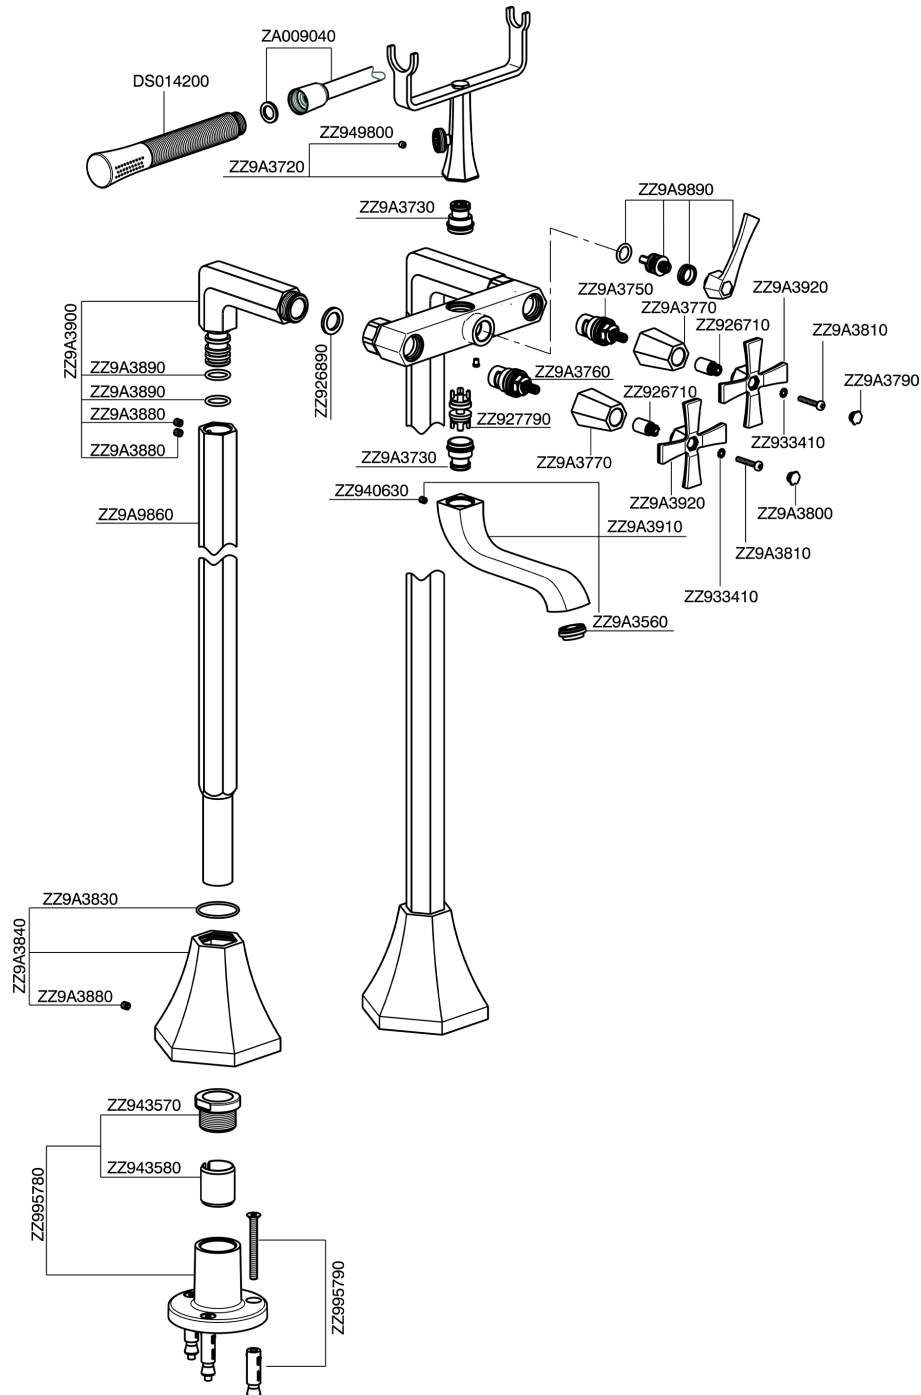

Bath mixer, with floor mount legs CHERIE_CX004200

CX004200

<https://en.cisal.it/bath-mixer-with-floor-mount-legs-cherie-cx004200>

2026-06-04