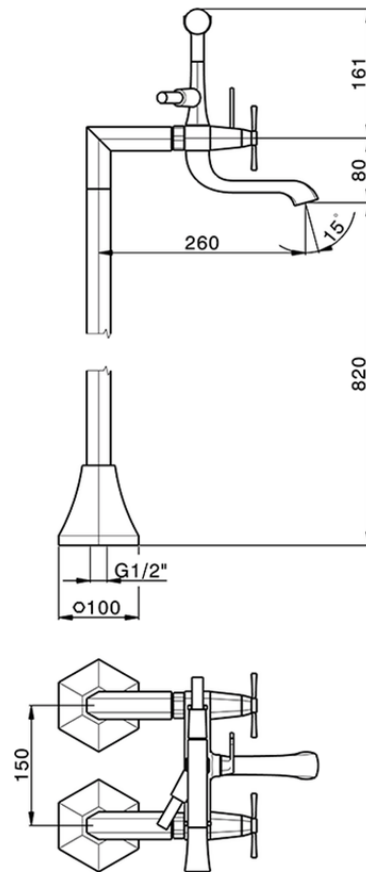

Bath mixer, with floor mount legs CHERIE_CX004200

CX004200

<https://en.cisal.it/bath-mixer-with-floor-mount-legs-cherie-cx004200>

2026-04-04