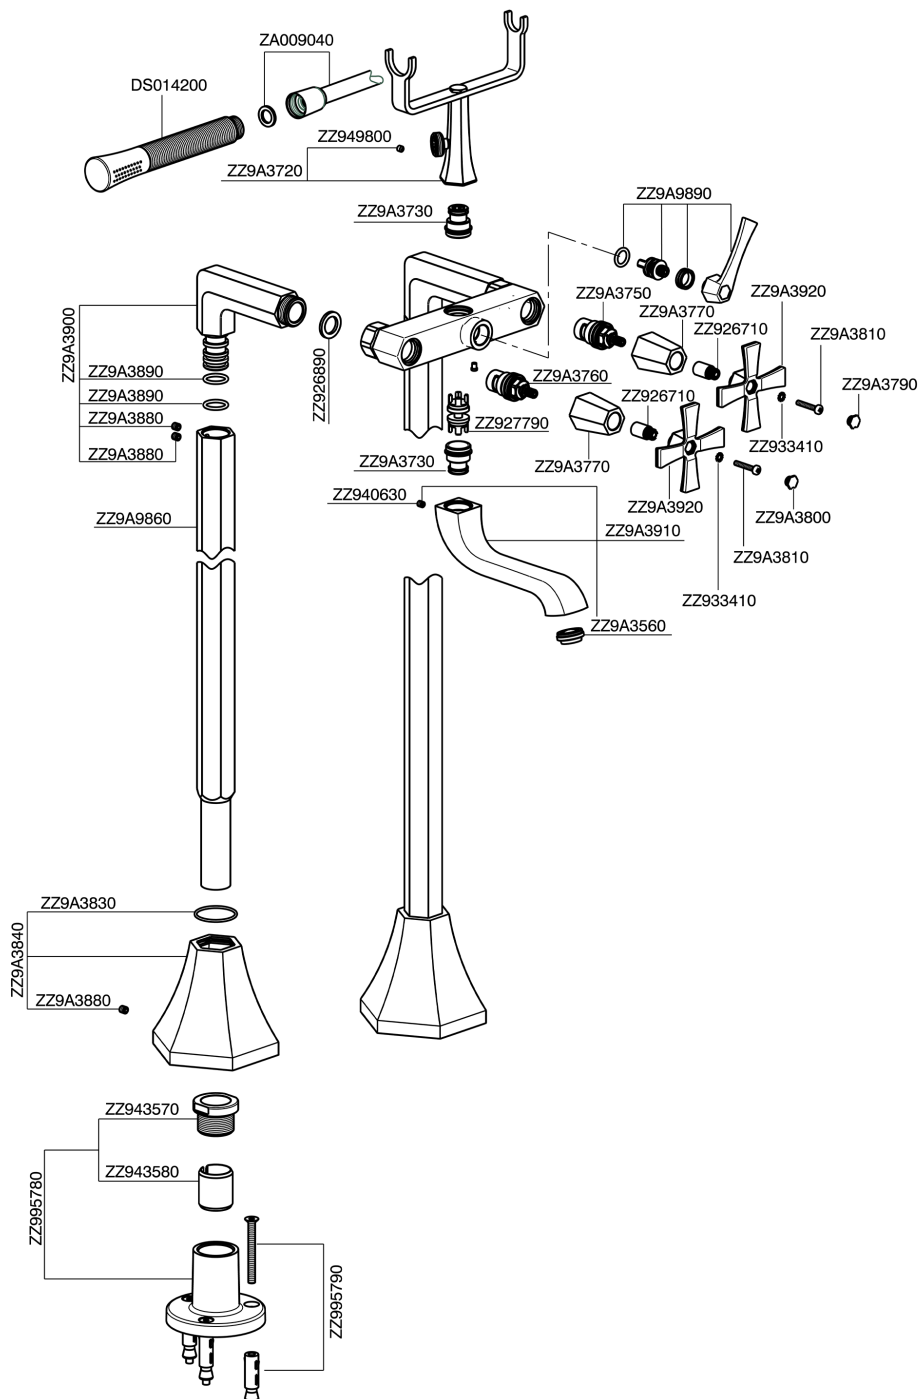

## Bath mixer, with floor mount legs **CHERIE\_CX004200**

MODEL **CX004200**

Bath mixer, with floor mount legs, handshower holder on cradle, Chérie Brass one spray handshower, 150 cm SUPREME smooth flexible hose

## Bath mixer, with floor mount legs CHERIE\_CX004200

CX004200

<https://en.cisal.it/bath-mixer-with-floor-mount-legs-cherie-cx004200>

2026-06-05