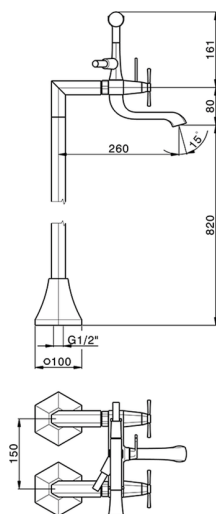

CHARACTERISTICS