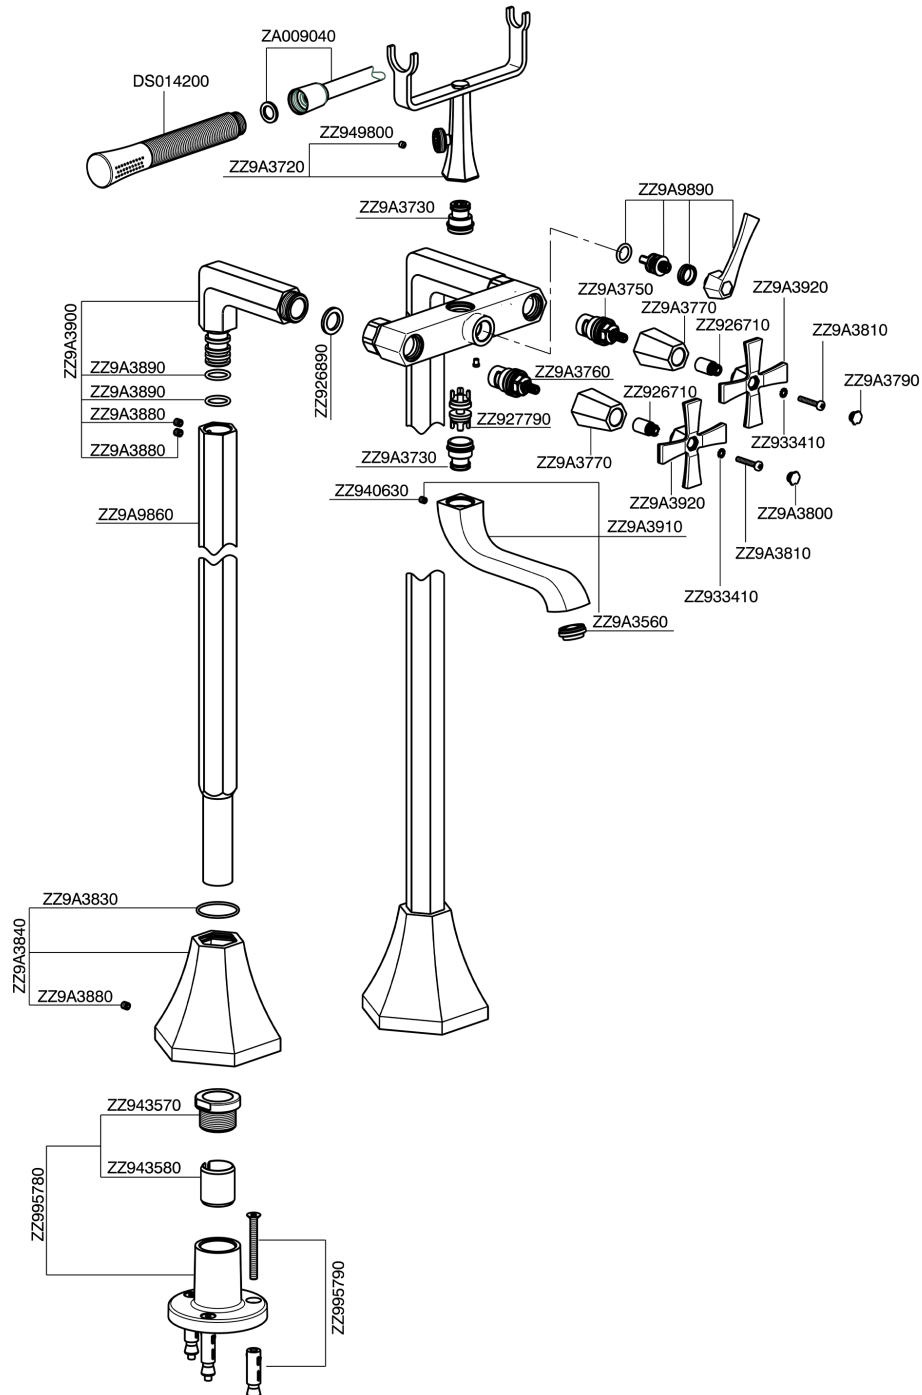

## Bath mixer, with floor mount legs **CHERIE\_CX004200**

MODEL **CX004200**

Bath mixer, with floor mount legs, handshower holder on cradle, Chérie Brass one spray handshower, 150 cm SUPREME smooth flexible hose

### AVAILABLE FINISHINGS

- 
**6T** 6T Chrome/Matt Black
- 
**7C** 7C Gold/Matt Black
- 
**7D** 7D Polished Nickel/Matt Black
- 
**7E** 7E Rose Gold/Matt Black

## Bath mixer, with floor mount legs CHERIE\_CX004200

CX004200

<https://en.cisal.it/bath-mixer-with-floor-mount-legs-cherie-cx004200>

2026-05-15