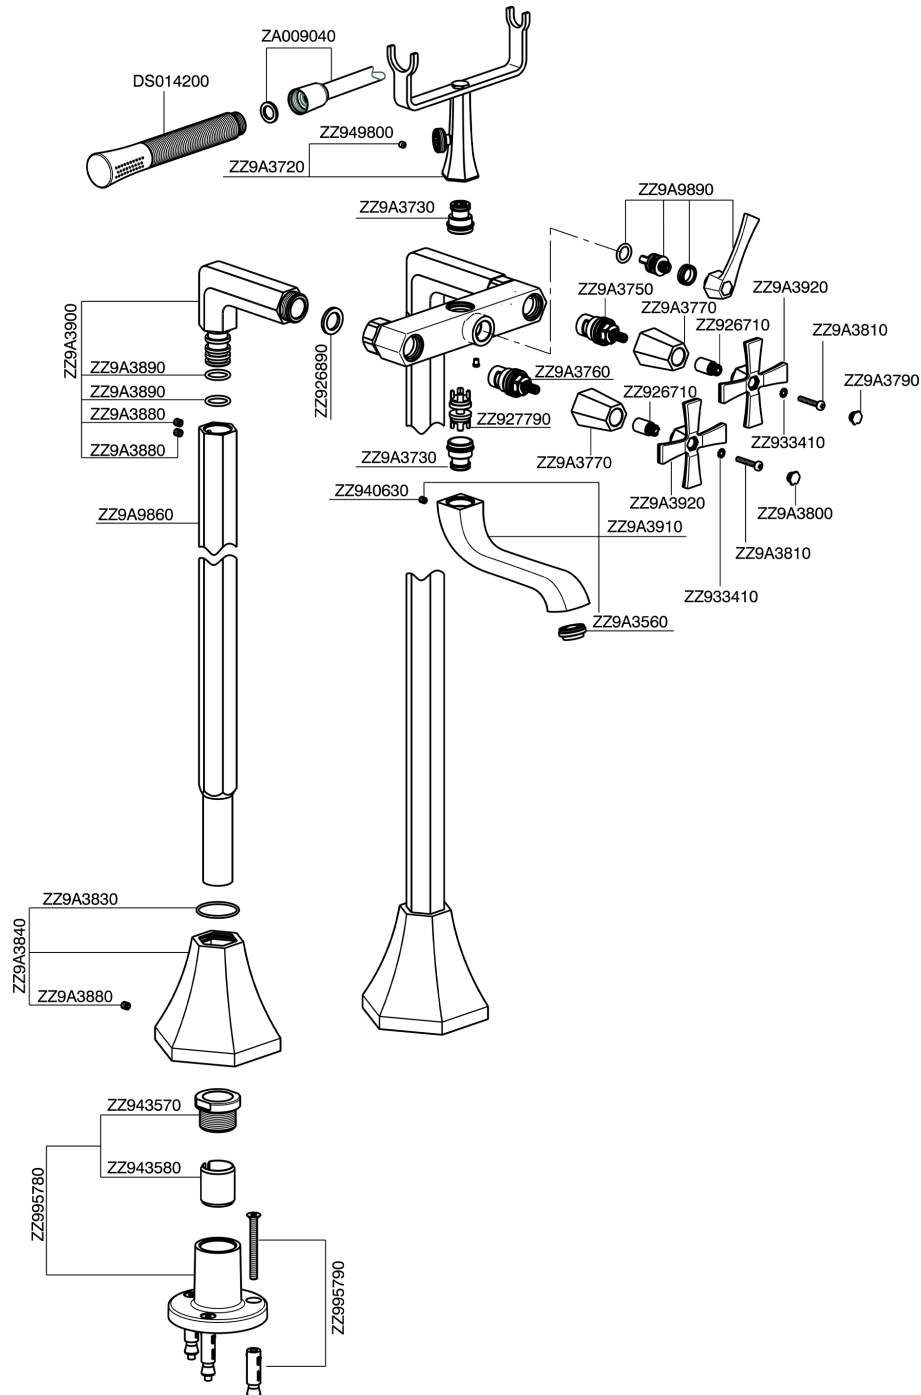

## Bath mixer, with floor mount legs CHERIE\_CX004200

CX004200

<https://en.cisal.it/bath-mixer-with-floor-mount-legs-cherie-cx004200>

2026-05-15