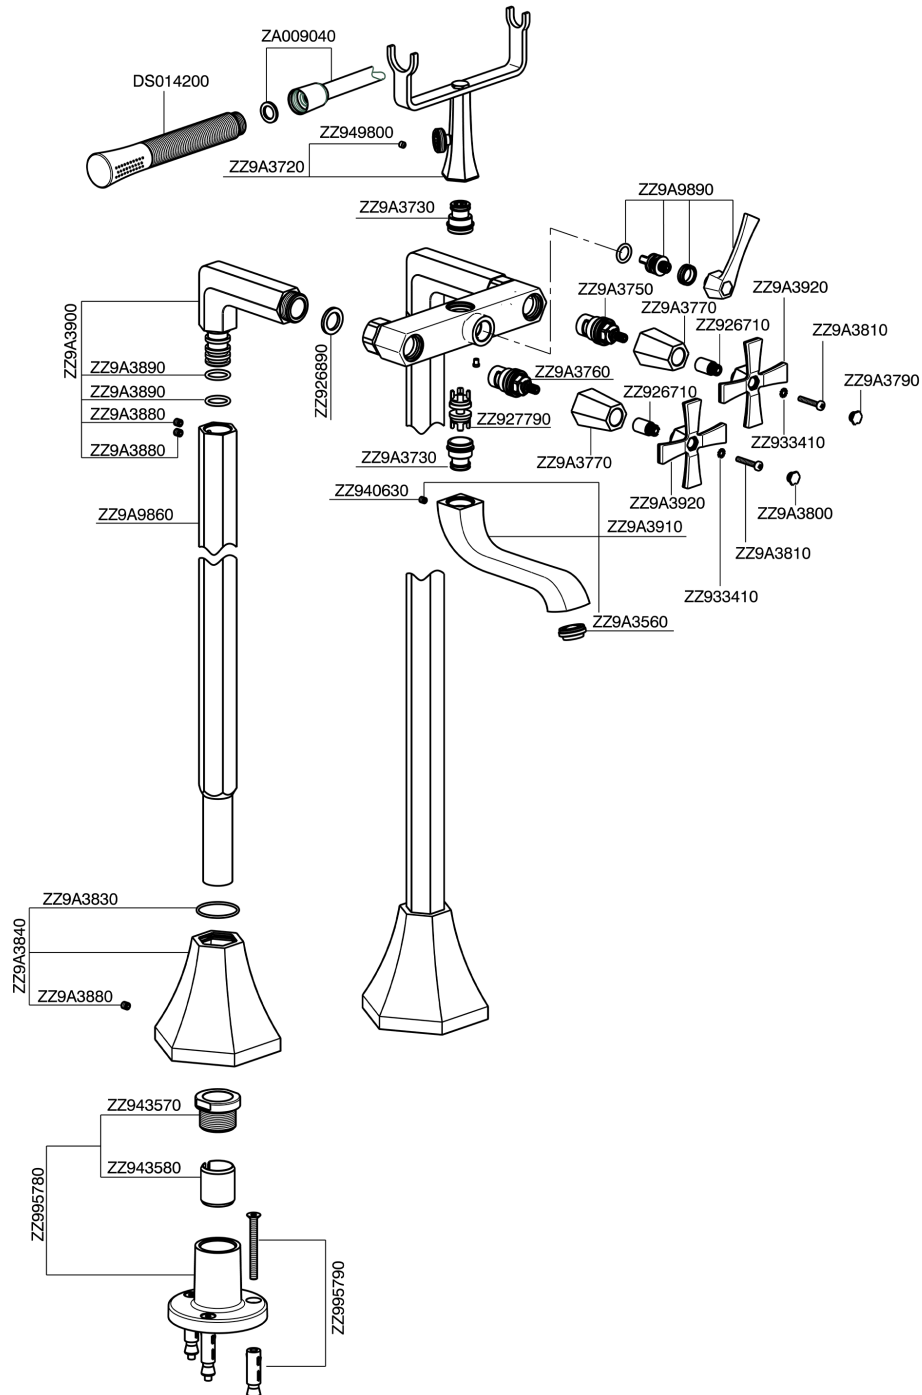

Bath mixer, with floor mount legs CHERIE_CX004200

CX004200

<https://en.cisal.it/bath-mixer-with-floor-mount-legs-cherie-cx004200>

2026-06-05