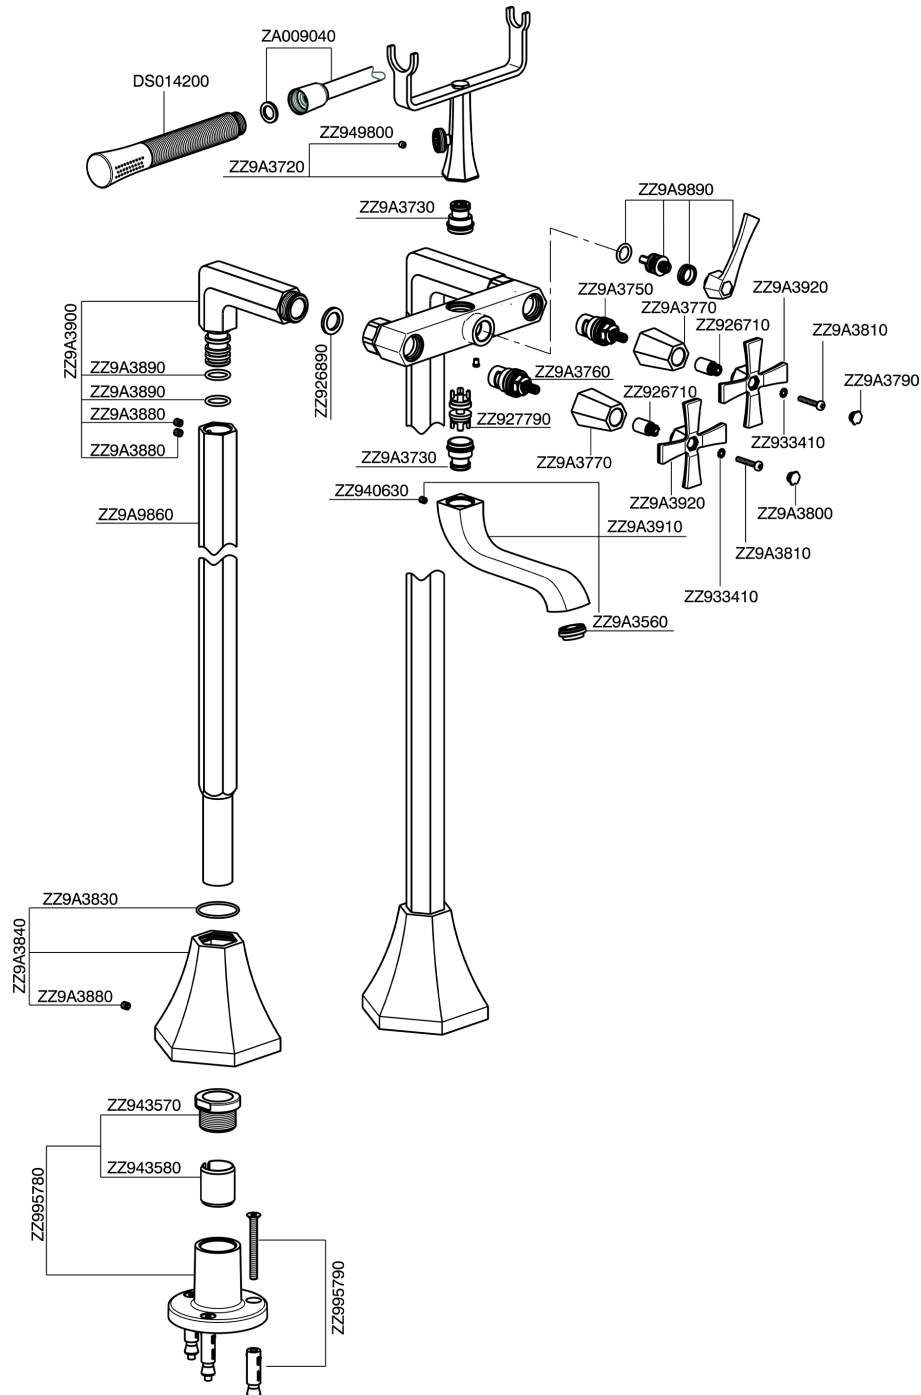

Bath mixer, with floor mount legs CHERIE_CX004200

CX004200

<https://en.cisal.it/bath-mixer-with-floor-mount-legs-cherie-cx004200>

2026-04-04