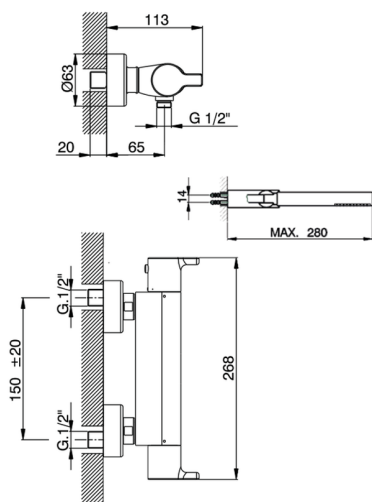

Thermostatic shower mixer, with shower set TENDER_C2D01010

MODEL **C2D01010**

Thermostatic shower mixer, with shower set, wall mounted adjustable handshower bracket, ABS 26 mm minimalistic one spray handshower, 150 cm Brass Flexible Hose

AVAILABLE FINISHINGS

CHARACTERISTICS

Cartridge Spare Parts **22.03A.AR - ZZ97080004**

Argo 1 (short filter) Thermostatic Valve

Thermostatic

The Cisal thermostatic is your personal water manager, helping you to handle, control and save water and energy.

Thermostatic shower mixer, with shower set TENDER_C2D01010

C2D01010

<https://en.cisal.it/thermostatic-shower-mixer-with-shower-set-tender-c2d01010>

2026-04-29