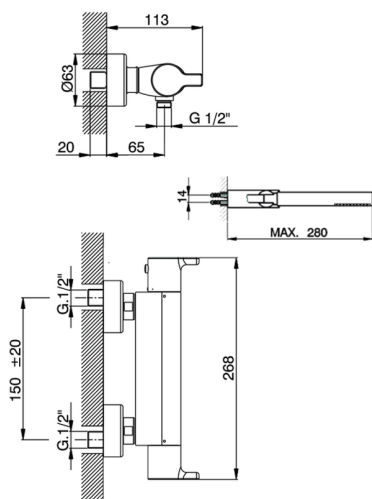

Thermostatic shower mixer, with shower set TENDER_C2D01010

MODEL **C2D01010**

Thermostatic shower mixer, with shower set, wall mounted adjustable handshower bracket, ABS 26 mm minimalistic one spray handshower, 150 cm Brass Flexible Hose

AVAILABLE FINISHINGS

CHARACTERISTICS

Cartridge Spare Parts **22.03A.AR - ZZ97080004**

Argo 1 (short filter) Thermostatic Valve

Thermostatic

The Cisal thermostatic is your personal water manager, helping you to handle, control and save water and energy.