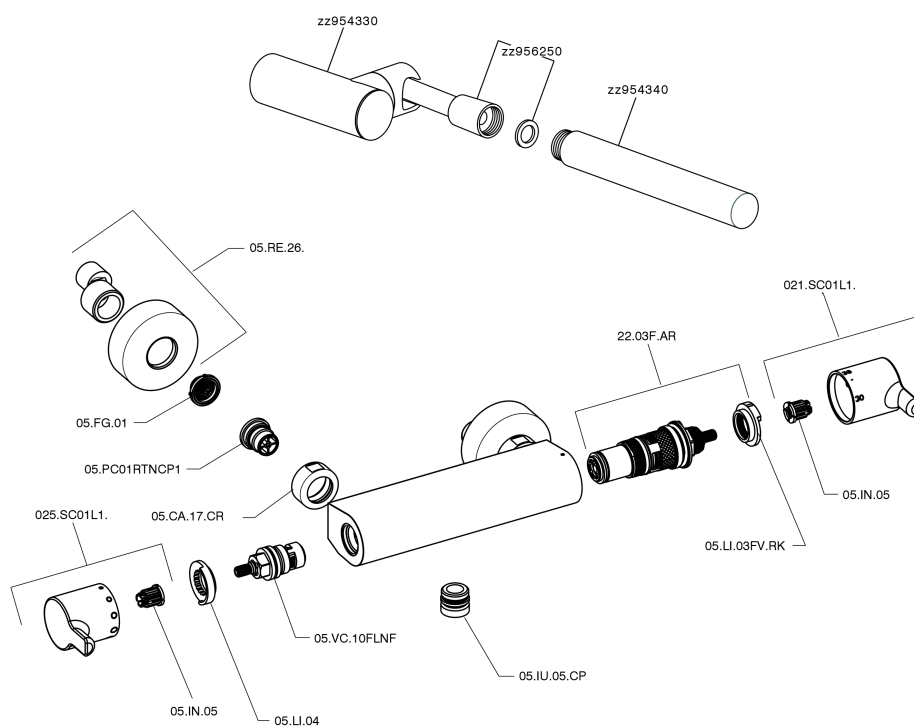

Thermostatic shower mixer, with shower set TENDER_C2D01010

MODEL **C2D01010**

Thermostatic shower mixer, with shower set, wall mounted adjustable handshower bracket, ABS 26 mm minimalistic one spray handshower, 150 cm Brass Flexible Hose

AVAILABLE FINISHINGS

CHARACTERISTICS

Cartridge Spare Parts **22.03A.AR - ZZ97080004**

Argo 1 (short filter) Thermostatic Valve

Thermostatic

The Cisal thermostatic is your personal water manager, helping you to handle, control and save water and energy.

Thermostatic shower mixer, with shower set TENDER_C2D01010

C2D01010

<https://en.cisal.it/thermostatic-shower-mixer-with-shower-set-tender-c2d01010>

2026-04-29