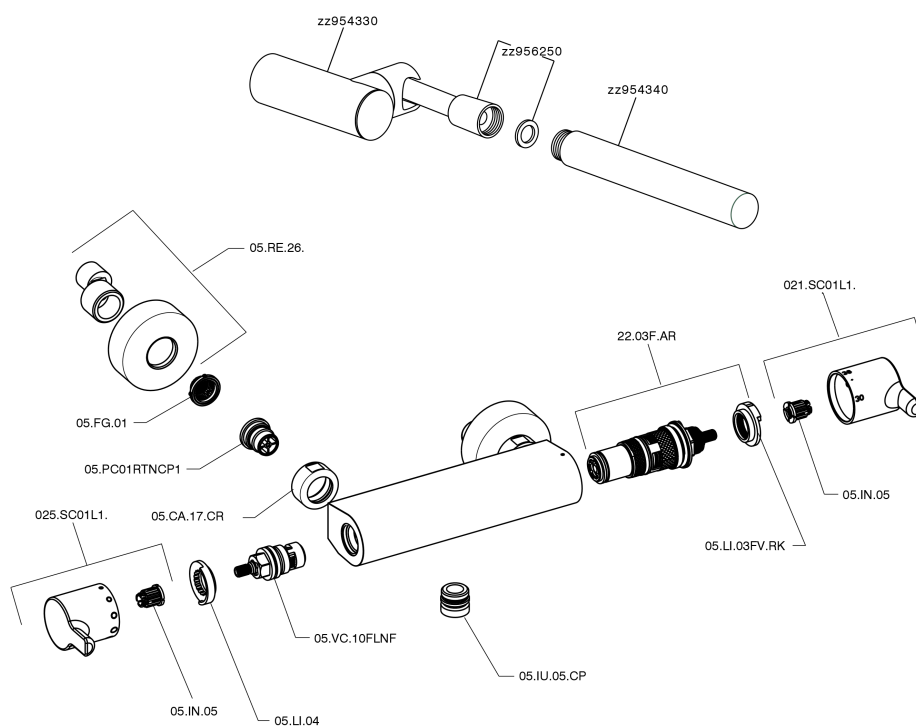

Thermostatic shower mixer, with shower set TENDER_C2D01010

MODEL **C2D01010**

Thermostatic shower mixer, with shower set, wall mounted adjustable handshower bracket, ABS 26 mm minimalistic one spray handshower, 150 cm Brass Flexible Hose

AVAILABLE FINISHINGS

CHARACTERISTICS

Cartridge Spare Parts **22.03A.AR - ZZ97080004**

Argo 1 (short filter) Thermostatic Valve

Thermostatic

The Cisal thermostatic is your personal water manager, helping you to handle, control and save water and energy.

Thermostatic shower mixer, with shower set TENDER_C2D01010

C2D01010

<https://en.cisal.it/thermostatic-shower-mixer-with-shower-set-tender-c2d01010>

2026-06-14