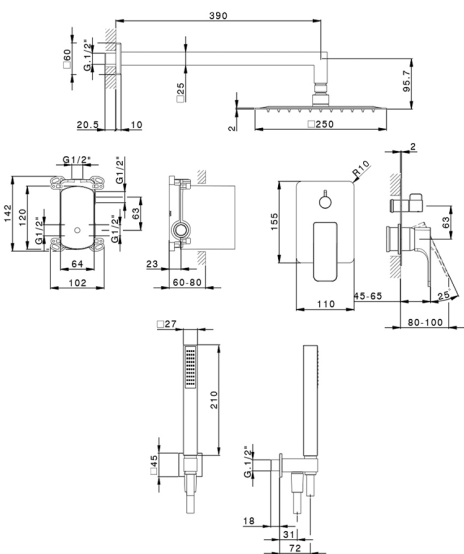

## Single Lever concealed shower set CUBIC\_CU0KM030

MODEL **CU0KM030**

Single Lever concealed shower set, 2-Way rotating diverter, wall mounted handshower bracket with wall elbow, 400 mm shower arm, 250x250 mm INOX square showerhead 2 mm thick, 27x27 mm one spray minimalist square handshower, 1/2" wall elbow, 150 cm smooth SILVERFLEX Flexible Hose

### CHARACTERISTICS

Cartridge Spare Parts **ZZ95409000**

**35 mm Cartridge**

### EcoStop

EcoStop feature limits water flow to approximately 50% of maximum output with one point of resistance on setting. Push slightly past the middle stop only when full water output is required. This will save water up to 50%.