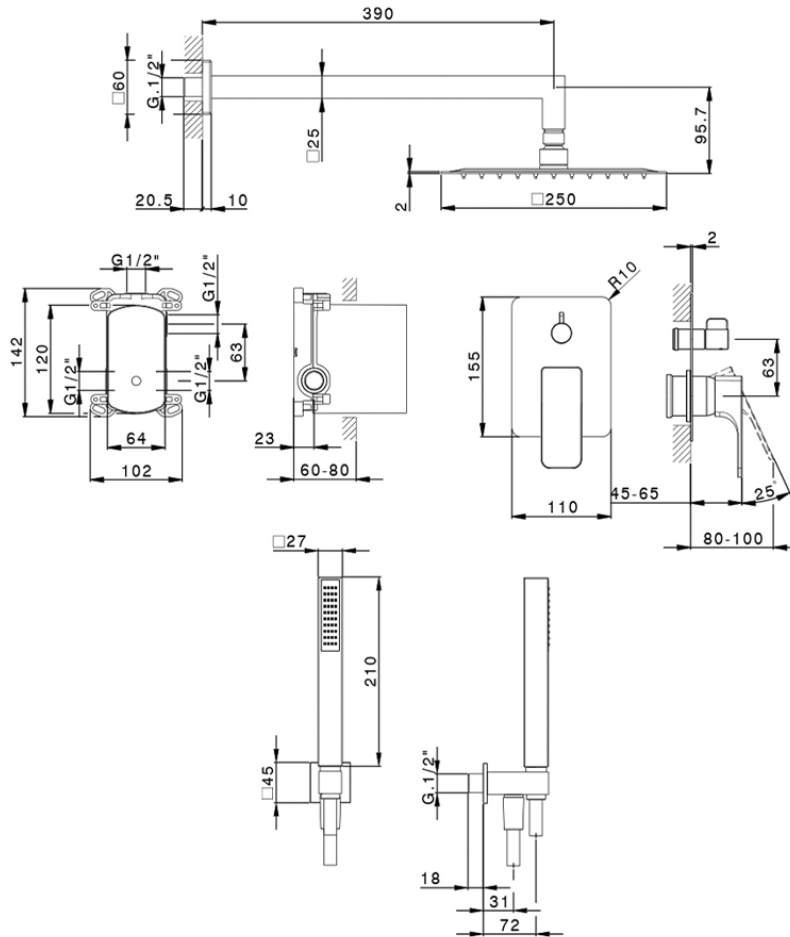

Single Lever concealed shower set CUBIC_CU0KM030

CU0KM030

<https://en.cisal.it/single-lever-concealed-shower-set-cubic-cu0km030>

2026-06-14