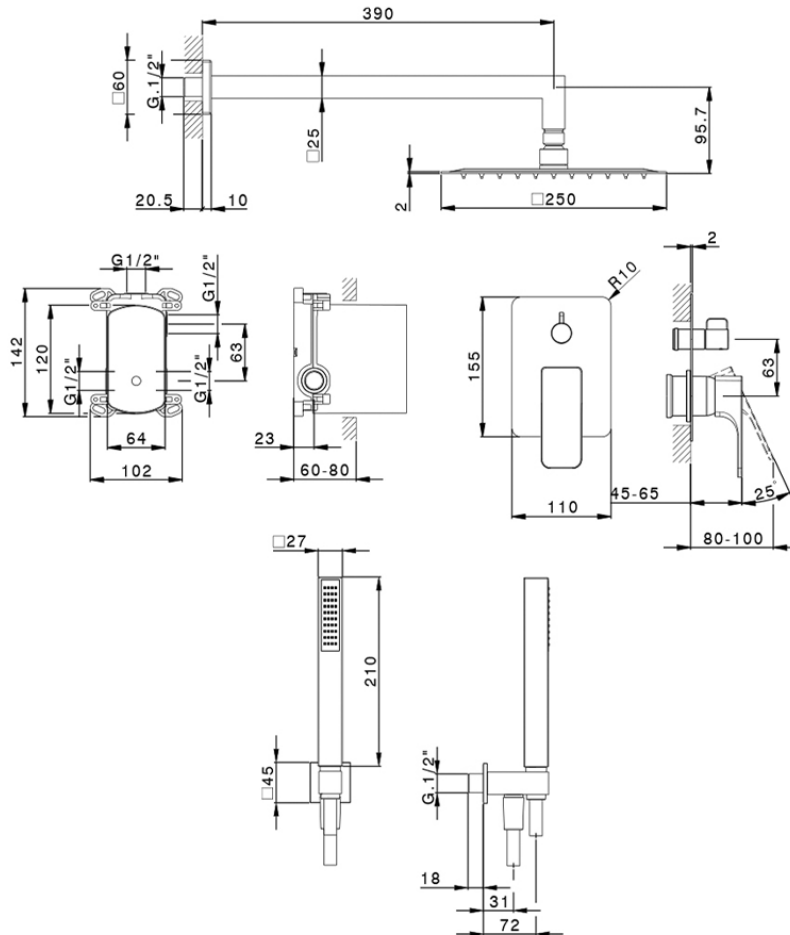

Single Lever concealed shower set CUBIC_CU0KM030

CU0KM030

<https://en.cisal.it/single-lever-concealed-shower-set-cubic-cu0km030>

2026-04-08