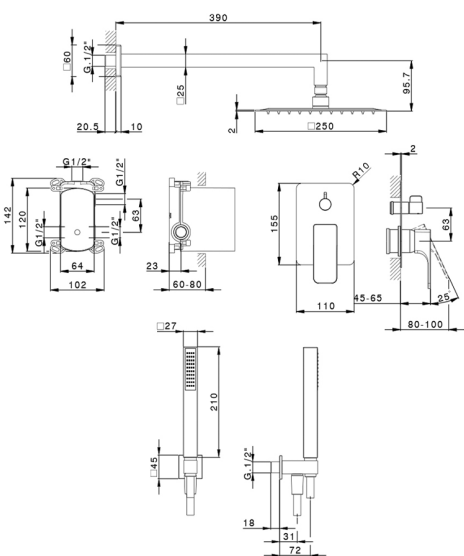

## Single Lever concealed shower set CUBIC\_CU0KM030

MODEL **CU0KM030**

Single Lever concealed shower set, 2-Way rotating diverter, wall mounted handshower bracket with wall elbow, 400 mm shower arm, 250x250 mm INOX square showerhead 2 mm thick, 27x27 mm one spray minimalist square handshower, 1/2" wall elbow, 150 cm smooth SILVERFLEX Flexible Hose

### CHARACTERISTICS

Cartridge Spare Parts **ZZ95409000**

**35 mm Cartridge**

### EcoStop

EcoStop feature limits water flow to approximately 50% of maximum output with one point of resistance on setting. Push slightly past the middle stop only when full water output is required. This will save water up to 50%.