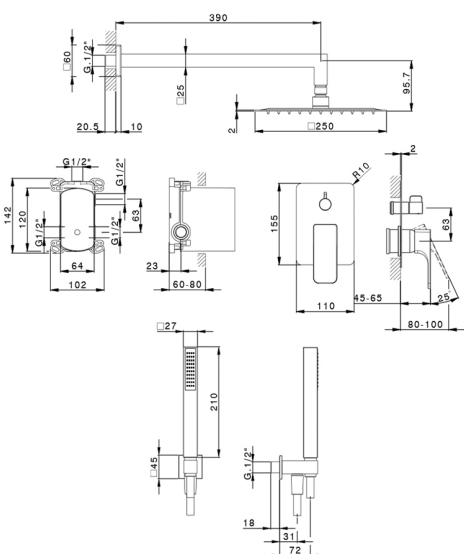

Single Lever concealed shower set CUBIC_CU0KM030

MODEL **CU0KM030**

Single Lever concealed shower set, 2-Way rotating diverter, wall mounted handshower bracket with wall elbow, 400 mm shower arm, 250x250 mm INOX square showerhead 2 mm thick, 27x27 mm one spray minimalist square handshower, 1/2" wall elbow, 150 cm smooth SILVERFLEX Flexible Hose

AVAILABLE FINISHINGS

-  **21** 21 Chrome
-  **2B** 2B Polished Nickel
-  **2F** 2F Brushed Nickel
-  **40** 40 Matt Black

CHARACTERISTICS

Cartridge Spare Parts **ZZ95409000**

35 mm Cartridge

EcoStop

EcoStop feature limits water flow to approximately 50% of maximum output with one point of resistance on setting. Push slightly past the middle stop only when full water output is required. This will save water up to 50%.