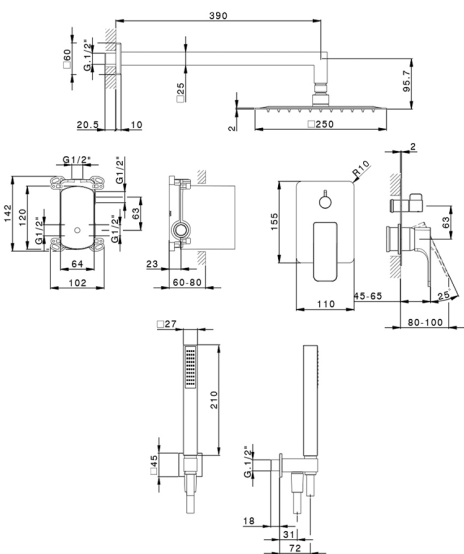

Single Lever concealed shower set CUBIC_CU0KM030

MODEL **CU0KM030**

Single Lever concealed shower set, 2-Way rotating diverter, wall mounted handshower bracket with wall elbow, 400 mm shower arm, 250x250 mm INOX square showerhead 2 mm thick, 27x27 mm one spray minimalist square handshower, 1/2" wall elbow, 150 cm smooth SILVERFLEX Flexible Hose

AVAILABLE FINISHINGS

-  **21** 21 Chrome
-  **2B** 2B Polished Nickel
-  **2F** 2F Brushed Nickel
-  **40** 40 Matt Black

CHARACTERISTICS

Cartridge Spare Parts **ZZ95409000**

35 mm Cartridge

EcoStop

EcoStop feature limits water flow to approximately 50% of maximum output with one point of resistance on setting. Push slightly past the middle stop only when full water output is required. This will save water up to 50%.