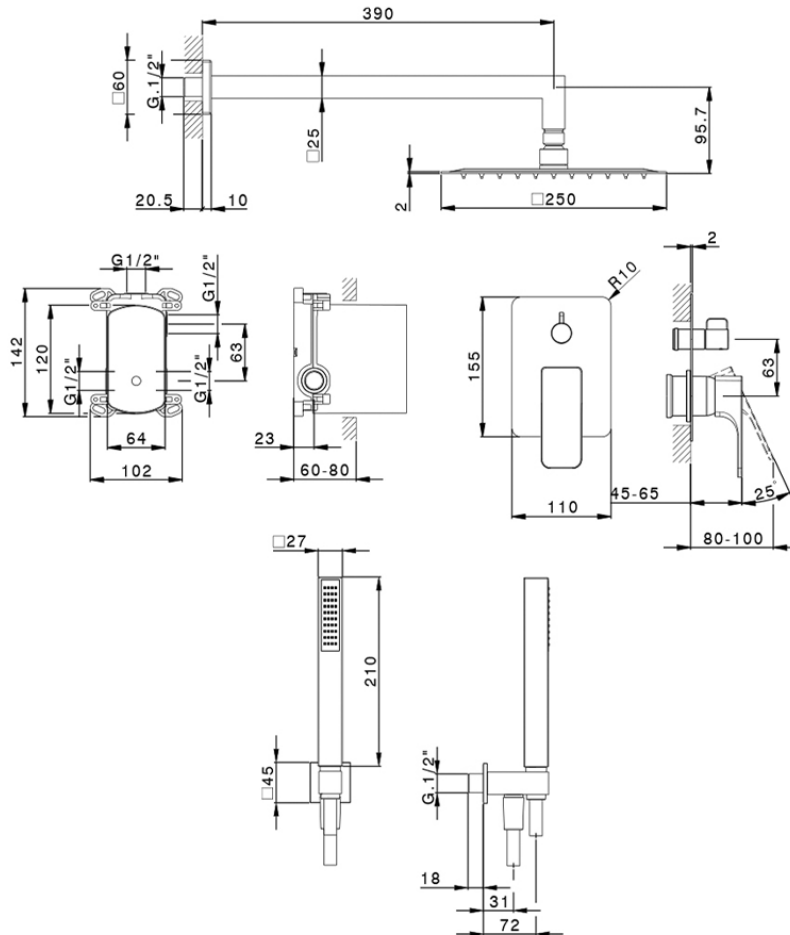

Single Lever concealed shower set CUBIC_CU0KM030

CU0KM030

<https://en.cisal.it/single-lever-concealed-shower-set-cubic-cu0km030>

2026-04-06