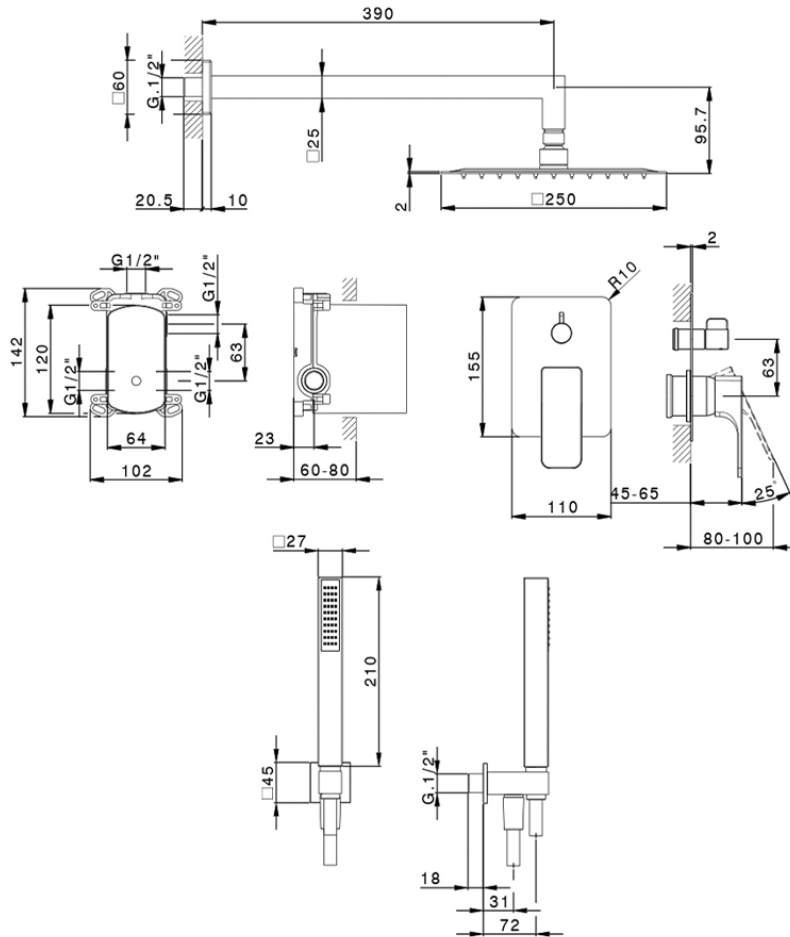

## Single Lever concealed shower set CUBIC\_CU0KM030

CU0KM030

<https://en.cisal.it/single-lever-concealed-shower-set-cubic-cu0km030>

2026-05-17