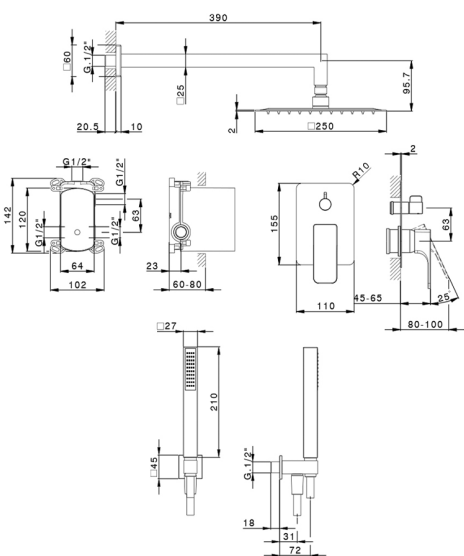

Single Lever concealed shower set CUBIC_CU0KM030

MODEL **CU0KM030**

Single Lever concealed shower set, 2-Way rotating diverter, wall mounted handshower bracket with wall elbow, 400 mm shower arm, 250x250 mm INOX square showerhead 2 mm thick, 27x27 mm one spray minimalist square handshower, 1/2" wall elbow, 150 cm smooth SILVERFLEX Flexible Hose

AVAILABLE FINISHINGS

-  **21** 21 Chrome
-  **2B** 2B Polished Nickel
-  **2F** 2F Brushed Nickel
-  **40** 40 Matt Black

CHARACTERISTICS

Cartridge Spare Parts **ZZ95409000**

35 mm Cartridge

EcoStop

EcoStop feature limits water flow to approximately 50% of maximum output with one point of resistance on setting. Push slightly past the middle stop only when full water output is required. This will save water up to 50%.