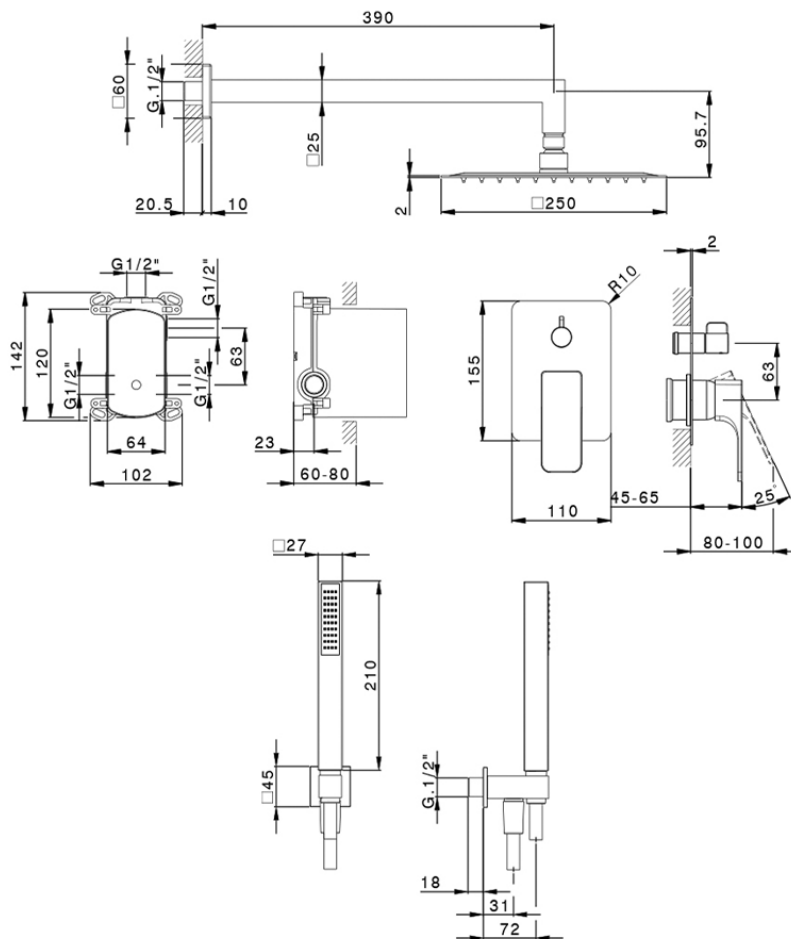

## Single Lever concealed shower set CUBIC\_CU0KM030

CU0KM030

<https://en.cisal.it/single-lever-concealed-shower-set-cubic-cu0km030>

2026-04-26