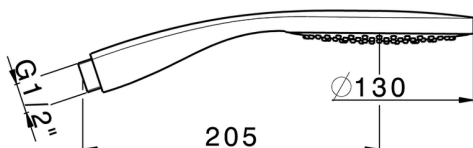

Handshower SHOWER_DS014330

MODEL **DS014330**

Handshower, ABS one spray D.130 mm

AVAILABLE FINISHINGS

CHARACTERISTICS

2026-06-04