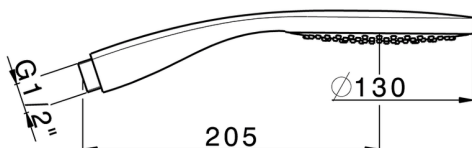

Handshower SHOWER_DS014330

MODEL **DS014330**

Handshower, ABS one spray D.130 mm

AVAILABLE FINISHINGS

CHARACTERISTICS

2026-06-09