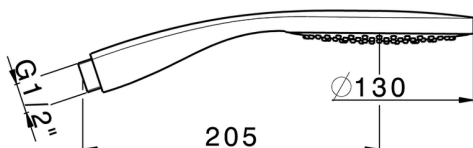

Handshower SHOWER_DS014330

MODEL **DS014330**

Handshower, ABS one spray D.130 mm

AVAILABLE FINISHINGS

CHARACTERISTICS

2026-04-24