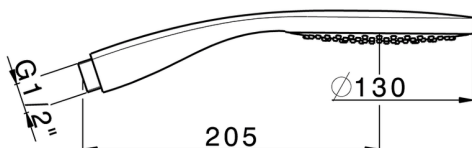

Handshower SHOWER_DS014330

MODEL **DS014330**

Handshower, ABS one spray D.130 mm

AVAILABLE FINISHINGS

CHARACTERISTICS

2026-06-04