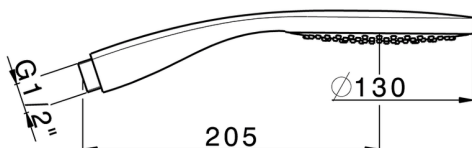

Handshower SHOWER_DS014330

MODEL **DS014330**

Handshower, ABS one spray D.130 mm

AVAILABLE FINISHINGS

CHARACTERISTICS

2026-04-04