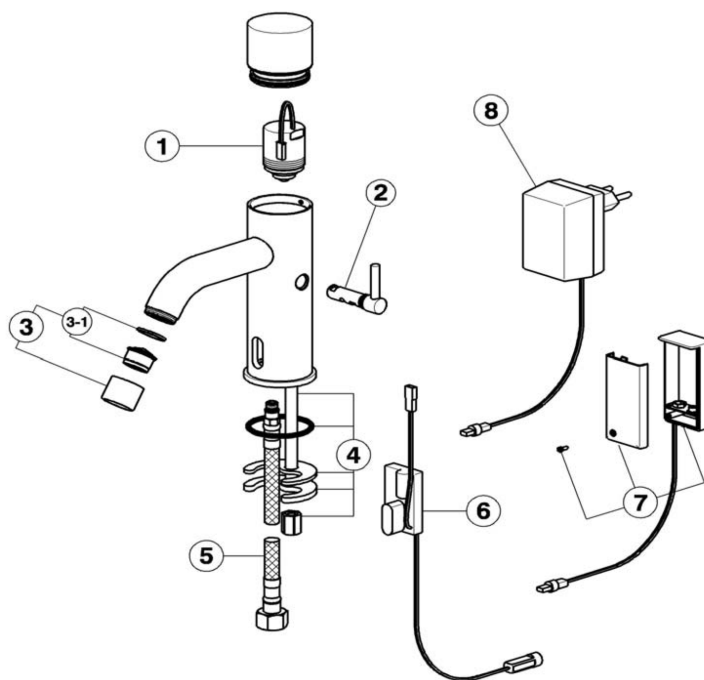

Washbasin electronic mixer TRONIC_TN000541

cisal

TN 00054 0 (TN 00054 1 - TN 00154 0 - TN 00154 1)

NR	DESCRIZIONE DESCRIPTION DESCRIPTION BESCHREIBUNG DESCRIPCIÓN	N.CODICE NR.CODE CODE NO. WERSKNR. N.CÓDIGO	NR	DESCRIZIONE DESCRIPTION DESCRIPTION BESCHREIBUNG DESCRIPCIÓN	N.CODICE NR.CODE CODE NO. WERSKNR. N.CÓDIGO	NR	DESCRIZIONE DESCRIPTION DESCRIPTION BESCHREIBUNG DESCRIPCIÓN	N.CODICE NR.CODE CODE NO. WERSKNR. N.CÓDIGO
1	Elettrovalvola per lavabo Electronvanne pour lavabo Electronic valve for basin Electroválvula para lavabo Elektroventil für Waschtischbatterie	ZZ950360	6	Parte elettronica per lavabo Electronique pour lavabo Electronic mixer set Parte electrónica para lavabo Elektronik für Waschtischarmatur	ZZ950400			
2	Miscelatore di temperatura per lavabo Mitigeur de temperature pour lavabo Temperature's mixer for basin Mezclador de temperatura para lavabo Mischungsvorrichtung für Waschtischbatterie	ZZ950370	7	Scatola per batteria Boite pour pile Box for battery Caja para batería Gehäuse für Batterie	ZZ950410			
3	Aeratore M22x1 IB Mousseur M22x1 IB Mousseur M22x1 IB Aireador M22x1 IB Perlator M22x1 IB	ZZ950430	8	Trasformatore per lavabo elettronico Transformateur pour robinet électronique Transformer for Electronic mixer Transformador para lavabo electrónico Steckernetzteil f/elektronische Waschtischarm.	ZZ950420			
3-1	Cartuccia per aeratore M.24x1 Cartouche pour mousseur M.24x1 Mousseur cartridge M.24x1 Cartucho para aireador M.24x1 Kartusche fuer Perlator M.24x1	ZZ926950						
4	Set installazione lavabo elettronico Set d'installation pour robinet électronique Installation set Juego de instalación lavabo electrónico Befestigungset f/elektronische Waschtischarm	ZZ950380						
5	Flessibile M8x1 SX - G3/8" L450 Flex M8x1 SX - G3/8" L450 Flex hose M8x1 SX - G3/8" L450 Flexo M8x1 SX - G3/8" L450 Schlauch M8x1 SX - G3/8" L450	ZZ950390						

TN000541

<https://en.cisal.it/washbasin-electronic-mixer-tronic-tn000541>

2026-04-08