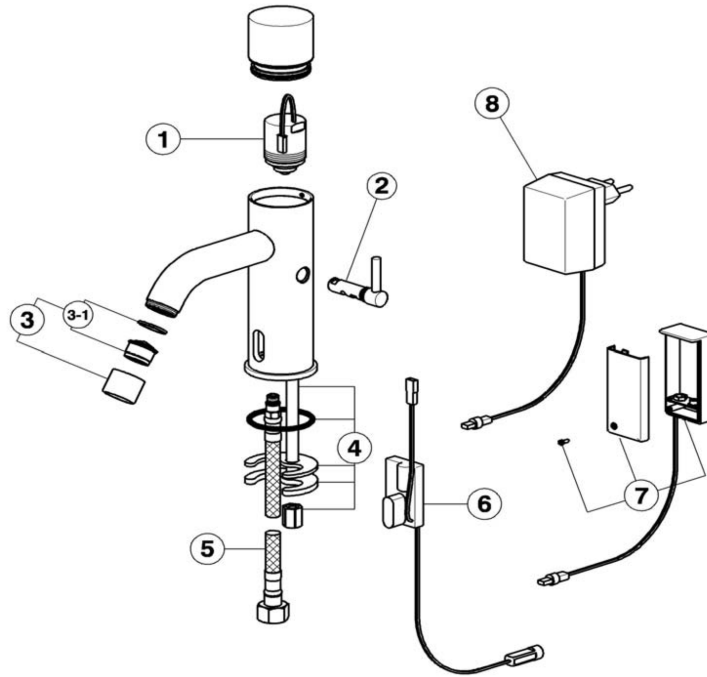

Washbasin electronic mixer TRONIC_TN000541

cisal

TN 00054 0 (TN 00054 1 - TN 00154 0 - TN 00154 1)

NR	DESCRIZIONE DESCRIPTION DESCRIPTION BESCHREIBUNG DESCRIPCIÓN	N.CODICE NR.CODE CODE NO. WERSKNR. N.CÓDIGO	NR	DESCRIZIONE DESCRIPTION DESCRIPTION BESCHREIBUNG DESCRIPCIÓN	N.CODICE NR.CODE CODE NO. WERSKNR. N.CÓDIGO	NR	DESCRIZIONE DESCRIPTION DESCRIPTION BESCHREIBUNG DESCRIPCIÓN	N.CODICE NR.CODE CODE NO. WERSKNR. N.CÓDIGO
1	Elettrovalvola per lavabo Electronvanne pour lavabo Electronic valve for basin Electroválvula para lavabo Elektroventil für Waschtischbatterie	ZZ950360	6	Parte elettronica per lavabo Electronique pour lavabo Electronic mixer set Parte electrónica para lavabo Elektronik für Waschtischarmatur	ZZ950400			
2	Miscelatore di temperatura per lavabo Mitigeur de temperature pour lavabo Temperature's mixer for basin Mezclador de temperatura para lavabo Mischungsvorrichtung für Waschtischbatterie	ZZ950370	7	Scatola per batteria Boite pour pile Box for battery Caja para batería Gehäuse für Batterie	ZZ950410			
3	Aeratore M22x1 IB Mousseur M22x1 IB Mousseur M22x1 IB Aireador M22x1 IB Perlator M22x1 IB	ZZ950430	8	Trasformatore per lavabo elettronico Transformateur pour robinet électronique Transformer for Electronic mixer Transformador para lavabo electrónico Steckernetzteil f/elektronische Waschtischarm.	ZZ950420			
3-1	Cartuccia per aeratore M.24x1 Cartouche pour mousseur M.24x1 Mousseur cartridge M.24x1 Cartucho para aireador M.24x1 Kartusche fuer Perlator M.24x1	ZZ926950						
4	Set installazione lavabo elettronico Set d'installation pour robinet électronique Installation set Juego de instalación lavabo electrónico Befestigungssset f/elektronische Waschtischarm	ZZ950380						
5	Flessibile M8x1 SX - G3/8" L450 Flex M8x1 SX - G3/8" L450 Flex hose M8x1 SX - G3/8" L450 Flexo M8x1 SX - G3/8" L450 Schlauch M8x1 SX - G3/8" L450	ZZ950390						

TN000541

<https://en.cisal.it/washbasin-electronic-mixer-tronic-tn000541>

2026-06-13