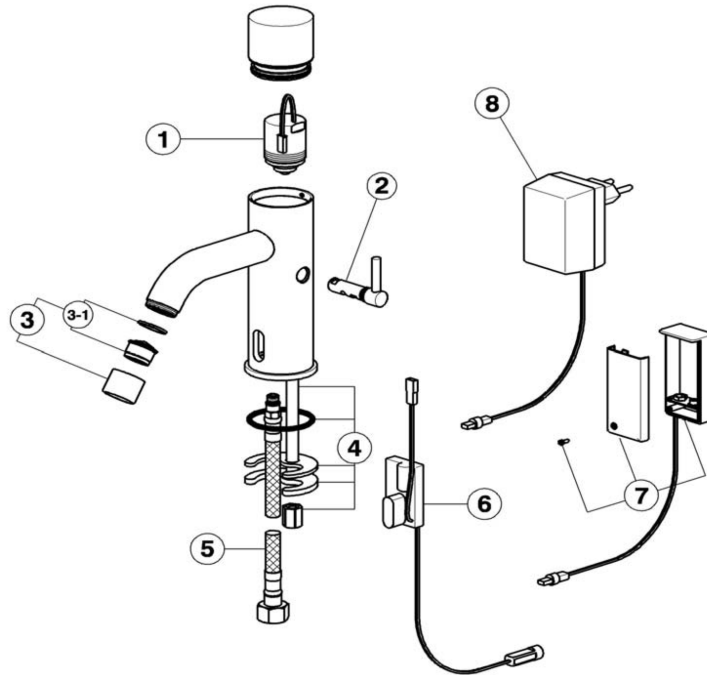

Washbasin electronic mixer TRONIC_TN000541

cisal

TN 00054 0 (TN 00054 1 - TN 00154 0 - TN 00154 1)

NR	DESCRIZIONE DESCRIPTION DESCRIPTION BESCHREIBUNG DESCRIPCIÓN	N.CODICE NR.CODE CODE NO. WERSKNR. N.CÓDIGO	NR	DESCRIZIONE DESCRIPTION DESCRIPTION BESCHREIBUNG DESCRIPCIÓN	N.CODICE NR.CODE CODE NO. WERSKNR. N.CÓDIGO	NR	DESCRIZIONE DESCRIPTION DESCRIPTION BESCHREIBUNG DESCRIPCIÓN	N.CODICE NR.CODE CODE NO. WERSKNR. N.CÓDIGO
1	Elettrovalvola per lavabo Electronvanne pour lavabo Electronic valve for basin Electroválvula para lavabo Elektroventil für Waschtischbatterie	ZZ950360	6	Parte elettronica per lavabo Electronique pour lavabo Electronic mixer set Parte electrónica para lavabo Elektronik für Waschtischarmatur	ZZ950400			
2	Miscelatore di temperatura per lavabo Mitigeur de temperature pour lavabo Temperature's mixer for basin Mezclador de temperatura para lavabo Mischungsvorrichtung für Waschtischbatterie	ZZ950370	7	Scatola per batteria Boite pour pile Box for battery Caja para batería Gehäuse für Batterie	ZZ950410			
3	Aeratore M22x1 IB Mousseur M22x1 IB Mousseur M22x1 IB Aireador M22x1 IB Perlator M22x1 IB	ZZ950430	8	Trasformatore per lavabo elettronico Transformateur pour robinet électronique Transformer for Electronic mixer Transformador para lavabo electrónico Steckernetzteil f/elektronische Waschtischarm.	ZZ950420			
3-1	Cartuccia per aeratore M.24x1 Cartouche pour mousseur M.24x1 Mousseur cartridge M.24x1 Cartucho para aireador M.24x1 Kartusche fuer Perlator M.24x1	ZZ926950						
4	Set installazione lavabo elettronico Set d'installation pour robinet électronique Installation set Juego de instalación lavabo electrónico Befestigungssset f/elektronische Waschtischarm	ZZ950380						
5	Flessibile M8x1 SX - G3/8" L450 Flex M8x1 SX - G3/8" L450 Flex hose M8x1 SX - G3/8" L450 Flexo M8x1 SX - G3/8" L450 Schlauch M8x1 SX - G3/8" L450	ZZ950390						

TN000541

<https://en.cisal.it/washbasin-electronic-mixer-tronic-tn000541>

2026-04-28