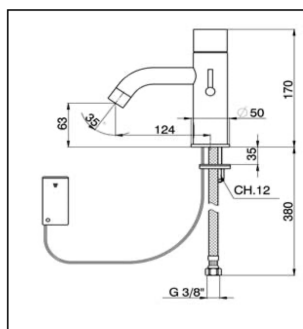

Washbasin electronic mixer TRONIC_TN000541

cisal

TN 00054 0 (TN 00054 1 - TN 00154 0 - TN 00154 1)

NR	DESCRIZIONE DESCRIPTION DESCRIPTION BESCHREIBUNG DESCRIPCIÓN	N.CODICE NR.CODE CODE NO. WERSKNR. N.CÓDIGO	NR	DESCRIZIONE DESCRIPTION DESCRIPTION BESCHREIBUNG DESCRIPCIÓN	N.CODICE NR.CODE CODE NO. WERSKNR. N.CÓDIGO	NR	DESCRIZIONE DESCRIPTION DESCRIPTION BESCHREIBUNG DESCRIPCIÓN	N.CODICE NR.CODE CODE NO. WERSKNR. N.CÓDIGO
1	Elettrovalvola per lavabo Electronvanne pour lavabo Electronic valve for basin Electroválvula para lavabo Elektroventil für Waschtischbatterie	ZZ950360	6	Parte elettronica per lavabo Electronique pour lavabo Electronic mixer set Parte electrónica para lavabo Elektronik für Waschtischarmatur	ZZ950400			
2	Miscelatore di temperatura per lavabo Mitigeur de temperature pour lavabo Temperature's mixer for basin Mezclador de temperatura para lavabo Mischungsvorrichtung für Waschtischbatterie	ZZ950370	7	Scatola per batteria Boite pour pile Box for battery Caja para batería Gehäuse für Batterie	ZZ950410			
3	Aeratore M22x1 IB Mousseur M22x1 IB Mousseur M22x1 IB Aireador M22x1 IB Perlator M22x1 IB	ZZ950430	8	Trasformatore per lavabo elettronico Transformateur pour robinet électronique Transformer for Electronic mixer Transformador para lavabo electrónico Steckernetzteil f/elektronische Waschtischarm.	ZZ950420			
3-1	Cartuccia per aeratore M.24x1 Cartouche pour mousseur M.24x1 Mousseur cartridge M.24x1 Cartucho para aireador M.24x1 Kartusche fuer Perlator M.24x1	ZZ926950						
4	Set installazione lavabo elettronico Set d'installation pour robinet électronique Installation set Juego de instalación lavabo electrónico Befestigungset f/elektronische Waschtischarm	ZZ950380						
5	Flessibile M8x1 SX - G3/8" L450 Flex M8x1 SX - G3/8" L450 Flex hose M8x1 SX - G3/8" L450 Flexo M8x1 SX - G3/8" L450 Schlauch M8x1 SX - G3/8" L450	ZZ950390						

TN000541

<https://en.cisal.it/washbasin-electronic-mixer-tronic-tn000541>

2026-04-08