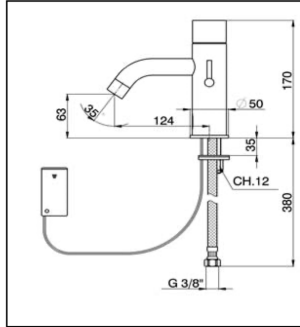

Washbasin electronic mixer TRONIC_TN000541

cisal

TN 00054 0 (TN 00054 1 - TN 00154 0 - TN 00154 1)

NR	DESCRIZIONE DESCRIPTION DESCRIPTION BESCHREIBUNG DESCRIPCIÓN	N.CODICE NR.CODE CODE NO. WERSKNR. N.CÓDIGO	NR	DESCRIZIONE DESCRIPTION DESCRIPTION BESCHREIBUNG DESCRIPCIÓN	N.CODICE NR.CODE CODE NO. WERSKNR. N.CÓDIGO	NR	DESCRIZIONE DESCRIPTION DESCRIPTION BESCHREIBUNG DESCRIPCIÓN	N.CODICE NR.CODE CODE NO. WERSKNR. N.CÓDIGO
1	Elettrovalvola per lavabo Electronvanne pour lavabo Electronic valve for basin Electroválvula para lavabo Elektroventil für Waschtischbatterie	ZZ950360	6	Parte elettronica per lavabo Electronique pour lavabo Electronic mixer set Parte electrónica para lavabo Elektronik für Waschtischarmatur	ZZ950400			
2	Miscelatore di temperatura per lavabo Mitigeur de temperature pour lavabo Temperature's mixer for basin Mezclador de temperatura para lavabo Mischungsvorrichtung für Waschtischbatterie	ZZ950370	7	Scatola per batteria Boite pour pile Box for battery Caja para batería Gehäuse für Batterie	ZZ950410			
3	Aeratore M22x1 IB Mousseur M22x1 IB Mousseur M22x1 IB Aireador M22x1 IB Perlator M22x1 IB	ZZ950430	8	Trasformatore per lavabo elettronico Transformateur pour robinet électronique Transformer for Electronic mixer Transformador para lavabo electrónico Steckernetzteil f/elektronische Waschtischarm.	ZZ950420			
3-1	Cartuccia per aeratore M.24x1 Cartouche pour mousseur M.24x1 Mousseur cartridge M.24x1 Cartucho para aireador M.24x1 Kartusche fuer Perlator M.24x1	ZZ926950						
4	Set installazione lavabo elettronico Set d'installation pour robinet électronique Installation set Juego de instalación lavabo electrónico Befestigungssset f/elektronische Waschtischarm	ZZ950380						
5	Flessibile M8x1 SX - G3/8" L450 Flex M8x1 SX - G3/8" L450 Flex hose M8x1 SX - G3/8" L450 Flexo M8x1 SX - G3/8" L450 Schlauch M8x1 SX - G3/8" L450	ZZ950390						

TN000541

<https://en.cisal.it/washbasin-electronic-mixer-tronic-tn000541>

2026-06-13