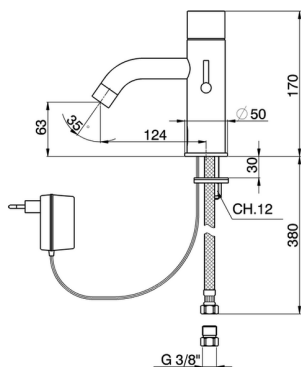

## Washbasin electronic mixer TRONIC\_TN000541

MODEL **TN000541**

Washbasin electronic mixer, without automatic pop-up waste, G.3/8" stainless steel flexible hoses, net supply

AVAILABLE FINISHINGS

**21** 21 Chrome

## Washbasin electronic mixer TRONIC\_TN000541