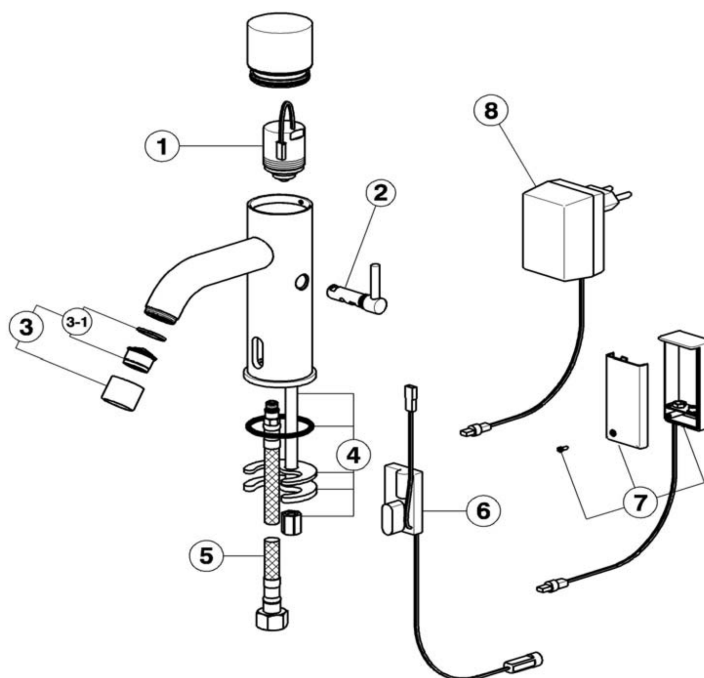

Washbasin electronic mixer TRONIC_TN000541

cisal

TN 00054 0 (TN 00054 1 - TN 00154 0 - TN 00154 1)

NR	DESCRIZIONE DESCRIPTION DESCRIPTION BESCHREIBUNG DESCRIPCIÓN	N.CODICE NR.CODE CODE NO. WERSKNR. N.CÓDIGO	NR	DESCRIZIONE DESCRIPTION DESCRIPTION BESCHREIBUNG DESCRIPCIÓN	N.CODICE NR.CODE CODE NO. WERSKNR. N.CÓDIGO	NR	DESCRIZIONE DESCRIPTION DESCRIPTION BESCHREIBUNG DESCRIPCIÓN	N.CODICE NR.CODE CODE NO. WERSKNR. N.CÓDIGO
1	Elettrovalvola per lavabo Electronvanne pour lavabo Electronic valve for basin Electroválvula para lavabo Elektroventil für Waschtischbatterie	ZZ950360	6	Parte elettronica per lavabo Electronique pour lavabo Electronic mixer set Parte electrónica para lavabo Elektronik für Waschtischarmatur	ZZ950400			
2	Miscelatore di temperatura per lavabo Mitigeur de temperature pour lavabo Temperature's mixer for basin Mezclador de temperatura para lavabo Mischungsvorrichtung für Waschtischbatterie	ZZ950370	7	Scatola per batteria Boite pour pile Box for battery Caja para batería Gehäuse für Batterie	ZZ950410			
3	Aeratore M22x1 IB Mousseur M22x1 IB Mousseur M22x1 IB Aireador M22x1 IB Perlator M22x1 IB	ZZ950430	8	Trasformatore per lavabo elettronico Transformateur pour robinet électronique Transformer for Electronic mixer Transformador para lavabo electrónico Steckernetzteil f/elektronische Waschtischarm.	ZZ950420			
3-1	Cartuccia per aeratore M.24x1 Cartouche pour mousseur M.24x1 Mousseur cartridge M.24x1 Cartucho para aireador M.24x1 Kartusche fuer Perlator M.24x1	ZZ926950						
4	Set installazione lavabo elettronico Set d'installation pour robinet électronique Installation set Juego de instalación lavabo electrónico Befestigungssset f/elektronische Waschtischarm	ZZ950380						
5	Flessibile M8x1 SX - G3/8" L450 Flex M8x1 SX - G3/8" L450 Flex hose M8x1 SX - G3/8" L450 Flexo M8x1 SX - G3/8" L450 Schlauch M8x1 SX - G3/8" L450	ZZ950390						

TN000541

<https://en.cisal.it/washbasin-electronic-mixer-tronic-tn000541>

2026-05-19