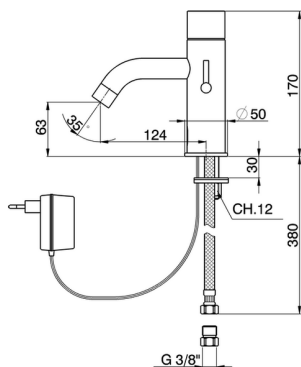

Washbasin electronic mixer TRONIC_TN000541

MODEL **TN000541**

Washbasin electronic mixer, without automatic pop-up waste, G.3/8" stainless steel flexible hoses, net supply

AVAILABLE FINISHINGS

CHARACTERISTICS