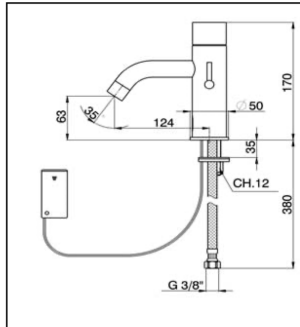

Washbasin electronic mixer TRONIC_TN000541

cisal

TN 00054 0 (TN 00054 1 - TN 00154 0 - TN 00154 1)

NR	DESCRIZIONE DESCRIPTION DESCRIPTION BESCHREIBUNG DESCRIPCIÓN	N.CODICE NR.CODE CODE NO. WERSKNR. N.CÓDIGO	NR	DESCRIZIONE DESCRIPTION DESCRIPTION BESCHREIBUNG DESCRIPCIÓN	N.CODICE NR.CODE CODE NO. WERSKNR. N.CÓDIGO	NR	DESCRIZIONE DESCRIPTION DESCRIPTION BESCHREIBUNG DESCRIPCIÓN	N.CODICE NR.CODE CODE NO. WERSKNR. N.CÓDIGO
1	Elettrovalvola per lavabo Electronvanne pour lavabo Electronic valve for basin Electroválvula para lavabo Elektroventil für Waschtischbatterie	ZZ950360	6	Parte elettronica per lavabo Electronique pour lavabo Electronic mixer set Parte electrónica para lavabo Elektronik für Waschtischarmatur	ZZ950400			
2	Miscelatore di temperatura per lavabo Mitigeur de temperature pour lavabo Temperature's mixer for basin Mezclador de temperatura para lavabo Mischungsvorrichtung für Waschtischbatterie	ZZ950370	7	Scatola per batteria Boite pour pile Box for battery Caja para batería Gehäuse für Batterie	ZZ950410			
3	Aeratore M22x1 IB Mousseur M22x1 IB Mousseur M22x1 IB Aireador M22x1 IB Perlator M22x1 IB	ZZ950430	8	Trasformatore per lavabo elettronico Transformateur pour robinet électronique Transformer for Electronic mixer Transformador para lavabo electrónico Steckernetzteil f/elektronische Waschtischarm.	ZZ950420			
3-1	Cartuccia per aeratore M.24x1 Cartouche pour mousseur M.24x1 Mousseur cartridge M.24x1 Cartucho para aireador M.24x1 Kartusche fuer Perlator M.24x1	ZZ926950						
4	Set installazione lavabo elettronico Set d'installation pour robinet électronique Installation set Juego de instalación lavabo electrónico Befestigungssset f/elektronische Waschtischarm	ZZ950380						
5	Flessibile M8x1 SX - G3/8" L450 Flex M8x1 SX - G3/8" L450 Flex hose M8x1 SX - G3/8" L450 Flexo M8x1 SX - G3/8" L450 Schlauch M8x1 SX - G3/8" L450	ZZ950390						

TN000541

<https://en.cisal.it/washbasin-electronic-mixer-tronic-tn000541>

2026-04-28