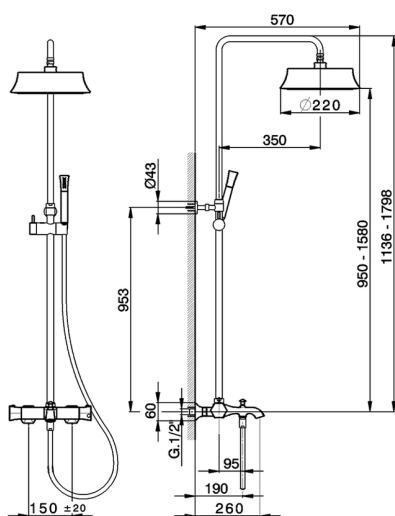

3-functions Thermostatic shower set CHERIE_CEC83010

MODEL **CEC83010**

3-functions Thermostatic shower set, 2 outlet deviasstop, adjustable riser column, sliding handshower holder, Chérie Brass one spray handshower, 220 mm round showerhead, 150 cm smooth SUPREME Flexible Hose

AVAILABLE FINISHINGS

-  **21** 21 Chrome
-  **24** 24 Gold
-  **2B** 2B Polished Nickel

CHARACTERISTICS

Cartridge Spare Parts **22.04A.AR - ZZ97279004**

Argo 2 (long filter) Thermostatic Valve

DeviaStop

The Cisal Devia Stop technology allows to adjust the water flow and to direct it to the selected output point (overhead soaker, hand shower, etc).