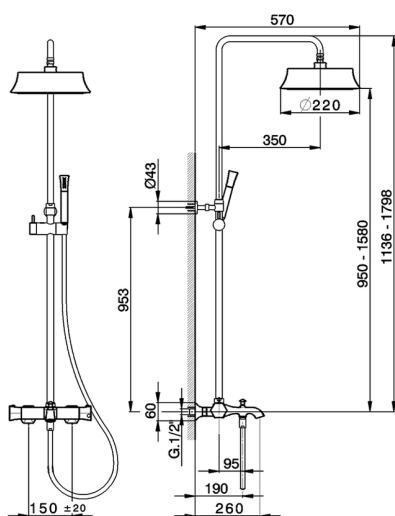

3-functions Thermostatic shower set CHERIE_CEC83010

MODEL **CEC83010**

3-functions Thermostatic shower set, 2 outlet devia stop, adjustable riser column, sliding handshower holder, Chérie Brass one spray handshower, 220 mm round showerhead, 150 cm smooth SUPREME Flexible Hose

AVAILABLE FINISHINGS

-  **21** 21 Chrome
-  **24** 24 Gold
-  **2B** 2B Polished Nickel

CHARACTERISTICS

Cartridge Spare Parts **22.04A.AR - ZZ97279004**
Argo 2 (long filter) Thermostatic Valve

DeviaStop

The Cisal Devia Stop technology allows to adjust the water flow and to direct it to the selected output point (overhead soaker, hand shower, etc).