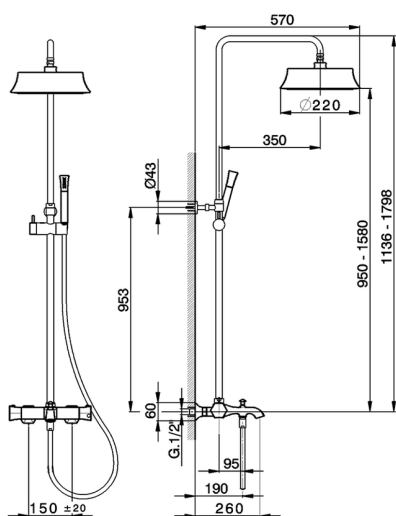

3-functions Thermostatic shower set CHERIE_CEC83010

MODEL **CEC83010**

3-functions Thermostatic shower set, 2 outlet deviasstop, adjustable riser column, sliding handshower holder, Chérie Brass one spray handshower, 220 mm round showerhead, 150 cm smooth SUPREME Flexible Hose

AVAILABLE FINISHINGS

-  **21** 21 Chrome
-  **24** 24 Gold
-  **2B** 2B Polished Nickel

CHARACTERISTICS

Cartridge Spare Parts **22.04A.AR - ZZ97279004**

Argo 2 (long filter) Thermostatic Valve

DeviaStop

The Cisal Devia Stop technology allows to adjust the water flow and to direct it to the selected output point (overhead soaker, hand shower, etc).