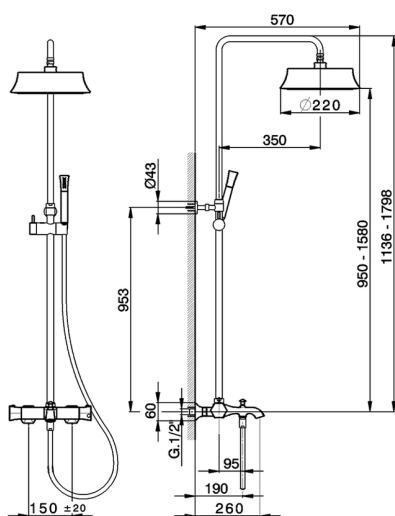

3-functions Thermostatic shower set CHERIE_CEC83010

MODEL **CEC83010**

3-functions Thermostatic shower set, 2 outlet devia stop, adjustable riser column, sliding handshower holder, Chérie Brass one spray handshower, 220 mm round showerhead, 150 cm smooth SUPREME Flexible Hose

AVAILABLE FINISHINGS

-  **21** 21 Chrome
-  **24** 24 Gold
-  **2B** 2B Polished Nickel

CHARACTERISTICS

Cartridge Spare Parts **22.04A.AR - ZZ97279004**

Argo 2 (long filter) Thermostatic Valve

DeviaStop

The Cisal Devia Stop technology allows to adjust the water flow and to direct it to the selected output point (overhead soaker, hand shower, etc).