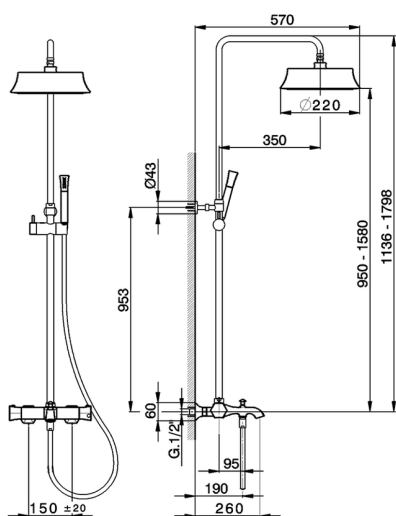

## 3-functions Thermostatic shower set CHERIE\_CEC83010

MODEL **CEC83010**

3-functions Thermostatic shower set, 2 outlet devia stop, adjustable riser column, sliding handshower holder, Chérie Brass one spray handshower, 220 mm round showerhead, 150 cm smooth SUPREME Flexible Hose

### CHARACTERISTICS

Cartridge Spare Parts **22.04A.AR - ZZ97279004**

**Argo 2 (long filter) Thermostatic Valve**