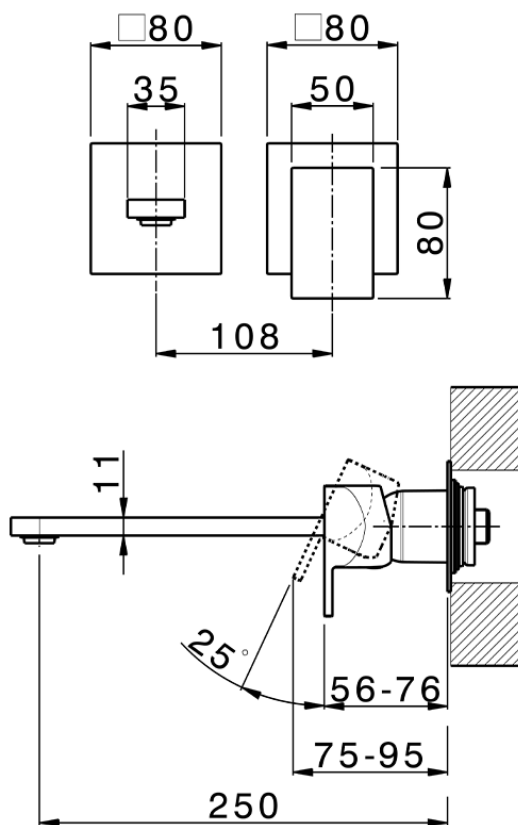

Exposed part for single lever washbasin valve HI-RISE_RI005511

RI005511

<https://en.cisal.it/exposed-part-for-single-lever-washbasin-valve-hi-rise-ri005511>

2026-04-26