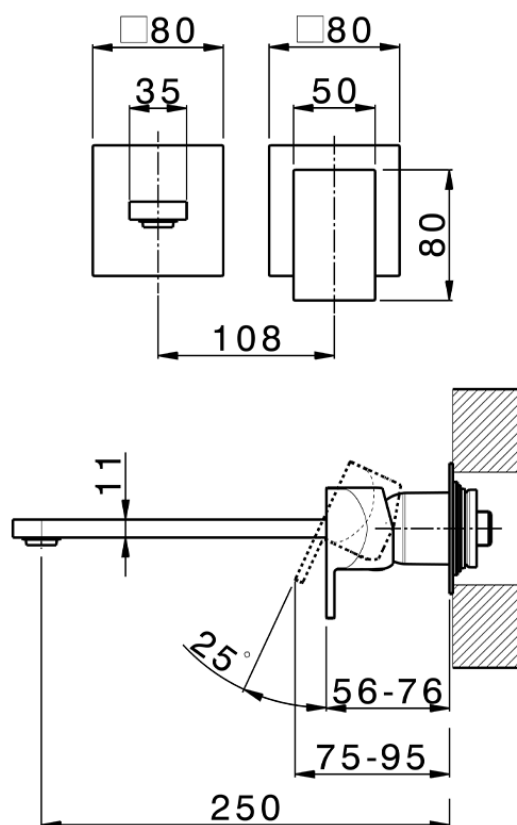

Exposed part for single lever washbasin valve HI-RISE_RI005511

RI005511

<https://en.cisal.it/exposed-part-for-single-lever-washbasin-valve-hi-rise-ri005511>

2026-05-17