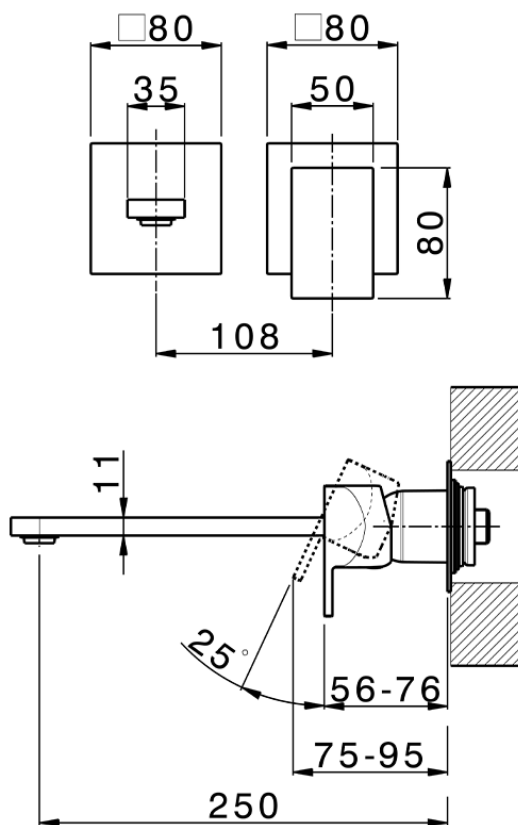

**Exposed part for single lever washbasin valve HI-RISE\_RI005511**

RI005511

<https://en.cisal.it/exposed-part-for-single-lever-washbasin-valve-hi-rise-ri005511>

2026-06-13