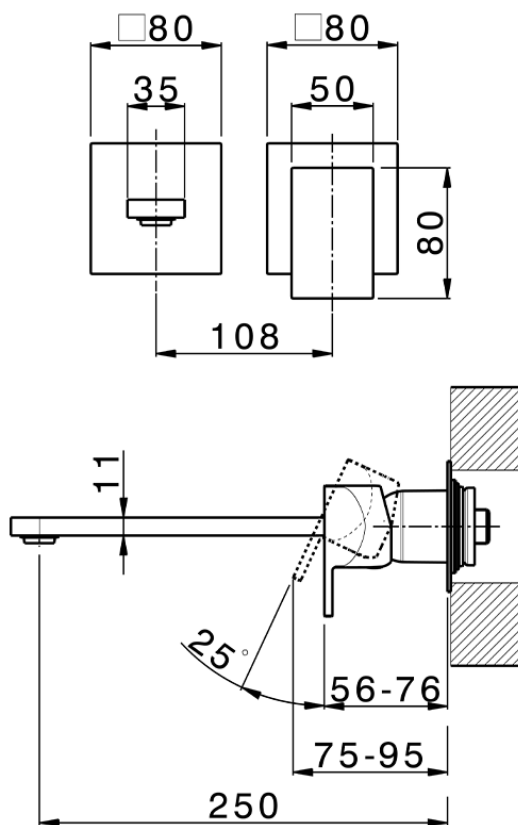

Exposed part for single lever washbasin valve HI-RISE_RI005511

RI005511

<https://en.cisal.it/exposed-part-for-single-lever-washbasin-valve-hi-rise-ri005511>

2026-05-17