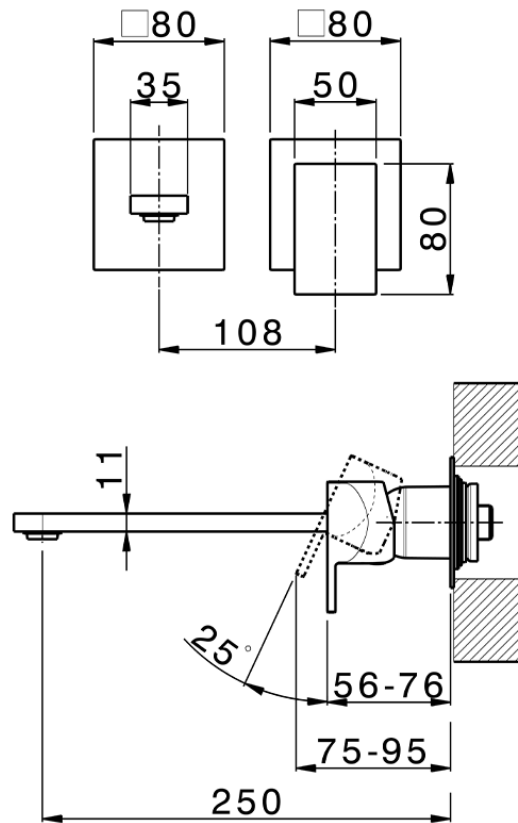

Exposed part for single lever washbasin valve HI-RISE_RI005511

RI005511

<https://en.cisal.it/exposed-part-for-single-lever-washbasin-valve-hi-rise-ri005511>

2026-04-26