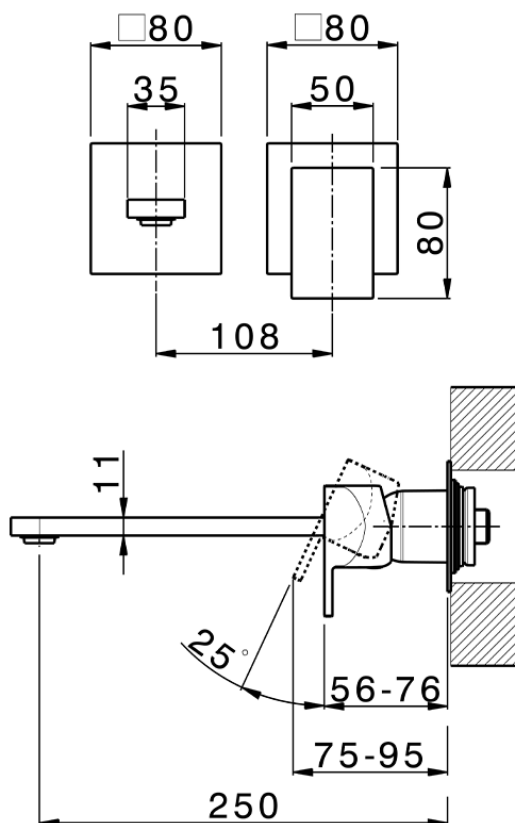

Exposed part for single lever washbasin valve HI-RISE_RI005511

RI005511

<https://en.cisal.it/exposed-part-for-single-lever-washbasin-valve-hi-rise-ri005511>

2026-06-14