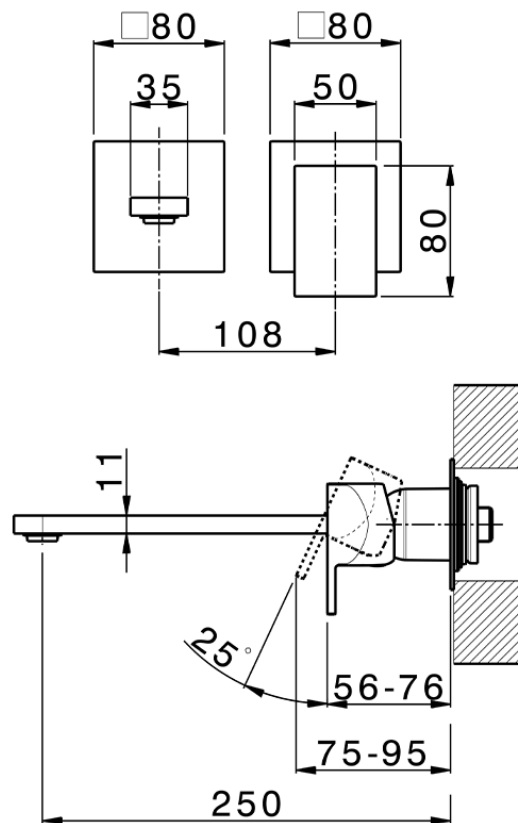

**Exposed part for single lever washbasin valve HI-RISE\_RI005511**

RI005511

<https://en.cisal.it/exposed-part-for-single-lever-washbasin-valve-hi-rise-ri005511>

2026-04-06