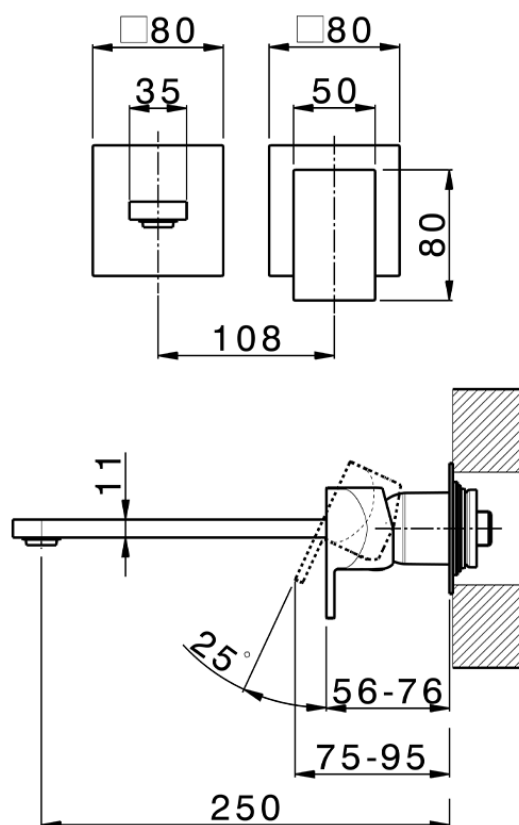

Exposed part for single lever washbasin valve HI-RISE_RI005511

RI005511

<https://en.cisal.it/exposed-part-for-single-lever-washbasin-valve-hi-rise-ri005511>

2026-04-06