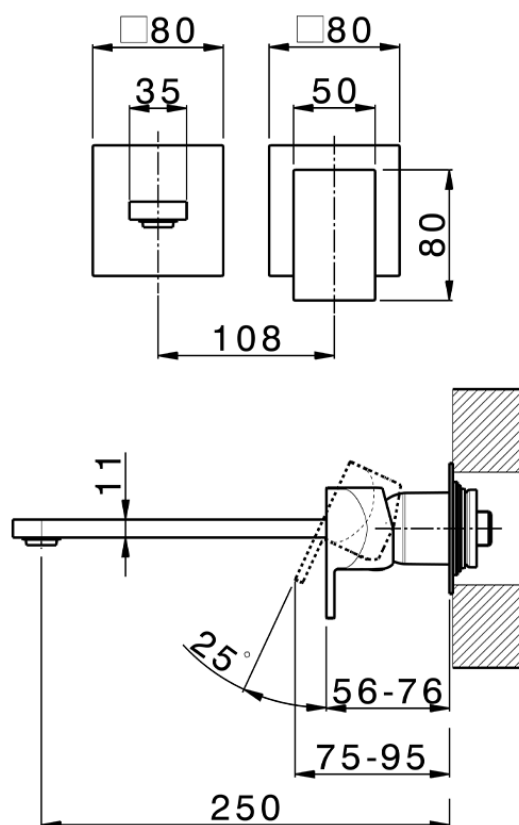

Exposed part for single lever washbasin valve HI-RISE_RI005511

RI005511

<https://en.cisal.it/exposed-part-for-single-lever-washbasin-valve-hi-rise-ri005511>

2026-06-13