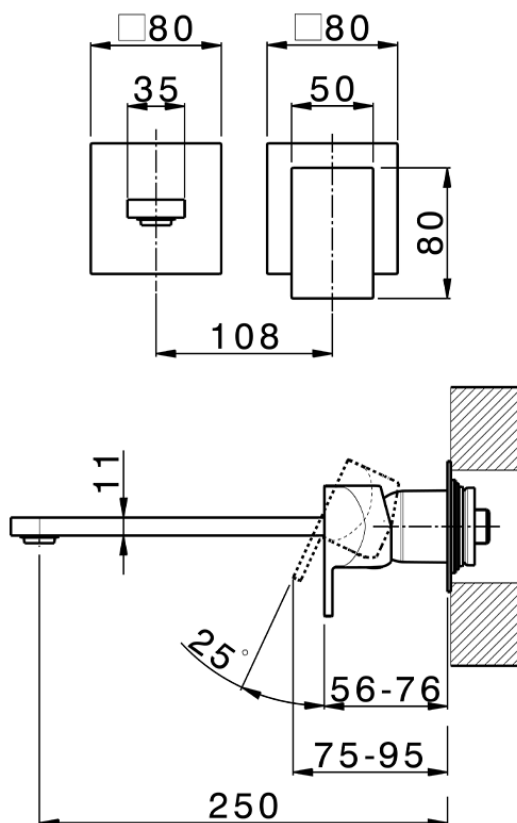

Exposed part for single lever washbasin valve HI-RISE_RI005511

RI005511

<https://en.cisal.it/exposed-part-for-single-lever-washbasin-valve-hi-rise-ri005511>

2026-06-10