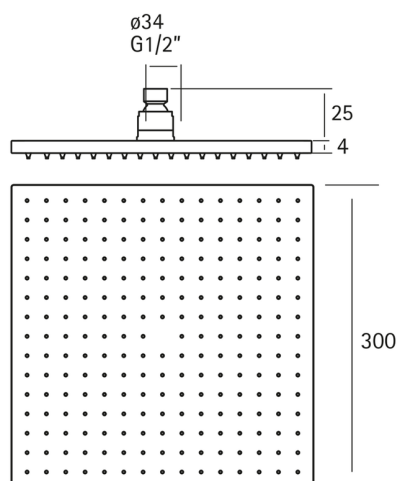

Showerhead XION_DS016450

MODEL **DS016450**

Showerhead, 300x300 mm Square 4 mm thick, stainless steel made, Inox AISI 304

AVAILABLE FINISHINGS

D1 D1 Brushed Inox

CHARACTERISTICS

2026-06-04