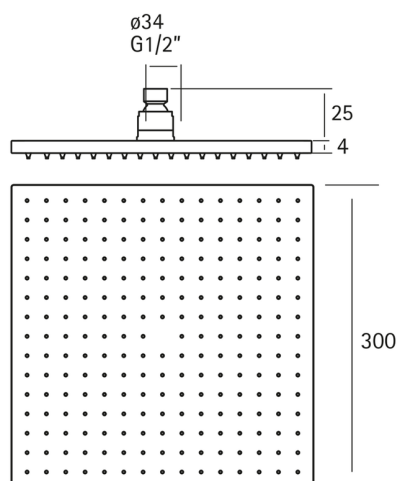

Showerhead XION_DS016450

MODEL **DS016450**

Showerhead, 300x300 mm Square 4 mm thick, stainless steel made, Inox AISI 304

AVAILABLE FINISHINGS

D1 D1 Brushed Inox

CHARACTERISTICS

2026-04-04