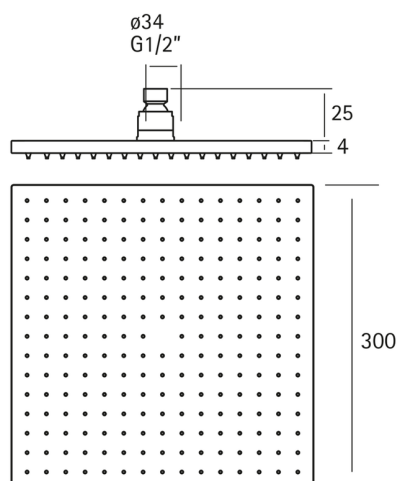

Showerhead XION_DS016450

MODEL **DS016450**

Showerhead, 300x300 mm Square 4 mm thick, stainless steel made, Inox AISI 304

AVAILABLE FINISHINGS

D1 D1 Brushed Inox

CHARACTERISTICS

2026-04-26