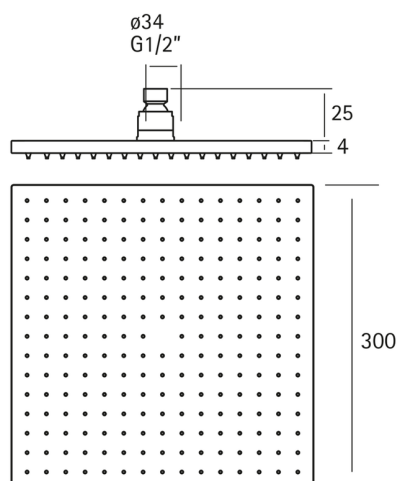

Showerhead XION_DS016450

MODEL **DS016450**

Showerhead, 300x300 mm Square 4 mm thick, stainless steel made, Inox AISI 304

AVAILABLE FINISHINGS

D1 D1 Brushed Inox

CHARACTERISTICS

2026-06-25